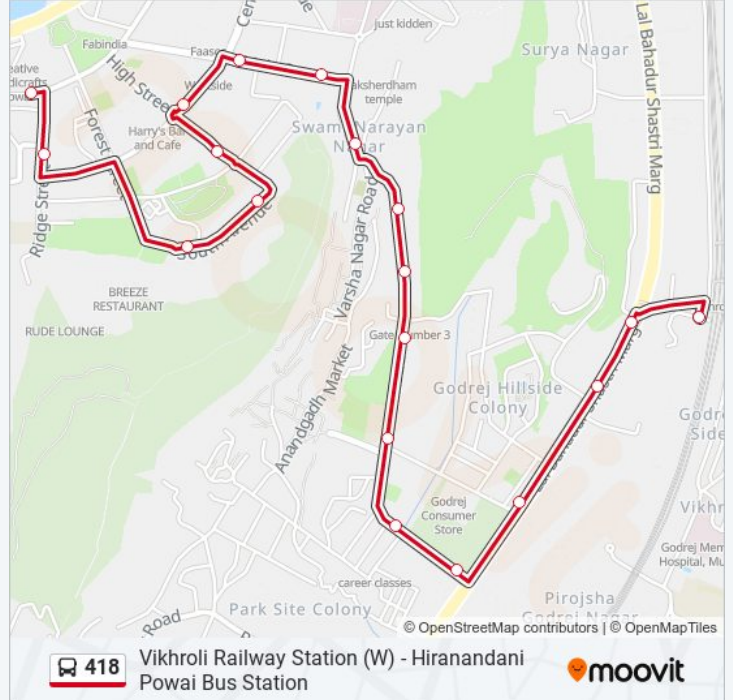

 **418**

Vikhroli Railway Station (W) - Hiranandani Powai Bus Station

Get The App

The 418 bus line (Vikhroli Railway Station (W) - Hiranandani Powai Bus Station) has 2 routes. For regular weekdays, their operation hours are:

418 bus Info

Direction: Hiranandani Powai Bus Station

Stops: 19

Trip Duration: 17 min

Line Summary:

Direction: Vikhroli Railway Station (W)

19 stops

[VIEW LINE SCHEDULE](#)

418 bus Time Schedule

Vikhroli Railway Station (W) Route Timetable:

Sunday	07:30 - 19:15
Monday	07:30 - 19:15
Tuesday	07:30 - 19:15
Wednesday	07:30 - 19:15
Thursday	07:30 - 19:15
Friday	07:30 - 19:15
Saturday	07:30 - 19:15

418 bus Info

Direction: Vikhroli Railway Station (W)

Stops: 19

Trip Duration: 17 min

Line Summary:

Vikhroli Railway Station (W)

418 bus time schedules and route maps are available in an offline PDF at moovitapp.com. Use the [Moovit App](#) to see live bus times, train schedule or subway schedule, and step-by-step directions for all public transit in Mumbai.