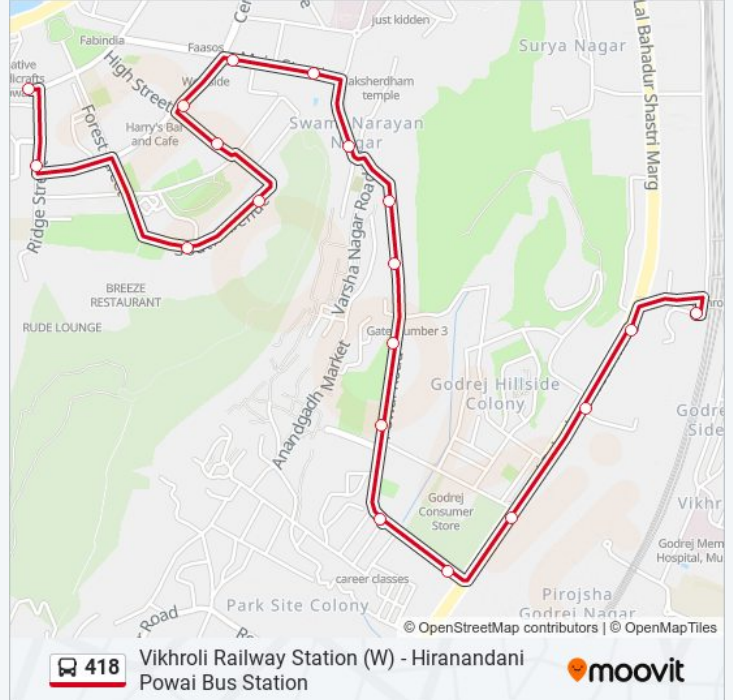

 **418**

Vikhroli Railway Station (W) - Hiranandani Powai Bus Station

Get The App

The 418 bus line (Vikhroli Railway Station (W) - Hiranandani Powai Bus Station) has 2 routes. For regular weekdays, their operation hours are:

Direction: Hiranandani Powai Bus Station

19 stops

[VIEW LINE SCHEDULE](#)

Vikhroli Railway Station (W)
Vikhroli Station Road (W)
Asha Usha Company
Godrej Company (Vikhroli W)
Vikhroli Depot
Guru Nanak School
Varsha Nagar
Municipal Garden
Kaialsh Industrial Estate
Nagbaba Mandir (Kailas Complex)
Tata Power House
M.T.N.L.
Bayer House
Crisil House
Kingston S.E.Z 2 (Powai)
Kingston S.E.Z 1 (Powai)
Kingston S.E.Z (Powai)
Shetty School (Powai)
Hiranandani Powai Bus Station

418 bus Time Schedule

Hiranandani Powai Bus Station Route Timetable:

Sunday	07:30 - 18:40
Monday	07:30 - 18:40
Tuesday	07:30 - 18:40
Wednesday	07:30 - 18:40
Thursday	07:30 - 18:40
Friday	07:30 - 18:40
Saturday	07:30 - 18:40

418 bus Info

Direction: Hiranandani Powai Bus Station

Stops: 19

Trip Duration: 17 min

Line Summary:

Direction: Vikhroli Railway Station (W)

19 stops

[VIEW LINE SCHEDULE](#)