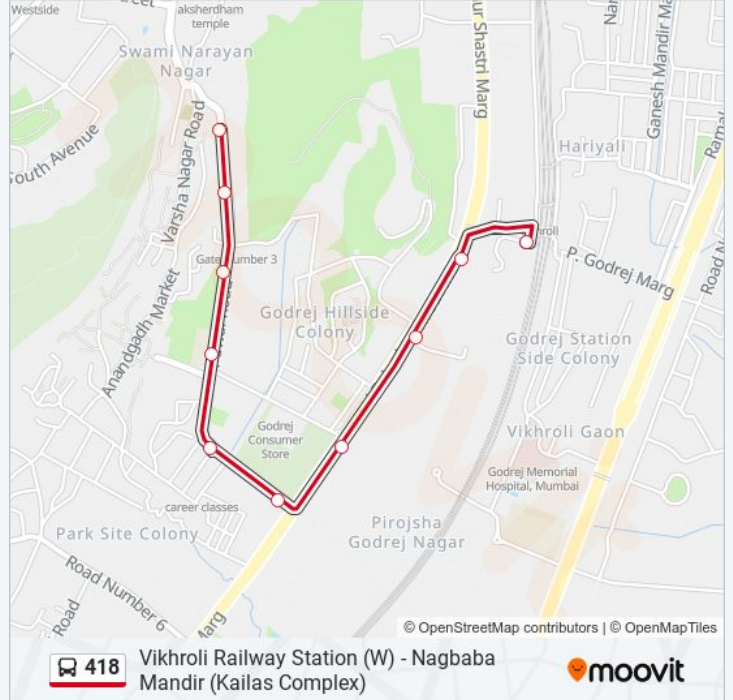

 **418**

Vikhroli Railway Station (W) - Nagbaba Mandir (Kailas Complex)

Get The App

The 418 bus line (Vikhroli Railway Station (W) - Nagbaba Mandir (Kailas Complex)) has 2 routes. For regular weekdays, their operation hours are:

(1) Nagbaba Mandir (Kailas Complex): 18:09 - 19:55(2) Vikhroli Railway Station (W): 18:32 - 19:41

Use the Moovit App to find the closest 418 bus station near you and find out when is the next 418 bus arriving.

Direction: Nagbaba Mandir (Kailas Complex)

10 stops

[VIEW LINE SCHEDULE](#)

- Vikhroli Railway Station (W)
- Vikhroli Station Road (W)
- Asha Usha Company
- Godrej Company (Vikhroli W)
- Vikhroli Depot
- Guru Nanak School
- Varsha Nagar
- Municipal Garden
- Kaialsh Industrial Estate
- Nagbaba Mandir (Kailas Complex)

418 bus Info

Direction: Nagbaba Mandir (Kailas Complex)

Stops: 10

Trip Duration: 9 min

Line Summary:

Direction: Vikhroli Railway Station (W)

10 stops

[VIEW LINE SCHEDULE](#)