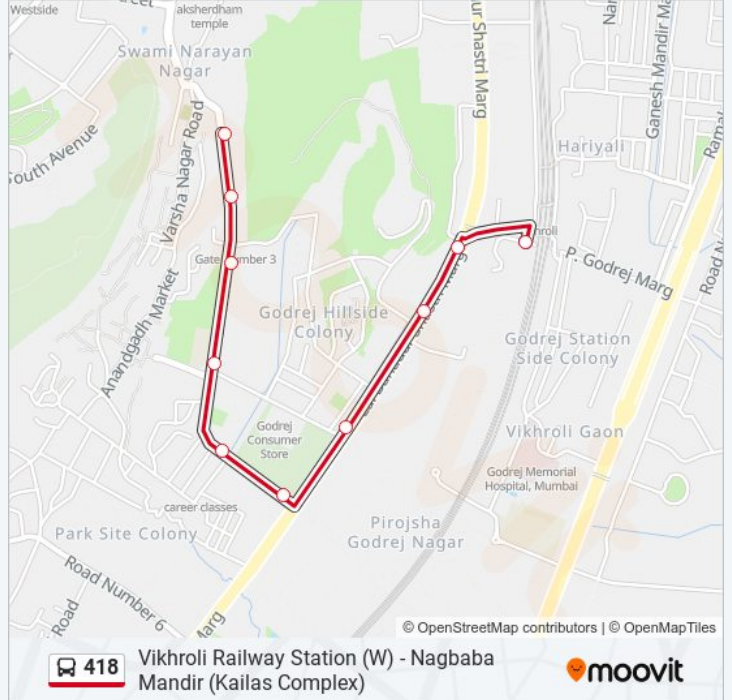

Direction: Nagbaba Mandir (Kailas Complex)

10 stops

[VIEW LINE SCHEDULE](#)

- Vikhroli Railway Station (W)
- Vikhroli Station Road (W)
- Asha Usha Company
- Godrej Company (Vikhroli W)
- Vikhroli Depot
- Guru Nanak School
- Varsha Nagar
- Municipal Garden
- Kaialsh Industrial Estate
- Nagbaba Mandir (Kailas Complex)

418 bus Info

Direction: Nagbaba Mandir (Kailas Complex)

Stops: 10

Trip Duration: 9 min

Line Summary:

Direction: Vikhroli Railway Station (W)

10 stops

[VIEW LINE SCHEDULE](#)

418 bus Time Schedule

Vikhroli Railway Station (W) Route Timetable:

Sunday	18:32 - 19:41
Monday	18:32 - 19:41
Tuesday	18:32 - 19:41
Wednesday	18:32 - 19:41
Thursday	18:32 - 19:41
Friday	18:32 - 19:41
Saturday	18:32 - 19:41

418 bus Info

Direction: Vikhroli Railway Station (W)

Stops: 10

Trip Duration: 9 min

Line Summary:

418 bus time schedules and route maps are available in an offline PDF at moovitapp.com. Use the [Moovit App](#) to see live bus times, train schedule or subway schedule, and step-by-step directions for all public transit in Mumbai.