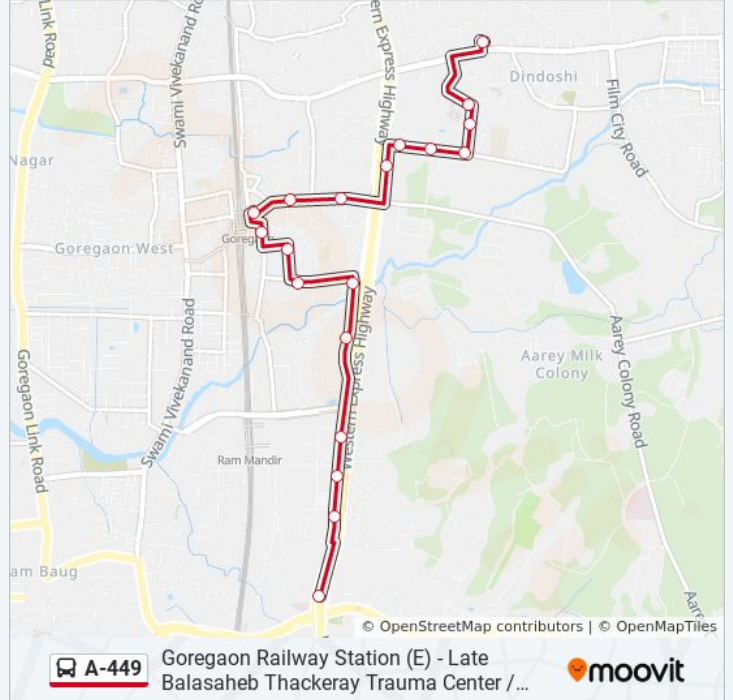

 **A-449**

Goregaon Railway Station (E) - Late Balasaheb Thackeray Trauma Center / S.R.P. Camp

Get The App

The A-449 bus line (Goregaon Railway Station (E) - Late Balasaheb Thackeray Trauma Center / S.R.P. Camp) has 2 routes. For regular weekdays, their operation hours are:

Trip Duration: 15 min

Line Summary:

Direction: Late Balasaheb Thackeray Trauma Center / S.R.P. Camp

19 stops

[VIEW LINE SCHEDULE](#)

Dindoshi Bus Station

Dindoshi Depot

Amrutvan Society

Late Balasaheb Thackeray Trauma Center / S.R.P. Camp Route Timetable:

Sunday	06:15 - 22:05
Monday	06:15 - 22:05
Tuesday	06:15 - 22:05
Wednesday	06:15 - 22:05
Thursday	06:15 - 22:05
Friday	06:15 - 22:05
Saturday	06:15 - 22:05