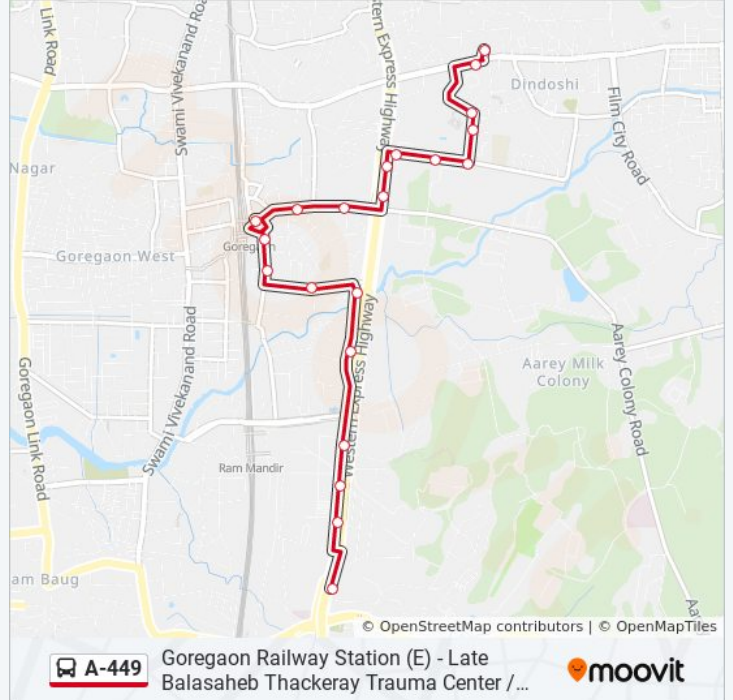

 **A-449**

Goregaon Railway Station (E) - Late Balasaheb Thackeray Trauma Center / S.R.P. Camp

Get The App

The A-449 bus line (Goregaon Railway Station (E) - Late Balasaheb Thackeray Trauma Center / S.R.P. Camp) has 2 routes. For regular weekdays, their operation hours are:

Trip Duration: 15 min

Line Summary:

Direction: Late Balasaheb Thackeray Trauma Center / S.R.P. Camp

19 stops

[VIEW LINE SCHEDULE](#)

Dindoshi Bus Station

Dindoshi Depot

Amrutvan Society

Late Balasaheb Thackeray Trauma Center / S.R.P. Camp Route Timetable:

Sunday	06:15 - 22:05
Monday	06:15 - 22:05
Tuesday	06:15 - 22:05
Wednesday	06:15 - 22:05
Thursday	06:15 - 22:05
Friday	06:15 - 22:05
Saturday	06:15 - 22:05

A-449 bus Info

Direction: Late Balasaheb Thackeray Trauma Center / S.R.P. Camp

Stops: 19

Trip Duration: 15 min

Line Summary:

Late Balasaheb Thackeray Trauma Center / S.R.P. Camp

A-449 bus time schedules and route maps are available in an offline PDF at moovitapp.com. Use the [Moovit App](#) to see live bus times, train schedule or subway schedule, and step-by-step directions for all public transit in Mumbai.