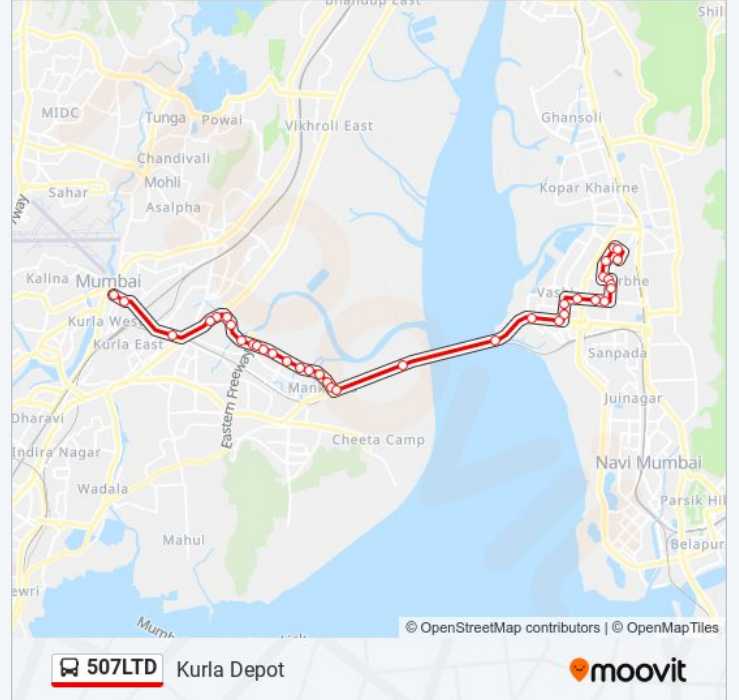

The 507LTD bus line (Kurla Depot) has 2 routes. For regular weekdays, their operation hours are:

(1) Kurla Depot: 10:47 - 22:55(2) Vashi Sector No.19: 04:25 - 05:40

Use the Moovit App to find the closest 507LTD bus station near you and find out when is the next 507LTD bus arriving.

Direction: Kurla Depot

36 stops

[VIEW LINE SCHEDULE](#)

Vashi Sector No.19
Sector 26 Vashi
R. T.O Office Sector 26
Dana Bazar Gate No.2
State Bank / Saurashtra Bank
Mathadi Bhavan / Commodity Exchange
Mathadi Bhavan
A.P.M.C Fruit & Vegetables Market
A.P.M.C Market (Vashi)
Kanda Batata Market
Saint Lawrence High School (Vashi)
Navratna Hotel Vashi
Apna Bazaar Sector 17 Vashi
Vashi Highway
Vashi Village
Khadi Pul / Toll Naka
Mankhurd Octroi Naka
Maharashtra Nagar (Mankhurd)
Maharashtra Nagar (Mankhurd)
Mohite Patil Nagar
Railway Sankalp Colony
Annabhau Sathe Nagar

507LTD bus Time Schedule

Kurla Depot Route Timetable:

Sunday	10:47 - 22:55
Monday	10:47 - 22:55
Tuesday	10:47 - 22:55
Wednesday	10:47 - 22:55
Thursday	10:47 - 22:55
Friday	10:47 - 22:55
Saturday	10:47 - 22:55

507LTD bus Info**Direction:** Kurla Depot**Stops:** 36**Trip Duration:** 30 min**Line Summary:**

B.M.C Compost Plant
 Baiganwadi Junction
 Dyansampada High School
 Shivajinagar Junction
 Shivaji Nagar Junction
 Mhada Colony
 Indian Oil Nagar
 P.W.D Ground
 Jijamata Bhosale Marg Junction
 Jijamata Bhosale Marg Junction
 Chheda Nagar
 Sahakar Nagar
 Buddha Nagar (Kurla W)
 Kurla Depot