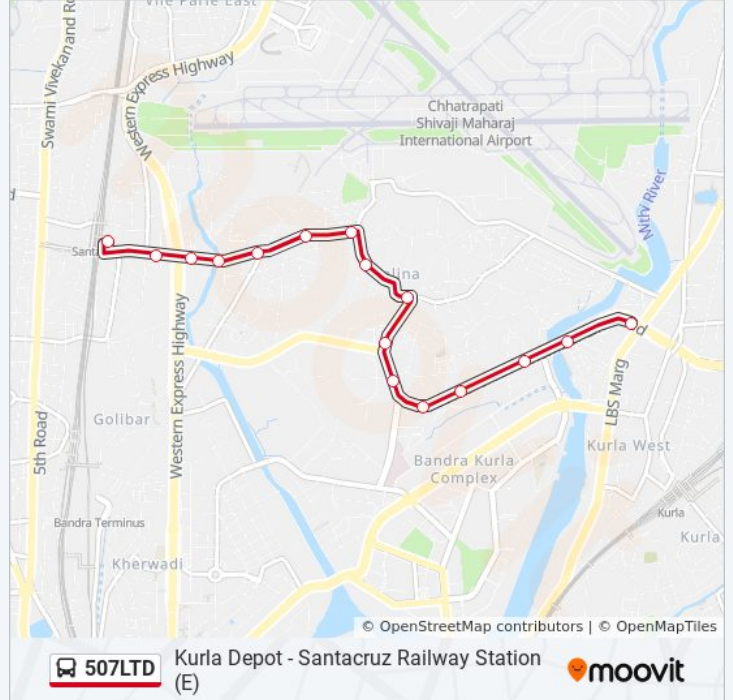

(1) Kurla Depot: 10:34 - 23:40(2) Santacruz Railway Station (E): 05:08 - 16:29

Use the Moovit App to find the closest 507LTD bus station near you and find out when is the next 507LTD bus arriving.

Direction: Kurla Depot

507LTD bus Info**Direction:** Kurla Depot**Stops:** 15**Trip Duration:** 11 min**Line Summary:**

Direction: Santacruz Railway Station (E)

15 stops

[VIEW LINE SCHEDULE](#)

- Kurla Depot
- Kapadia Nagar
- Metro Playing Cards
- Amar Brass & Steel Company
- Nafa
- Vidya Nagari Kalina
- Kapil Buddha Vihar (Kalina)
- Kalina
- Military Out Post
- Military Camp
- Vakola Masjid
- Vakola Pipe Line
- Vakola Police Station
- Vakola Police Station / Roop Talkies
- Santacruz Station (E)

507LTD bus Time Schedule

Santacruz Railway Station (E) Route Timetable:

Sunday	05:08 - 16:29
Monday	05:08 - 16:29
Tuesday	05:08 - 16:29
Wednesday	05:08 - 16:29
Thursday	05:08 - 16:29
Friday	05:08 - 16:29
Saturday	05:08 - 16:29

507LTD bus Info

Direction: Santacruz Railway Station (E)

Stops: 15

Trip Duration: 12 min

Line Summary:

507LTD bus time schedules and route maps are available in an offline PDF at moovitapp.com. Use the [Moovit App](#) to see live bus times, train schedule or subway schedule, and step-by-step directions for all public transit in Mumbai.