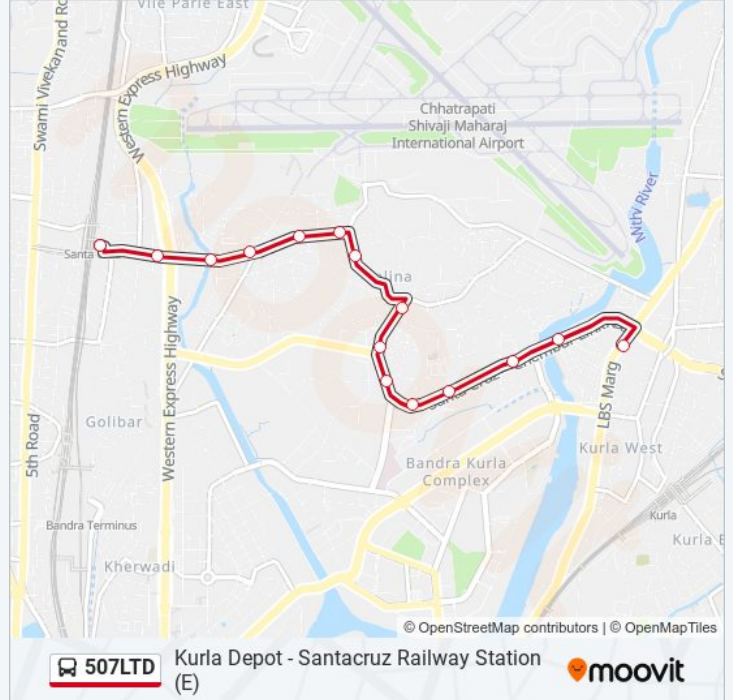

Direction: Santacruz Railway Station (E)

15 stops

[VIEW LINE SCHEDULE](#)

- Kurla Depot
- Kapadia Nagar
- Metro Playing Cards
- Amar Brass & Steel Company
- Nafa
- Vidya Nagari Kalina
- Kapil Buddha Vihar (Kalina)
- Kalina
- Military Out Post
- Military Camp
- Vakola Masjid
- Vakola Pipe Line
- Vakola Police Station
- Vakola Police Station / Roop Talkies
- Santacruz Station (E)

507LTD bus Time Schedule

Santacruz Railway Station (E) Route Timetable:

Sunday	05:08 - 16:29
Monday	05:08 - 16:29
Tuesday	05:08 - 16:29
Wednesday	05:08 - 16:29
Thursday	05:08 - 16:29
Friday	05:08 - 16:29
Saturday	05:08 - 16:29

507LTD bus Info

Direction: Santacruz Railway Station (E)

Stops: 15

Trip Duration: 12 min

Line Summary: