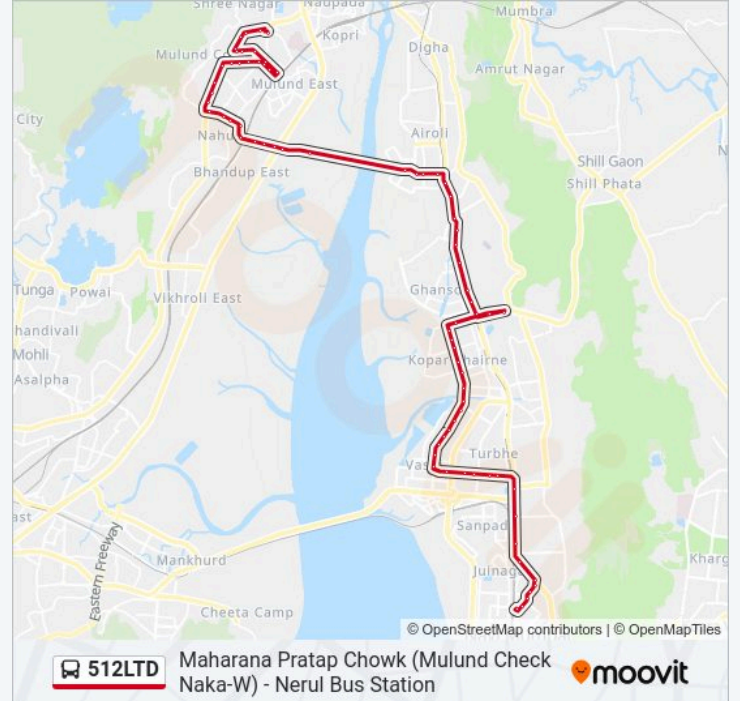

Juhu Village Sector 14

Vashi Sector 29

Mega Mart / O.E.S International School

Bonkode Village / Kalash Udyan

R.F Naik School

Koparkhairane Sector 7/15 (Shubham Palace)

Koparkhairane Bus Station

Ranjan Devi Chowk

Kopar Khairane Sector 2/20

Terna Engineering College

Helan Kelar Institute

M.B.P Mahape (Millennium Business Park)

Helan Kelar Institute

Mahape Naka

Ghansoli Station

Standard Alkali Company

Ghansoli Naka

Talavali Naka / Nocil Company

Gothivali Village / Telephone Exchange

Rabale Station

Rabale Naka

Rabale Police Station

Airoli Sector 5

Airoli Sector 8 / Diva Village

Diva Gaon Kopra / Airoli Sector 9

Airoli Sector 10 (Dr.Babasaheb Ambedkar Bhavan)

Airoli Toll Naka (Mulund-E)

Bhandup Pumping Station (Link Road)

Bhandup Pumping Centre

Cantiener Corporation Of India

Bhandup Village Junction

Nahur Railway Station