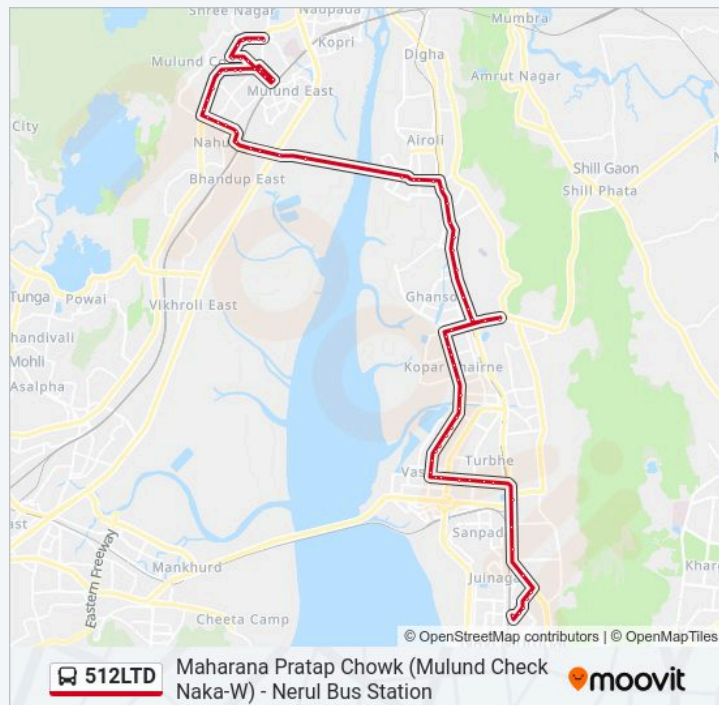

512LTD bus Info

Direction: Maharana Pratap Chowk (Mulund Check Naka-W)

Stops: 76

Trip Duration: 74 min

Line Summary:

Juhu Village Sector 14

Vashi Sector 29

Mega Mart / O.E.S International School

Rabale Station

512LTD bus Info

Direction: Nerul Bus Station

Stops: 76

Trip Duration: 73 min

Line Summary:

512LTD

Maharana Pratap Chowk (Mulund Check Naka-W) - Nerul Bus Station