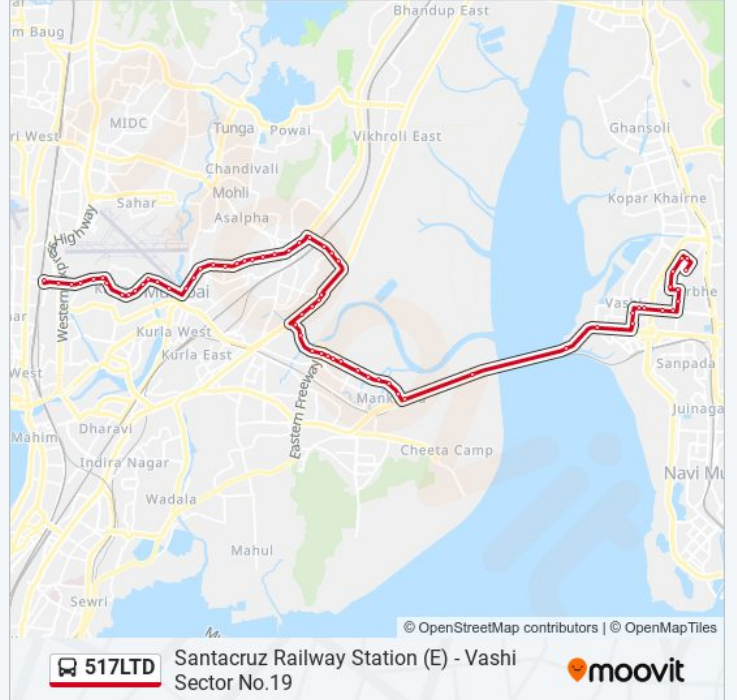

### 517LTD bus Info

**Direction:** Vashi Sector No.19

**Stops:** 63

**Trip Duration:** 63 min

**Line Summary:**

Mukund Company Kamani  
Guru Nanak Nagar (Ghatkopar W)  
Narayan Nagar (Ghatkopar)  
Chirag Nagar  
Ghatkopar Police Station  
Ghatkopar Pipe Line  
Sarvodaya Hospital  
Gopal Bhavan  
Nityanand Nagar Ghatkopar (W)  
Laxmi Nagar (Ghatkopar-E)  
Ghatkopar Bus Station  
Ghatkopar Depot  
Ramabai Nagar  
Shanti Sudha Park Jain Mandir  
Nalanda Society Ghatkopar  
R.T.O. / Kamraj Nagar (Ghatkopar-E)  
Jijamata Bhosale Marg Junction  
P.W.D Ground  
Indian Oil Nagar  
Mhada Colony  
Shivaji Nagar Junction  
Shivaji Nagar Junction  
Dyansampada High School  
Baiganwadi Junction  
B.M.C Compost Plant  
Annabhau Sathe Nagar  
Railway Sankalp Colony  
Mohite Patil Nagar  
Maharashtra Nagar (Mankhurd)  
Mankhurd Octroi Naka  
Khadi Pul / Toll Naka  
Vashi Gaon  
Vashi Sector 17 / Apna Bazar