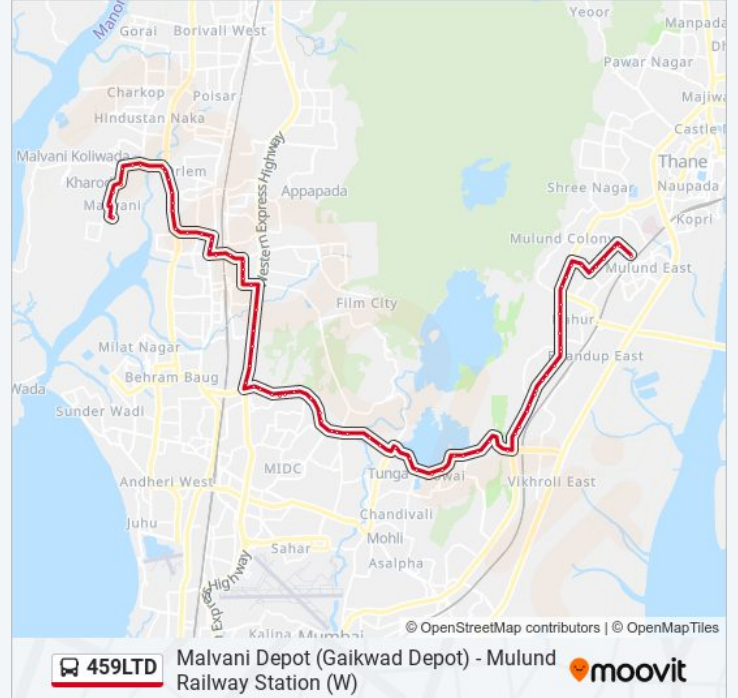

Ciba Company

Dockyard Colony

Huma Cinema Kanjurmarg

Gandhi Nagar (J.V.L.R)

I.I.T Market Powai

I.I.T Main Gate Powai

Gateway Plaza (Powai)

Punchkutir / Ganesh Mandir (Powai)

Hiranandani Powai

Powai Vihar Complex

Ram Ashram

Shipping Corporation

Dr.Ambedkar Udyan (Powai)

Milind Nagar (J.V.L.R)

I.E.S High School J.V.L.R

Reliance Energy Training Centre (Seepz Village)

Seepz Village

Seepz Village

Sariput Nagar

Kamal Amrohi Studio

Durga Nagar

Kalpataru Estate

Majas Depot

Shyamnagar (Majas)

Datta Tekdi

Ramwadi

Pratap Nagar (Majas)

Late Balasaheb Thackeray Trauma Center / S.R.P.
Camp

Bimbisar Nagar

Mahananda Dairy

Vanrai / Mhada Colony

Goregaon Check Naka No 1