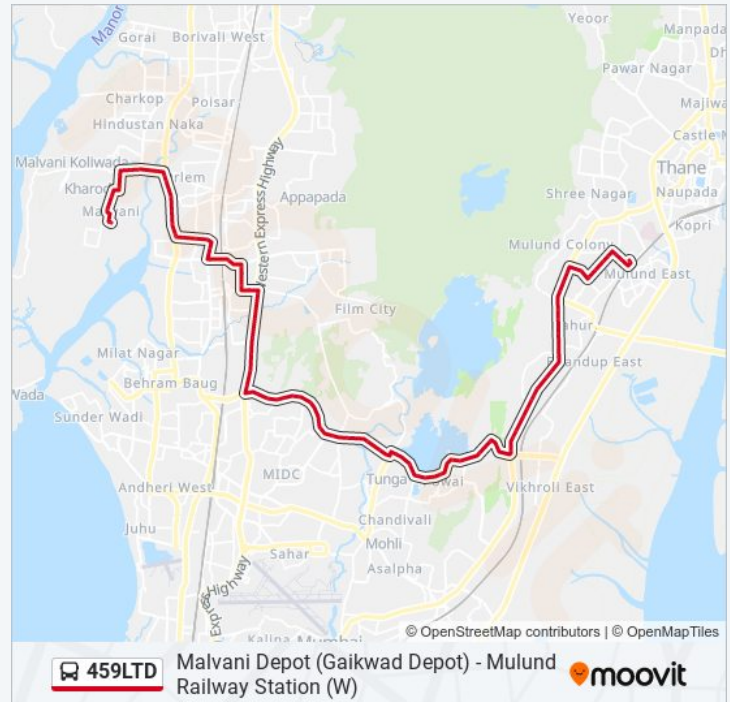

Saturday

05:45 - 21:05

459LTD bus Info

Direction: Mulund Railway Station (W)

Stops: 81

Trip Duration: 79 min

Line Summary:

Kalpataru Estate