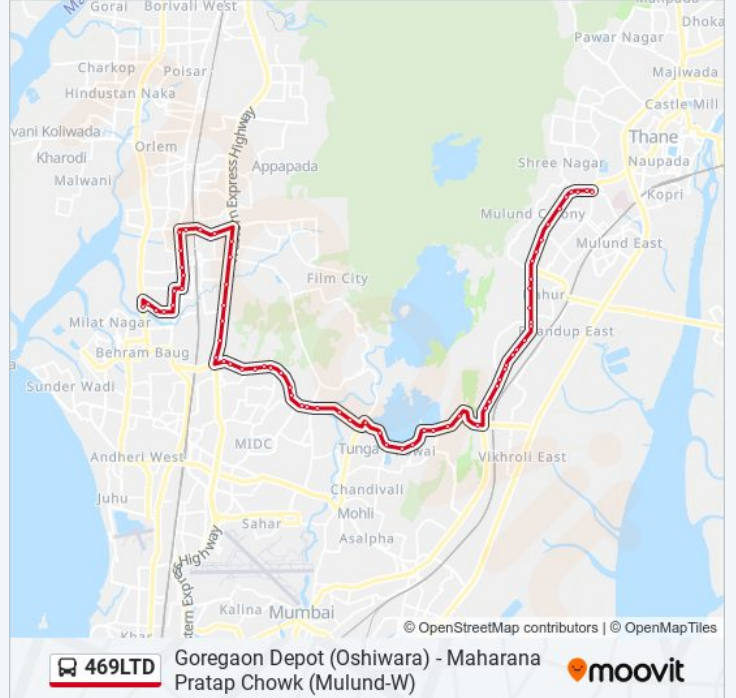

Birla Company

Ciba Company

Dockyard Colony

Huma Cinema Kanjurmarg

Gandhi Nagar (J.V.L.R)

I.I.T Market Powai

I.I.T Main Gate Powai

Gateway Plaza (Powai)

Punchkutir / Ganesh Mandir (Powai)

Hiranandani Powai

Powai Vihar Complex

Ram Ashram

Shipping Corporation

Dr.Ambedkar Udyan (Powai)

Milind Nagar (J.V.L.R)

I.E.S High School J.V.L.R

Reliance Energy Training Centre (Seepz Village)

Seepz Village

Seepz Village

Sariput Nagar

Kamal Amrohi Studio

Durga Nagar

Green Field

Kalpataru Estate

Majas Depot

Datta Tekdi

Ramwadi

Pratap Nagar (Majas)

Late Balasaheb Thackeray Trauma Center / S.R.P.
Camp

Bimbisar Nagar

Mahananda Dairy

Vanrai / Mhada Colony