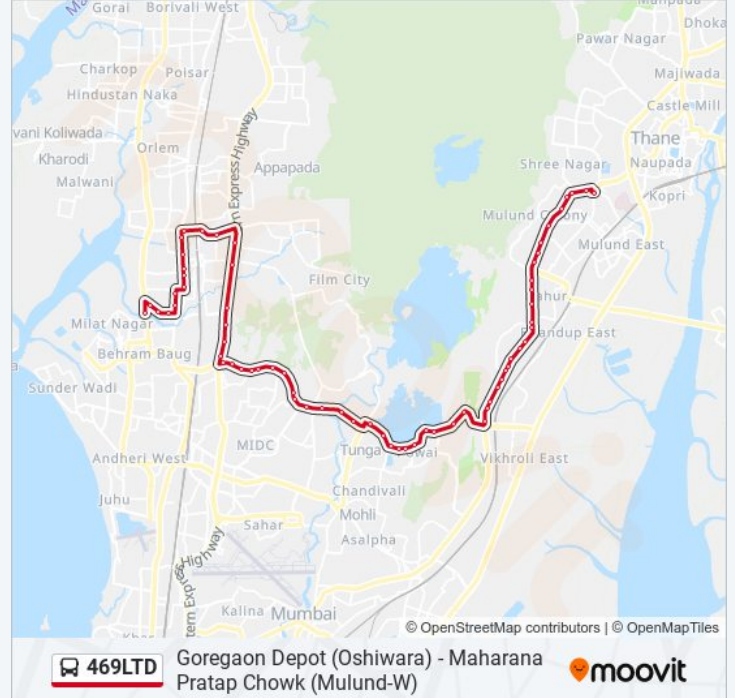

Pandurang Wadi

Pravasi Industrial Estate

Virwani Estate / Sarvodaya Nagar

Goregaon Check Naka

Vanrai / Mhada Colony

Mahananda Dairy

Bimbisar Nagar

Late Balasaheb Thackeray Trauma Center / S.R.P. Camp

Pratap Nagar (Majas)

Ramwadi

Datta Tekdi

Shyamnagar (Majas)

Majas Depot

Green Field

Durga Nagar

Kamal Amrohi Studio

Sariput Nagar

Seepz Village

Reliance Energy Training Centre (Seepz Village)

I.E.S High School J.V.L.R

Milind Nagar (J.V.L.R)

Dr.Ambedkar Udyan (Powai)

Shipping Corporation

Ram Ashram / Powai Police Station

Ram Ashram

Powai Vihar Complex

Hiranandani Powai

Punchkutir / Ganesh Mandir (Powai)

Gateway Plaza (Powai)

I.I.T Main Gate Powai

I.I.T Market Powai

Gandhi Nagar Kanjurmarg (W)