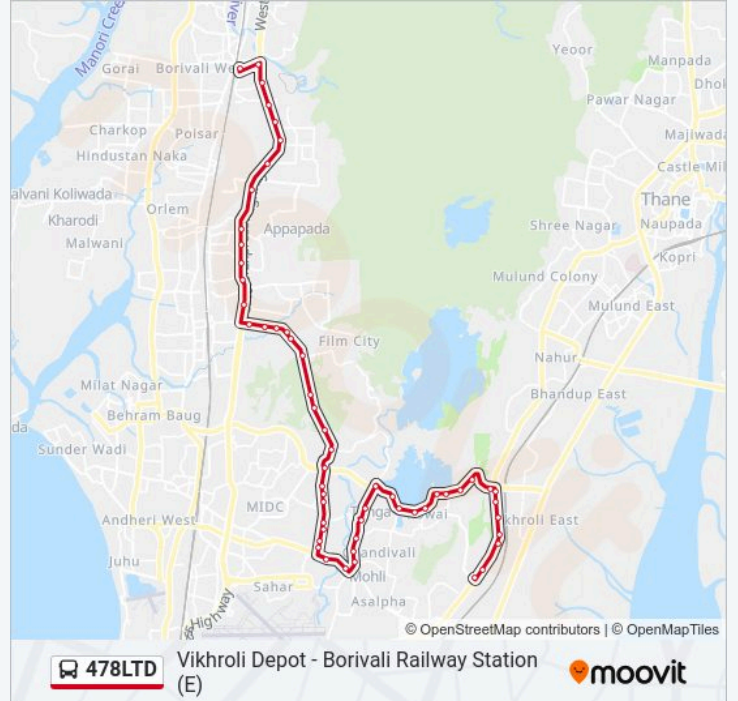

State Bank

Saki Naka / Dr.Datta Samant Chowk

Mittal Estate

Marol Naka

Marol Village

State Bank Of India Marol

Marol Maroshi Bus Station

Vijay Nagar Marol

Marol Police Camp

Goregaon Check Naka No.2

BSES

Maroshi Naka / Picnic Point

Main Pump House

Modern Bakery Aarey

Aarey Hospital / Municipal School

Unit Number 6 / Aarey Market

Aarey Police Station (Chhota Kashmir)

Unit Number 32

Unit Number 2 & 3

Mahashtra Krishi Udyog

Goregaon Check Naka

Virwani Estate / Sarvodaya Nagar

R.B.I Colony / Pathanwadi

Jagriti Malad Pravasi Bus Depot

Kurar Village

Pushpa Park (Malad-E)

Bandongri Akurli

Mahindra Co.Gate (B.H.A.D.Colony)

Dattani Park (Magathane)

Magathane Telephone Exchange

Magathane Depot

Devi Pada (Borivali E)