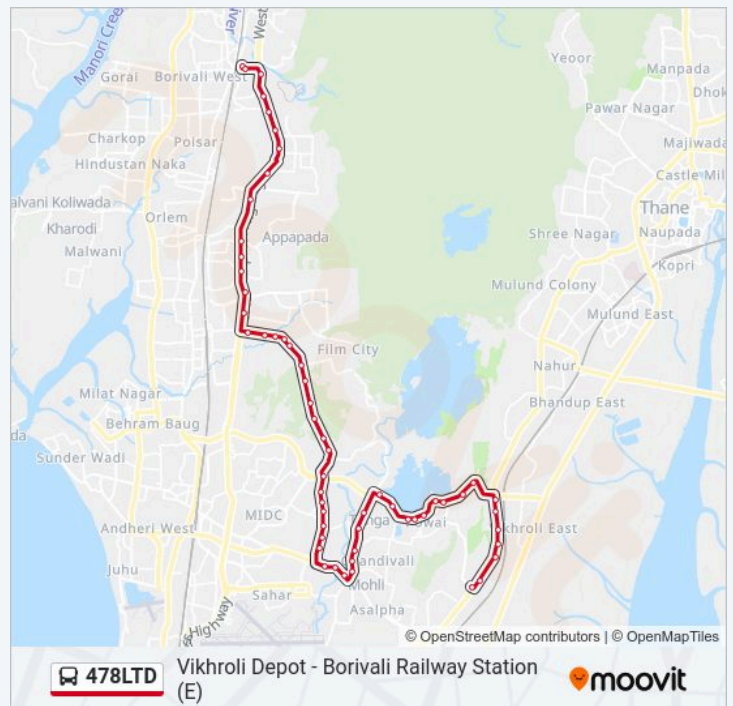

BSES

Goregaon Check Naka No.2

478LTD bus Time Schedule

Vikhroli Depot Route Timetable:

Sunday	00:05 - 23:42
Monday	00:05 - 23:42
Tuesday	00:05 - 23:42
Wednesday	00:05 - 23:42
Thursday	00:05 - 23:42
Friday	00:05 - 23:42
Saturday	00:05 - 23:42

478LTD bus Info

Direction: Vikhroli Depot

Stops: 56

Trip Duration: 67 min

Line Summary:

Marol Police Camp

Vijay Nagar Marol

Marol Maroshi Bus Station