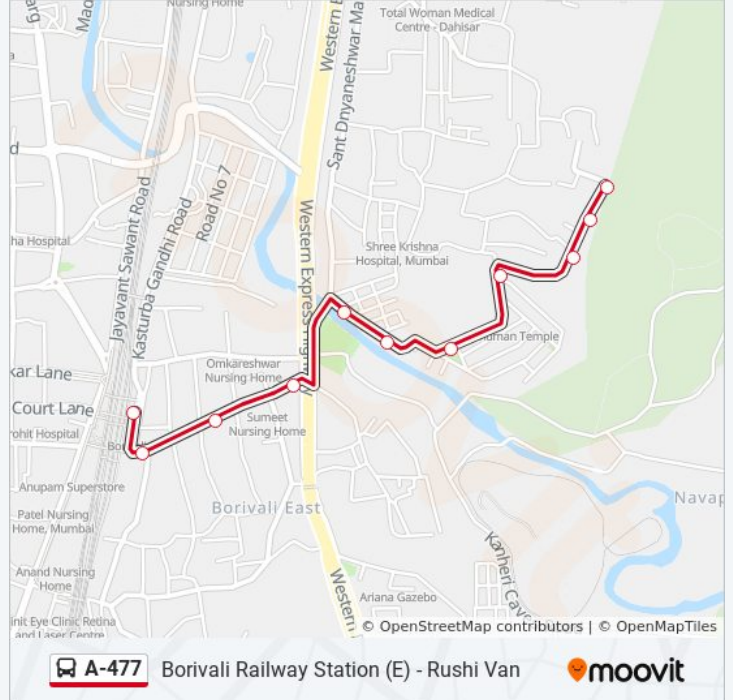

 A-477

Borivali Railway Station (E) - Rushi Van

[View In Website Mode](#)

The A-477 bus line (Borivali Railway Station (E) - Rushi Van) has 2 routes. For regular weekdays, their operation hours are:

(1) Borivali Railway Station (E): 12:00 AM - 11:50 PM(2) Rushi Van: 12:00 AM - 11:50 PM

Use the Moovit App to find the closest A-477 bus station near you and find out when is the next A-477 bus arriving.

Direction: Borivali Railway Station (E)

11 stops

[VIEW LINE SCHEDULE](#)

- Rushi Van (Borivali)
- Girishikhar
- Siddharaj Society
- Kajupada
- Abhinav Nagar
- Dhobi Ghat Borivali
- Shree Krishna Nagar (Borivali)
- Omkareshwar Mandir
- Borivali Railway Station (East)
- Borivali Railway Station (East)
- Borivali Railway Station (East)

A-477 bus Info

Direction: Borivali Railway Station (E)

Stops: 11

Trip Duration: 6 min

Line Summary:

Direction: Rushi Van

11 stops

[VIEW LINE SCHEDULE](#)

A-477 bus Time Schedule

Rushi Van Route Timetable:

Sunday	12:00 AM - 11:50 PM
Monday	12:00 AM - 11:50 PM
Tuesday	12:00 AM - 11:50 PM
Wednesday	12:00 AM - 11:50 PM
Thursday	12:00 AM - 11:50 PM
Friday	12:00 AM - 11:50 PM
Saturday	12:00 AM - 11:50 PM