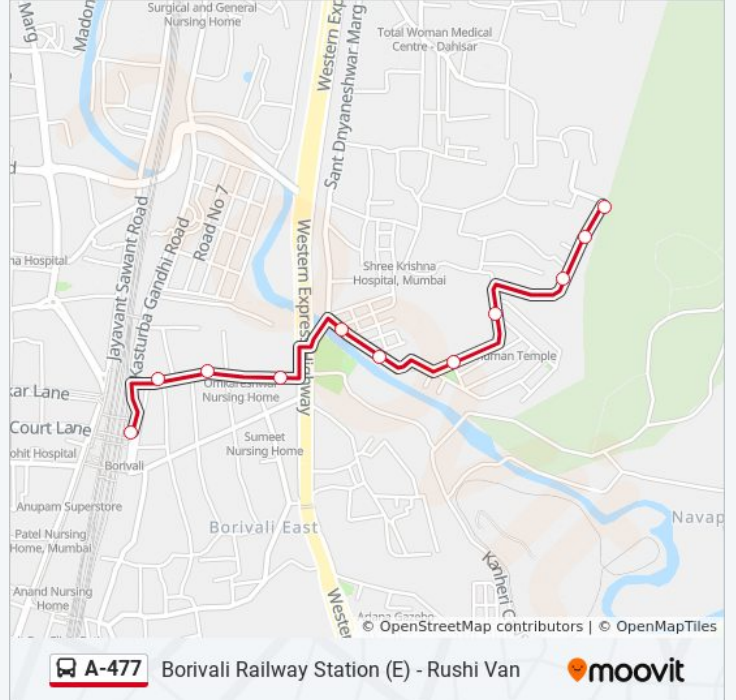

 A-477

Borivali Railway Station (E) - Rushi Van

[View In Website Mode](#)

The A-477 bus line (Borivali Railway Station (E) - Rushi Van) has 2 routes. For regular weekdays, their operation hours are:

(1) Borivali Railway Station (E): 12:00 AM - 11:50 PM(2) Rushi Van: 12:00 AM - 11:50 PM

A-477 bus Info

Direction: Borivali Railway Station (E)

Stops: 11

Trip Duration: 6 min

Line Summary:

Direction: Rushi Van

11 stops

[VIEW LINE SCHEDULE](#)

A-477 bus Time Schedule

Rushi Van Route Timetable:

Sunday	12:00 AM - 11:50 PM
Monday	12:00 AM - 11:50 PM
Tuesday	12:00 AM - 11:50 PM
Wednesday	12:00 AM - 11:50 PM
Thursday	12:00 AM - 11:50 PM
Friday	12:00 AM - 11:50 PM
Saturday	12:00 AM - 11:50 PM

A-477 bus Info

Direction: Rushi Van

Stops: 11

Trip Duration: 6 min

Line Summary:

A-477 bus time schedules and route maps are available in an offline PDF at moovitapp.com. Use the [Moovit App](#) to see live bus times, train schedule or subway schedule, and step-by-step directions for all public transit in Mumbai.