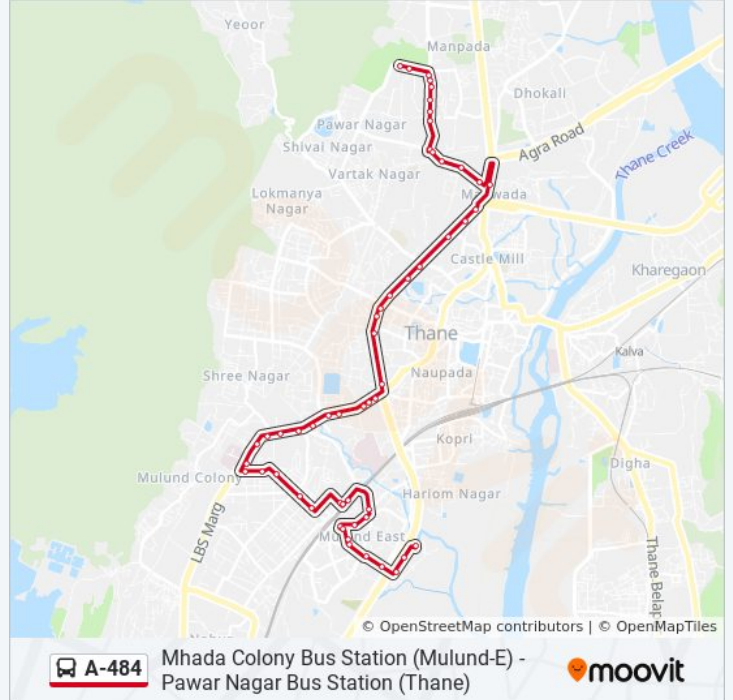

Nitin Company Junction

Dharmaveer Taxi Stand

Louiswadi

Marathon Chowk (Teen Hath Naka)

Marathon Chowk (Teen Hath Naka)

Marathon Chowk (Teen Hath Naka)

Johnson Company

Wagle Estate Post Office / Kashish Park

Maharana Pratap Chowk (Mulund-W)

Maharana Pratap Chowk (Mulund Check Naka-W)

Maharana Pratap Chowk (Mulund Check Naka-W)

Maharana Pratap Chowk (Mulund-W) R-Mall

Santoshi Mata Temple

Govardhan Nagar / Gabriel Company

E.S.I.S.Hospital (Mulund)

Agarwal Municipal Hospital

Kadam Pada

Ambaji Dham

Maharishi Arvind Chowk

Mulund Railway Station (W)

Mulund Court

Mulund Court / Mulund Railway Station (W)

Over Bridge

Gawanpada (Mulund-E)

Gawanpada (Mulund-E)

Municipal Hospital Mulund

Mulund Railway Station (E)

Mulund Railway Station (E)

Hanuman Chowk

Hanuman Chowk (Mulund)

Navghar Road

Chainani Elders Home