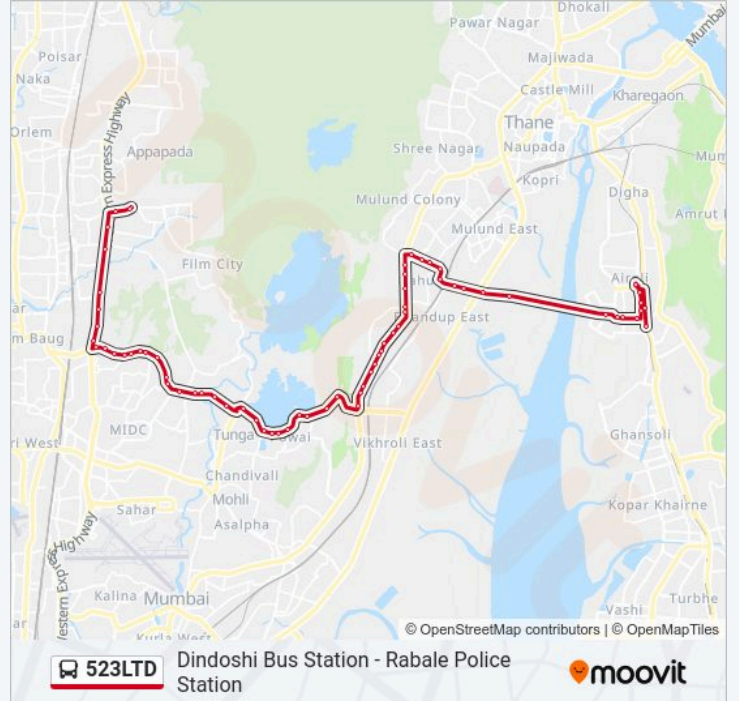

523LTD bus Info

Direction: Rabale Police Station

Stops: 68

Trip Duration: 61 min

Line Summary:

- Ramwadi
- Datta Tekdi
- Shyamnagar (Majas)
- Majas Depot
- Kalpataru Estate
- Green Field
- Durga Nagar
- Kamal Amrohi Studio
- Sariput Nagar
- Seepz Village
- Reliance Energy Training Centre (Seepz Village)
- Aarey JVLR Metro Station
- I.E.S High School J.V.L.R
- Milind Nagar (J.V.L.R)
- Dr.Ambedkar Udyan (Powai)
- Shipping Corporation
- Ram Ashram / Powai Police Station
- Ram Ashram
- Powai Vihar Complex
- Hiranandani Powai
- Punchkutir / Ganesh Mandir (Powai)
- Gateway Plaza (Powai)
- I.I.T Main Gate Powai
- I.I.T Market Powai
- Gandhi Nagar Kanjurmarg (W)
- Huma Cinema Kanjurmarg
- Dockyard Colony
- Ciba Company
- Birla Company
- Mangatram Petrol Pump
- Mangatram Petrol Pump
- Janata Market Bhandup