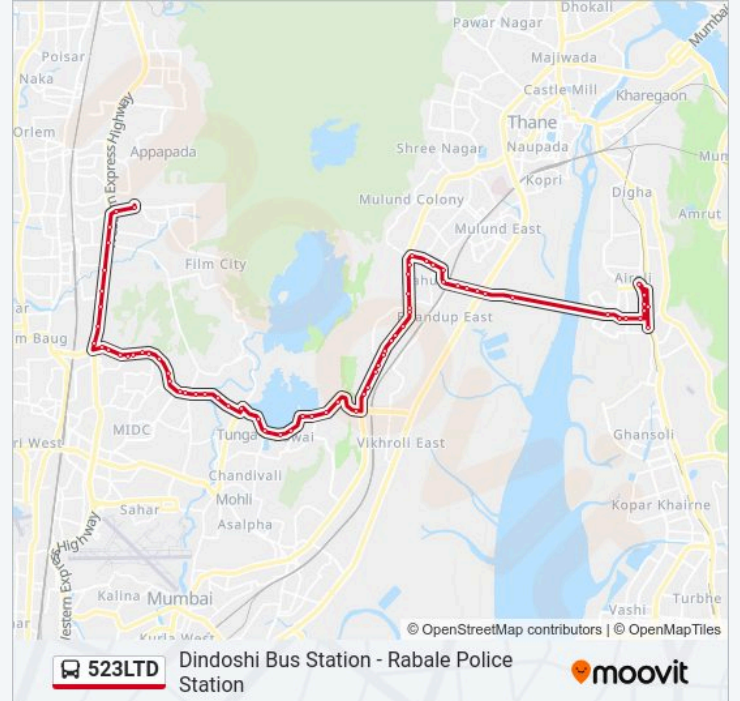

Dr.K.B Hedgewar Chowk

Asian Paints

Shangrila Company

Bhandup Police Station

Jain Mandir / Kukreja Complex

Bhandup Station (W) Road

Ishwar Nagar (Bhandup W)

Janata Market Bhandup

Mangatram Petrol Pump

Mangatram Petrol Pump

Birla Company

Ciba Company

Dockyard Colony

Huma Cinema Kanjurmarg

Gandhi Nagar (J.V.L.R)

I.I.T Market Powai

I.I.T Main Gate Powai

Gateway Plaza (Powai)

Punchkutir / Ganesh Mandir (Powai)

Hiranandani Powai

Powai Vihar Complex

Ram Ashram

Shipping Corporation

Dr.Ambedkar Udyan (Powai)

Milind Nagar (J.V.L.R)

I.E.S High School J.V.L.R

Aarey JVLR Metro Station

Reliance Energy Training Centre (Seepz Village)

Seepz Village

Seepz Village

Sariput Nagar

Kamal Amrohi Studio