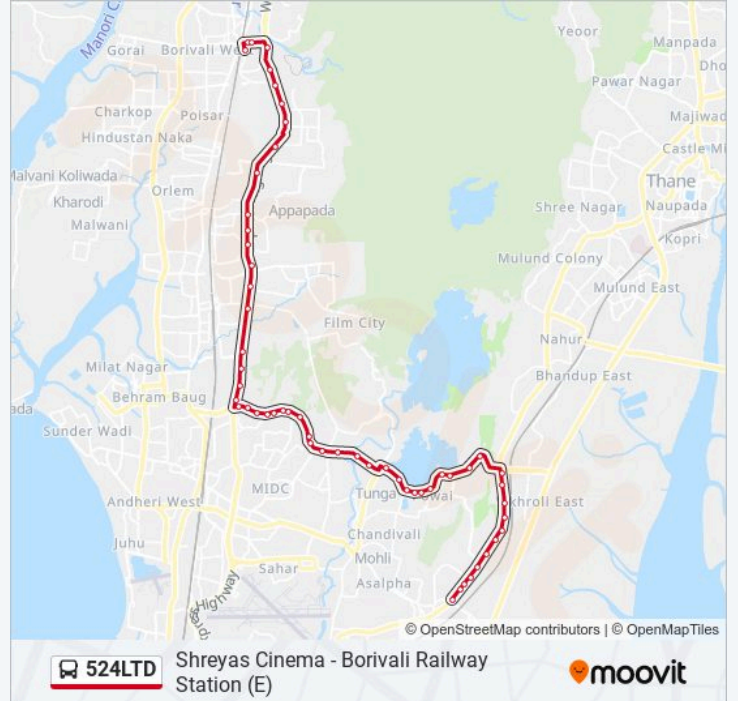

Pratap Nagar (Majas)

Ramwadi

Datta Tekdi

Shyamnagar (Majas)

Majas Depot

Kalpataru Estate

Green Field

Durga Nagar

Kamal Amrohi Studio

Sariput Nagar

Seepz Village

Reliance Energy Training Centre (Seepz Village)

I.E.S High School J.V.L.R

Milind Nagar (J.V.L.R)

Dr.Ambedkar Udyan (Powai)

Shipping Corporation

Ram Ashram / Powai Police Station

Ram Ashram

Powai Vihar Complex

Hiranandani Powai

Punchkutir / Ganesh Mandir (Powai)

Gateway Plaza (Powai)

I.I.T Main Gate Powai

I.I.T Market Powai

Gandhi Nagar Kanjurmarg (W)

Hindustan Company Vikhroli (W)

Municipal Office Vikhroli

Cipla Company

Vikhroli Station Road (W)

Asha Usha Company

Godrej Company (Vikhroli W)

Vikhroli Depot