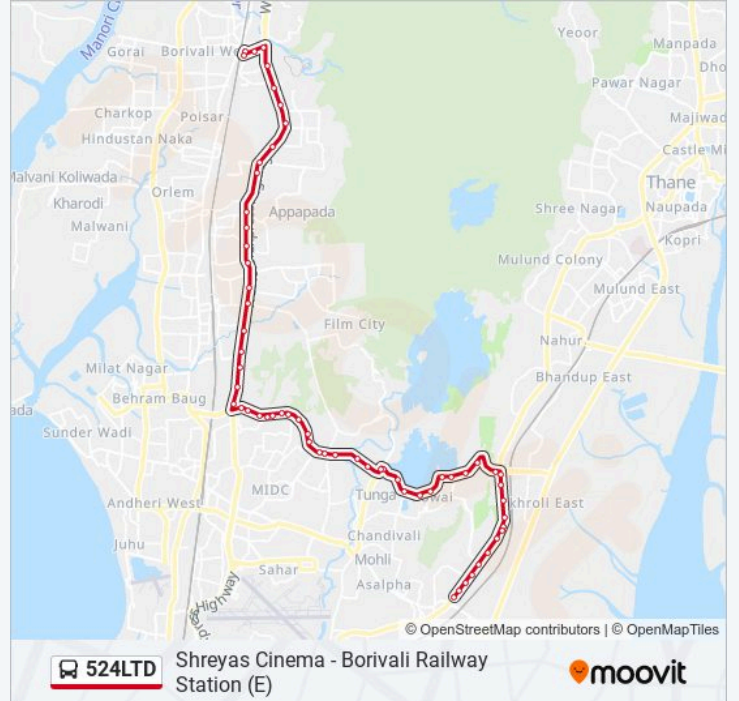

Shipping Corporation

Dr.Ambedkar Udyan (Powai)

Dr.Ambedkar Udyan (Powai)

Milind Nagar (J.V.L.R)

I.E.S High School J.V.L.R

Reliance Energy Training Centre (Seepz Village)

Seepz Village

Seepz Village

Sariput Nagar

Kamal Amrohi Studio

Durga Nagar

Green Field

Kalpataru Estate

Majas Depot

Shyamnagar (Majas)

Datta Tekdi

Ramwadi

Pratap Nagar (Majas)

Late Balasaheb Thackeray Trauma Center / S.R.P.
Camp

Bimbisar Nagar

Mahananda Dairy

Vanrai / Mhada Colony

Goregaon Check Naka No 1

Goregaon Check Naka

Virwani Estate / Sarvodaya Nagar

R.B.I Colony / Pathanwadi

Jagriti Malad Pravasi Bus Depot

Kurar Village

Pushpa Park (Malad-E)

Bandongri Akurli

Sambhajinagar Akurli

Mahindra Co.Gate (B.H.A.D.Colony)