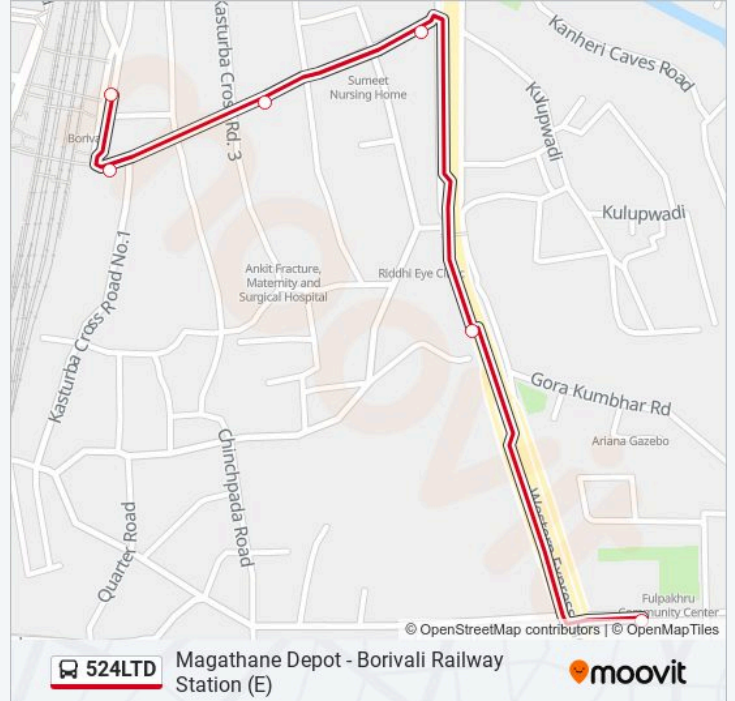

Direction: Magathane Depot

6 stops

[VIEW LINE SCHEDULE](#)

Borivali (E) Station

Borivali (E) Station

Borivali Sukurwadi Bus Stand

National Park Borivali

Devi Pada (Borivali E)

Magathane Depot

524LTD bus Time Schedule

Magathane Depot Route Timetable:

Sunday	00:02 - 23:41
Monday	00:02 - 23:41
Tuesday	00:02 - 23:41
Wednesday	00:02 - 23:41
Thursday	00:02 - 23:41
Friday	00:02 - 23:41
Saturday	00:02 - 23:41

524LTD bus Info

Direction: Magathane Depot

Stops: 6

Trip Duration: 5 min

Line Summary: