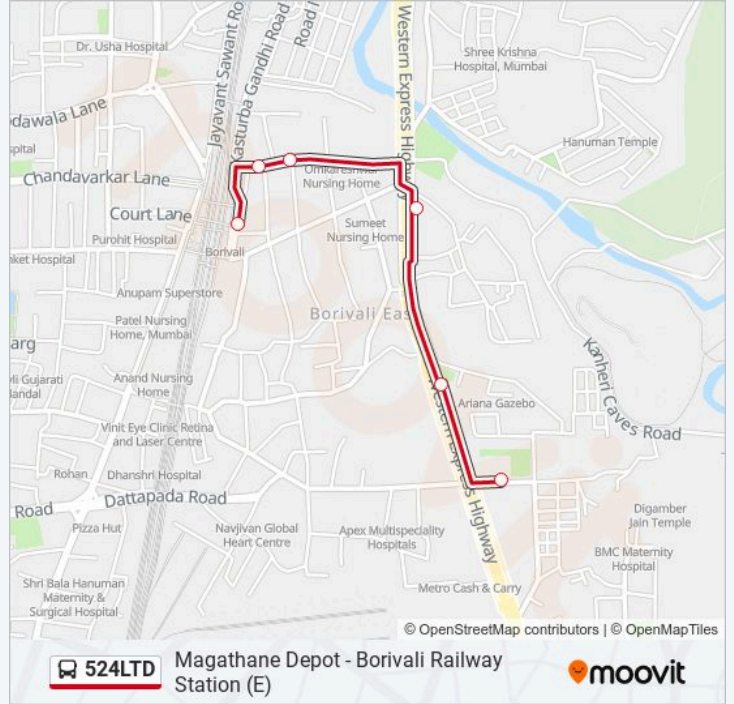

 **524LTD****Magathane Depot - Borivali Railway Station (E)**[Get The App](#)

The 524LTD bus line (Magathane Depot - Borivali Railway Station (E)) has 2 routes. For regular weekdays, their operation hours are:

Direction: Magathane Depot

6 stops

[VIEW LINE SCHEDULE](#)

Borivali (E) Station

Borivali (E) Station

Borivali Sukurwadi Bus Stand

National Park Borivali

Devi Pada (Borivali E)

Magathane Depot

524LTD bus Time Schedule

Magathane Depot Route Timetable:

Sunday	00:02 - 23:41
Monday	00:02 - 23:41
Tuesday	00:02 - 23:41
Wednesday	00:02 - 23:41
Thursday	00:02 - 23:41
Friday	00:02 - 23:41
Saturday	00:02 - 23:41

524LTD bus Info

Direction: Magathane Depot

Stops: 6

Trip Duration: 5 min

Line Summary:

524LTD bus time schedules and route maps are available in an offline PDF at moovitapp.com. Use the Moovit App to see live bus times, train schedule or subway schedule, and step-by-step directions for all public transit in Mumbai.