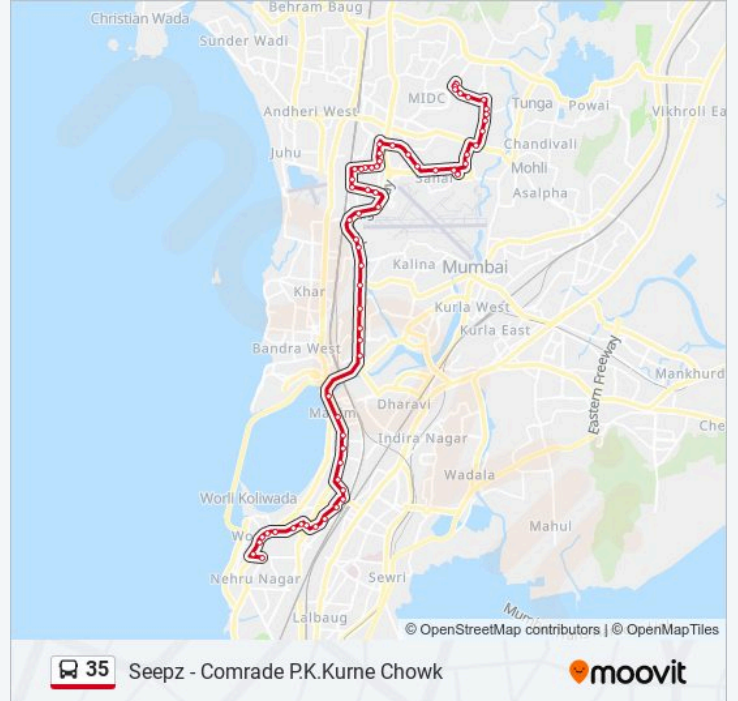

Hanuman Society

Shri Swami Samarth Mutt, Hanuman Road

Matruchaya (Guruprasad Society)

Parle Tilak Vidyalaya

Parle Tilak School

Parleshwar Mandir

Vile Parle Station (E) / Deenanath Natyagruha

Vile Parle Station (E)

Sathaye College (Vile Parle E)

Gujrat Society / Dayaldas Road

Domestic Airport Junction

Vile Parle Subway

Milan Subway

New Agripada (Santacruz E)

Vakola Police Station

Vakola Police Station (Hanuman Mandir)

Maratha Colony

Cardinal Gracias School / Teachers Colony

Bandra Government Polytechnic Mumbai

Kherwadi Junction

Kalanagar (Bandra E)

Mahim Kajve / Koliwada

Mahim

Mahim Paradise

Shitaladevi Temple Mahim

Citylight Cinema

Ram Ganesh Gadkari Chowk (Dadar W)

Veer Hutatma Bhai Kotwal Udyan (Plaza)

Veer Hutatma Bhai Kotwal Udyan (Plaza)

Kabutarkhana

Shardashram Vidyamandir

Dadar Police Station