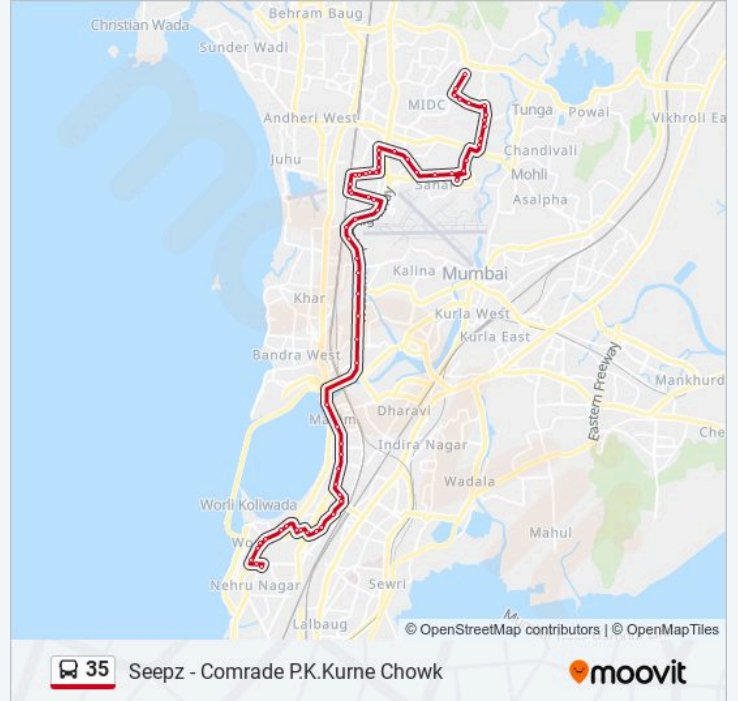

Mahim

Mahim Kajve / Koliwada

Kalanagar (Bandra E)

Kherwadi Junction

Cardinal Gracias School / Teachers Colony

Maratha Colony

Vakola Police Station (Hanuman Mandir)

Vakola Police Station

New Agripada (Santacruz E)

Milan Subway

Vile Parle Subway

Domestic Airport Junction

Gujrat Society / Dayaldas Road

Sathaye College (Vile Parle E)

Vile Parle Station (E)

Vile Parle Station (E)

Vile Parle Station (E) / Deenanath Natyagraha

Parleshwar Mandir

Parle Tilak School

Parle Tilak Vidyalaya

Matruchaya (Guruprasad Society)

Shri Swami Samarth Mutt, Hanuman Road

Hanuman Society

Mahila Sangh

Garware Chowk/ Koldongri No.2

Parsi Wada

Chakala Cigarette Company

Sahar P&T Colony

Warehouse

Indian Oil

Chhatrapati Shivaji Maharaj International Airport
(Sahar)

Ambassador Hotel