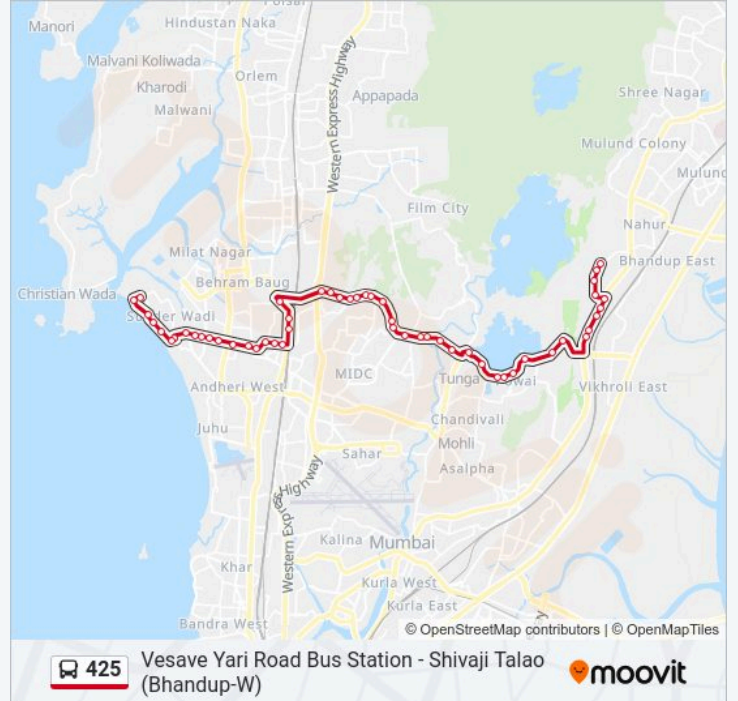

Mangatram Petrol Pump

Maharashtra Nagar (Bhandup W)

Sahyadri Nagar (Bhandup)

Kokan Nagar (Bhandup)

Shivaji Talao (Bhandup W)

Direction: Vesave Yari Road Bus Station

57 stops

[VIEW LINE SCHEDULE](#)