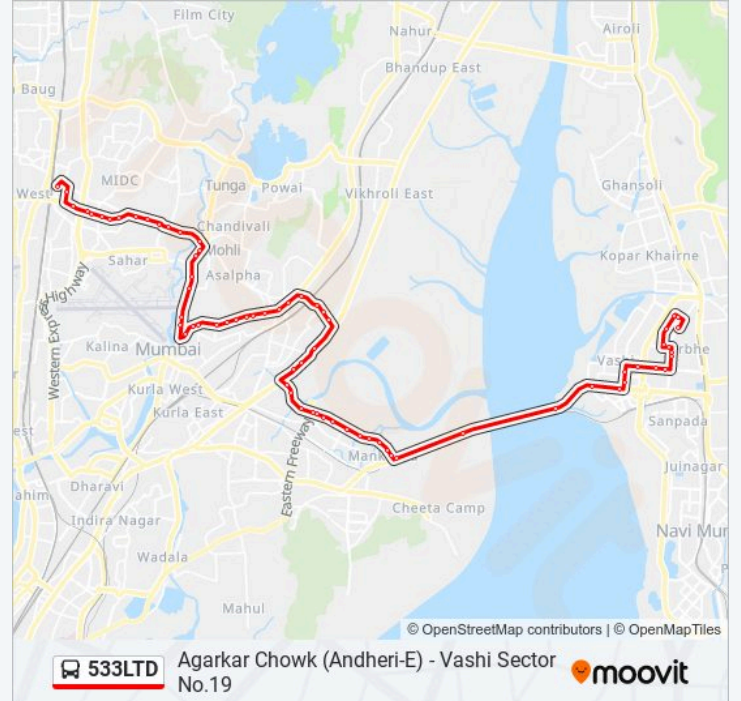

Annabhau Sathe Nagar

B.M.C Compost Plant

Baiganwadi Junction

Dyansampada High School

Shivajinagar Junction

Shivaji Nagar Junction

Mhada Colony

Indian Oil Nagar

P.W.D Ground

Jijamata Bhosale Marg Junction

R.T.O / Kamraj Nagar (Ghatkopar)

Nalanda Society Ghatkopar

Ramabai Nagar (Ghatkopar)

Ghatkopar Depot

Ghatkopar Bus Station

Laxmi Nagar (Ghatkopar-E)

Nityanand Nagar Ghatkopar (W)

Gopal Bhavan

Sarvodaya Hospital

Ghatkopar Pipe Line

Ghatkopar Police Station

Chirag Nagar

Narayan Nagar (Ghatkopar)

Guru Nanak Nagar (Ghatkopar W)

Mukund Company Kamani

Kamani

State Bank Kamani

Sheetal Cinema Kurla (W)

Sheetal Talao

Bail Bazar (Kurla W)

Jari Mari

Safed Pool