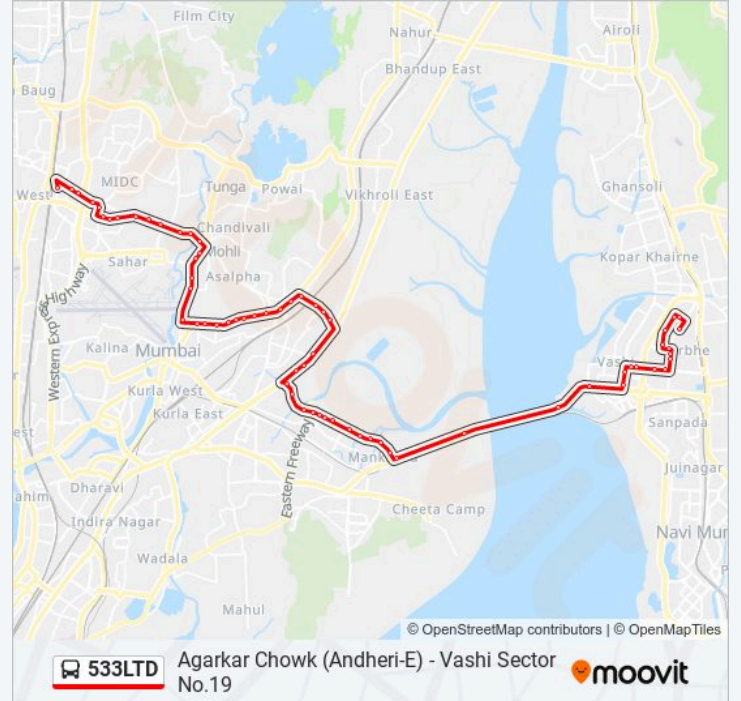

Saki Naka / Dr.Datta Samant Chowk

Dr. Datta Samant Chowk / Saki Naka

Vijay Printing Press

Safed Pool

Jari Mari

Bail Bazar (Kurla W)

Kamani

Kamani

Mukund Company Kamani

Guru Nanak Nagar (Ghatkopar W)

Narayan Nagar (Ghatkopar)

Chirag Nagar

Ghatkopar Police Station

Ghatkopar Pipe Line

Sarvodaya Hospital

Gopal Bhavan

Nityanand Nagar Ghatkopar (W)

Laxmi Nagar (Ghatkopar-E)

Ghatkopar Bus Station

Ghatkopar Depot

Ramabai Nagar (Ghatkopar)

Nalanda Society Ghatkopar

R.T.O / Kamraj Nagar (Ghatkopar)

Jijamata Bhosale Marg Junction

P.W.D Ground

Indian Oil Nagar

Mhada Colony

Shivaji Nagar Junction

Shivaji Nagar Junction

Dyansampada High School

Baiganwadi Junction

B.M.C Compost Plant