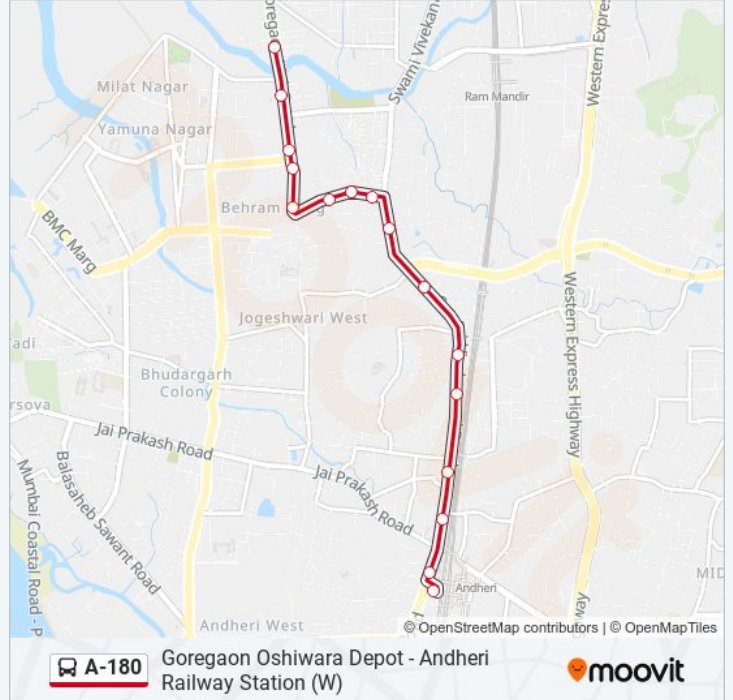

 **A-180**

Goregaon Oshiwara Depot - Andheri Railway Station (W)

Get The App

The A-180 bus line (Goregaon Oshiwara Depot - Andheri Railway Station (W)) has 2 routes. For regular weekdays, their operation hours are:

A-180 bus Info

Direction: Andheri Railway Station (W)

Stops: 17

Trip Duration: 13 min

Line Summary:

Direction: Goregaon Oshiwara Depot

16 stops

[VIEW LINE SCHEDULE](#)

A-180 bus Time Schedule

Goregaon Oshiwara Depot Route Timetable:

Sunday	11:11 - 22:52
Monday	11:11 - 22:52
Tuesday	11:11 - 22:52
Wednesday	11:11 - 22:52
Thursday	11:11 - 22:52
Friday	11:11 - 22:52
Saturday	11:11 - 22:52

A-180 bus Info

Direction: Goregaon Oshiwara Depot

Stops: 16

Trip Duration: 13 min

Line Summary:

A-180 bus time schedules and route maps are available in an offline PDF at moovitapp.com. Use the [Moovit App](#) to see live bus times, train schedule or subway schedule, and step-by-step directions for all public transit in Mumbai.