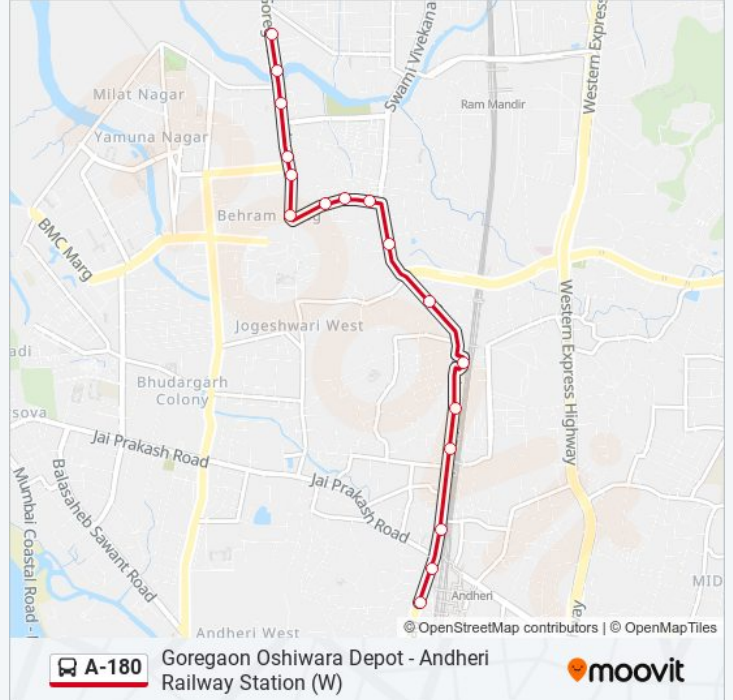

 **A-180**

Goregaon Oshiwara Depot - Andheri Railway Station (W)

Get The App

The A-180 bus line (Goregaon Oshiwara Depot - Andheri Railway Station (W)) has 2 routes. For regular weekdays, their operation hours are:

(1) Andheri Railway Station (W): 05:33 - 22:51 (2) Goregaon Oshiwara Depot: 11:11 - 22:52

Use the Moovit App to find the closest A-180 bus station near you and find out when is the next A-180 bus arriving.

Direction: Andheri Railway Station (W)

17 stops

[VIEW LINE SCHEDULE](#)

- Goregaon Oshiwara Depot
- Goregaon Depot
- Anand Nagar
- Behram Baug
- Behram Baug
- Mahatma Gandhi Vidyalaya
- Aliabad
- Mehrabad Baug
- Sindhi Colony
- Jogeshwari Telephone Exchange
- Jogeshwari Tabela
- Jogeshwari (W) Bus Station
- Farookh Vidyalaya
- Amboli Naka
- Andheri Market
- Andheri Station (W)
- Andheri Station (W)

A-180 bus Info

Direction: Andheri Railway Station (W)

Stops: 17

Trip Duration: 13 min

Line Summary:

Direction: Goregaon Oshiwara Depot

16 stops

[VIEW LINE SCHEDULE](#)