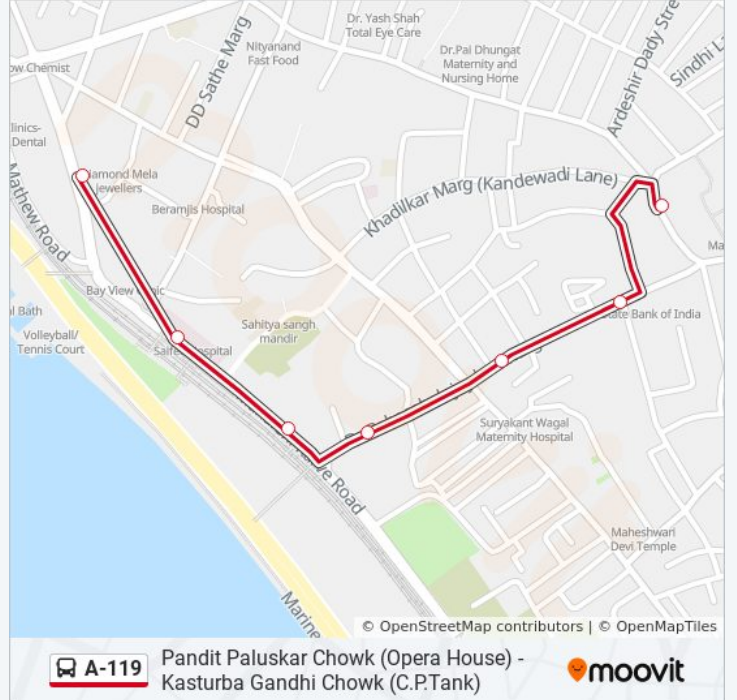

 **A-119****Pandit Paluskar Chowk (Opera House) - Kasturba Gandhi Chowk (C.P.Tank)**[Get The App](#)

The A-119 bus line (Pandit Paluskar Chowk (Opera House) - Kasturba Gandhi Chowk (C.P.Tank)) has 2 routes. For regular weekdays, their operation hours are:

Direction: Kasturba Gandhi Chowk (C.P.Tank)

7 stops

[VIEW LINE SCHEDULE](#)

Pandit Paluskar Chowk (Opera House)

Saifee Hospital

Sk Patil Garden

Charni Road Railway Station

Thakurdwar

A-119 bus Info**Direction:** Kasturba Gandhi Chowk (C.P.Tank)**Stops:** 7**Trip Duration:** 3 min**Line Summary:**

Direction: Pandit Paluskar Chowk (Opera House)

7 stops

[VIEW LINE SCHEDULE](#)

- Kasturba Gandhi Chowk (C.P.Tank)
- Phanaswadi
- Thakurdwar
- Charni Road Railway Station
- Sk Patil Garden
- Saifee Hospital
- Pandit Paluskar Chowk (Opera House)