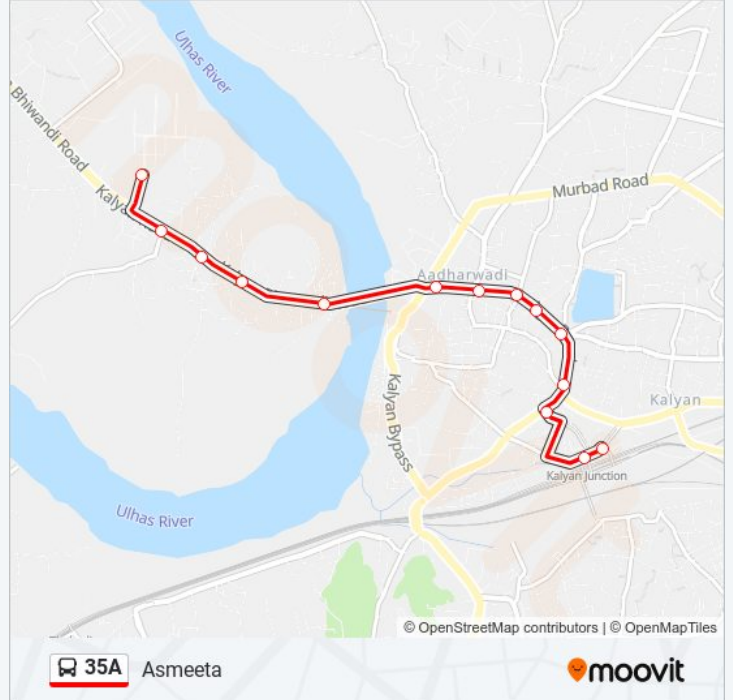

 **35A**

Asmeeta

Get The App

The 35A bus line (Asmeeta) has 2 routes. For regular weekdays, their operation hours are:

(1) Asmeeta: 08:00 - 18:20(2) Kalyan Station: 08:35 - 19:10

Use the Moovit App to find the closest 35A bus station near you and find out when is the next 35A bus arriving.

Direction: Asmeeta

14 stops

[VIEW LINE SCHEDULE](#)

Kalyan Station
S.T.Stand Kalyan
Gurudev Hotel Station Road
Chhatrapati Shivaji Maharaj Chowk Kalyan
Sahajanand Chowk Kalyan
Telvane Hospital Kalyan Road
Ganesh Towers
Lal Chowky
Durgadi Chowk Kalyan Road
Ram Mandir Kongaon
Kongaon
Panyachi Taki Kongaon
Samarth Engineerings
Asmeeta

35A bus Time Schedule

Asmeeta Route Timetable:

Sunday	08:00 - 18:20
Monday	08:00 - 18:20
Tuesday	08:00 - 18:20
Wednesday	08:00 - 18:20
Thursday	08:00 - 18:20
Friday	08:00 - 18:20
Saturday	08:00 - 18:20

35A bus Info

Direction: Asmeeta

Stops: 14

Trip Duration: 15 min

Line Summary:

Direction: Kalyan Station

15 stops

[VIEW LINE SCHEDULE](#)

- Asmeeta
- Samarth Engineerings
- Panyachi Taki Kongaon
- Kongaon
- Ram Mandir Kongaon
- Durgadi Chowk Bhiwandi Road
- Durgadi Chowk Kalyan Road
- Lal Chowky
- Ganesh Towers
- Telvane Hospital Kalyan Road
- Sahajanand Chowk Kalyan
- Chhatrapati Shivaji Maharaj Chowk Kalyan
- Gurudev Hotel Station Road
- S. T. Stand Kalyan
- Kalyan Station