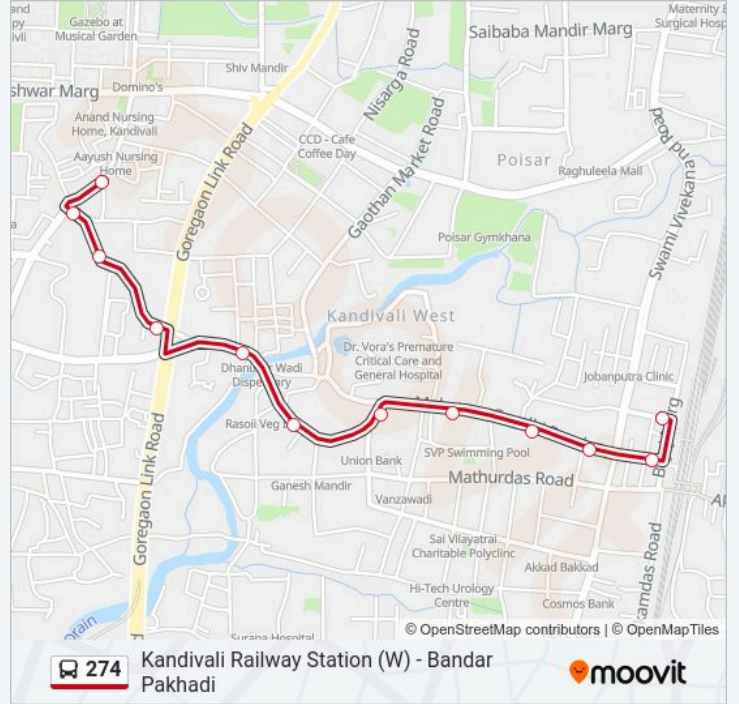

274

Kandivali Railway Station (W) - Bandar Pakhadi

Get The App

The 274 bus line (Kandivali Railway Station (W) - Bandar Pakhadi) has 2 routes. For regular weekdays, their operation hours are:

(1) Bandar Pakhadi: 06:00 - 21:45(2) Kandivali Railway Station (W): 06:15 - 22:00

Use the Moovit App to find the closest 274 bus station near you and find out when is the next 274 bus arriving.

Direction: Bandar Pakhadi

12 stops

[VIEW LINE SCHEDULE](#)

Kandivali Railway Station (W)

Kandivali Railway Station (W)

Netaji Public School

Bandar Pakhadi

274 bus Time Schedule

Bandar Pakhadi Route Timetable:

Sunday	06:00 - 21:45
Monday	06:00 - 21:45
Tuesday	06:00 - 21:45
Wednesday	06:00 - 21:45
Thursday	06:00 - 21:45
Friday	06:00 - 21:45
Saturday	06:00 - 21:45

274 bus Info

Direction: Bandar Pakhadi

Stops: 12

Trip Duration: 7 min

Line Summary:

Direction: Kandivali Railway Station (W)

12 stops

[VIEW LINE SCHEDULE](#)