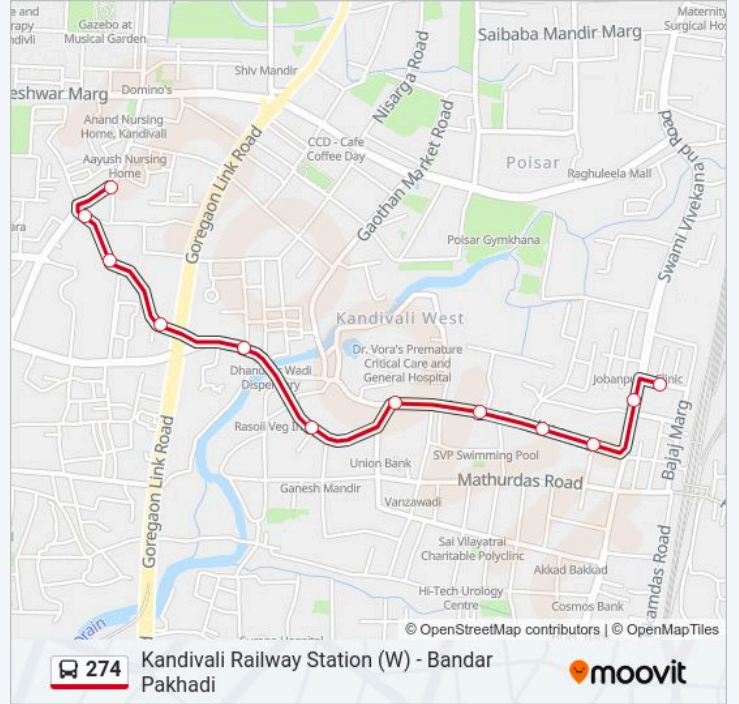

274

Kandivali Railway Station (W) - Bandar Pakhadi

Get The App

The 274 bus line (Kandivali Railway Station (W) - Bandar Pakhadi) has 2 routes. For regular weekdays, their operation hours are:

(1) Bandar Pakhadi: 06:00 - 21:45(2) Kandivali Railway Station (W): 06:15 - 22:00

Use the Moovit App to find the closest 274 bus station near you and find out when is the next 274 bus arriving.

Direction: Bandar Pakhadi

12 stops

[VIEW LINE SCHEDULE](#)

Kandivali Railway Station (W)

Kandivali Railway Station (W)

274 bus Info

Direction: Bandar Pakhadi

Stops: 12

Trip Duration: 7 min

Line Summary:

Direction: Kandivali Railway Station (W)

12 stops

[VIEW LINE SCHEDULE](#)

274 bus Info

Direction: Kandivali Railway Station (W)

Stops: 12

Trip Duration: 7 min

Line Summary:

274 bus time schedules and route maps are available in an offline PDF at moovitapp.com. Use the Moovit App to see live bus times, train schedule or subway schedule, and step-by-step directions for all public transit in Mumbai.