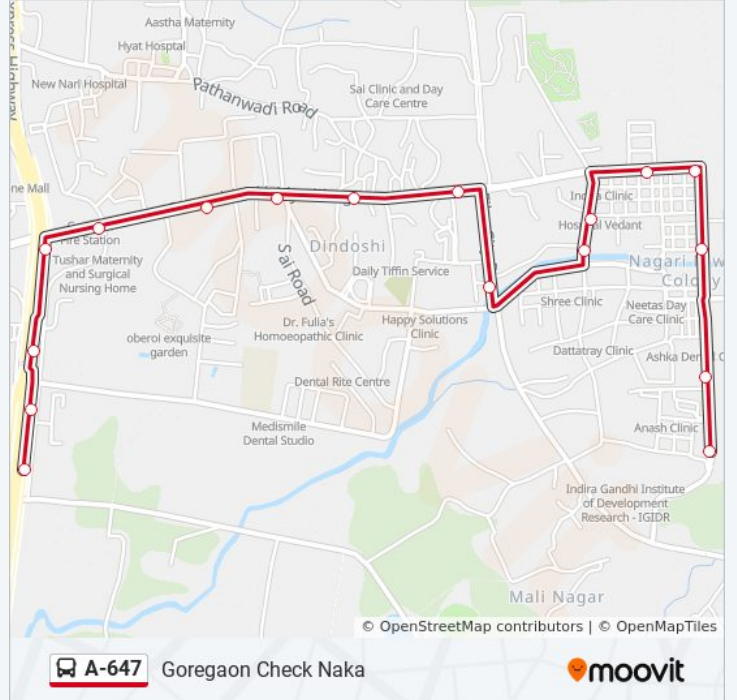

A-647

Goregaon Check Naka

View In Website Mode

The A-647 bus line (Goregaon Check Naka) has 2 routes. For regular weekdays, their operation hours are:

(1) Goregaon Check Naka: 6:00 AM - 9:40 PM (2) Shivshahi Prakalp (Mantri Park): 6:20 AM - 10:00 PM

Use the Moovit App to find the closest A-647 bus station near you and find out when is the next A-647 bus arriving.

Direction: Goregaon Check Naka

17 stops

[VIEW LINE SCHEDULE](#)

Shivshahi Prakalp (Mantri Park)
Satpuda Society
Maitraiya Society
Infinity It Park
Sankalp Society (Nagari Niwara)
Nagari Niwara Vidyalaya
Municipal Colony Sector B
Hanuman Nagar
Wagheshwari Mandir
Gokuldharm Market
Session Court (Dindoshi)
Dindoshi Bus Station
General A.K.Vaidya Marg Junction
General A.K.Vaidya Marg Junction
Virwani Estate / Sarvodaya Ngr.
Doodhsagar Society
Goregaon Check Naka

A-647 bus Time Schedule

Goregaon Check Naka Route Timetable:

Sunday	6:00 AM - 9:40 PM
Monday	6:00 AM - 9:40 PM
Tuesday	6:00 AM - 9:40 PM
Wednesday	6:00 AM - 9:40 PM
Thursday	6:00 AM - 9:40 PM
Friday	6:00 AM - 9:40 PM
Saturday	6:00 AM - 9:40 PM

A-647 bus Info**Direction:** Goregaon Check Naka**Stops:** 17**Trip Duration:** 12 min**Line Summary:**

Direction: Shivshahi Prkalp (Mantri Park)

17 stops

[VIEW LINE SCHEDULE](#)

- Goregaon Check Naka
- Virwani Estate / Sarvodaya Nagar
- General A.K.Vaidya Marg Junction
- General A.K.Vaidya Marg Junction
- Dindoshi Bus Station
- Session Court (Dindoshi)
- Gokuldharm Market
- Wagheshwari Mandir
- Hanuman Nagar
- Municipal Colony Sector-B
- Nagari Niwara Vidyalaya
- Suyash Vyapar Complex
- Sankalp Society (Nagari Niwara)
- Infinity It Park
- Maitrayiya Society
- Satpuda Society
- Shivshahi Prkalp (Mantri Park)