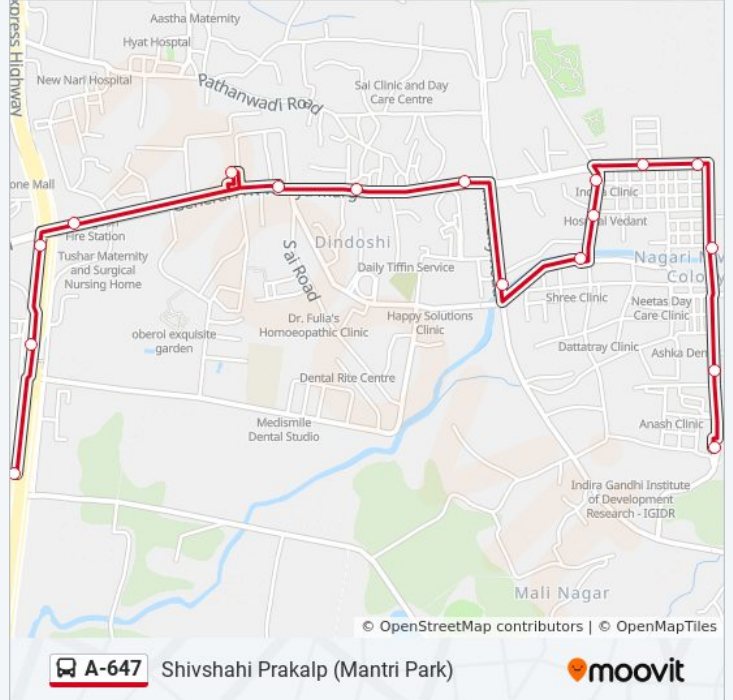

Use the Moovit App to find the closest A-647 bus station near you and find out when is the next A-647 bus arriving.

Direction: Goregaon Check Naka

17 stops

[VIEW LINE SCHEDULE](#)

Shivshahi Prakalp (Mantri Park)
Satpuda Society
Maitraiya Society
Infinity It Park
Sankalp Society (Nagari Niwara)
Nagari Niwara Vidyalaya
Municipal Colony Sector B
Hanuman Nagar
Wagheshwari Mandir
Gokuldharm Market
Session Court (Dindoshi)
Dindoshi Bus Station
General A.K.Vaidya Marg Junction
General A.K.Vaidya Marg Junction
Virwani Estate / Sarvodaya Ngr.
Doodhsagar Society
Goregaon Check Naka

A-647 bus Info**Direction:** Goregaon Check Naka**Stops:** 17**Trip Duration:** 12 min**Line Summary:**

Direction: Shivshahi Prkalp (Mantri Park)

17 stops

[VIEW LINE SCHEDULE](#)

- Goregaon Check Naka
- Virwani Estate / Sarvodaya Nagar
- General A.K.Vaidya Marg Junction
- General A.K.Vaidya Marg Junction
- Dindoshi Bus Station
- Session Court (Dindoshi)
- Gokuldharm Market
- Wagheshwari Mandir
- Hanuman Nagar
- Municipal Colony Sector-B
- Nagari Niwara Vidyalaya
- Suyash Vyapar Complex
- Sankalp Society (Nagari Niwara)
- Infinity It Park
- Maitrayiya Society
- Satpuda Society
- Shivshahi Prkalp (Mantri Park)

A-647 bus Time Schedule

Shivshahi Prkalp (Mantri Park) Route Timetable:

Sunday	6:20 AM - 10:00 PM
Monday	6:20 AM - 10:00 PM
Tuesday	6:20 AM - 10:00 PM
Wednesday	6:20 AM - 10:00 PM
Thursday	6:20 AM - 10:00 PM
Friday	6:20 AM - 10:00 PM
Saturday	6:20 AM - 10:00 PM

A-647 bus Info

Direction: Shivshahi Prkalp (Mantri Park)

Stops: 17

Trip Duration: 13 min

Line Summary:

A-647 bus time schedules and route maps are available in an offline PDF at moovitapp.com. Use the [Moovit App](#) to see live bus times, train schedule or subway schedule, and step-by-step directions for all public transit in Mumbai.