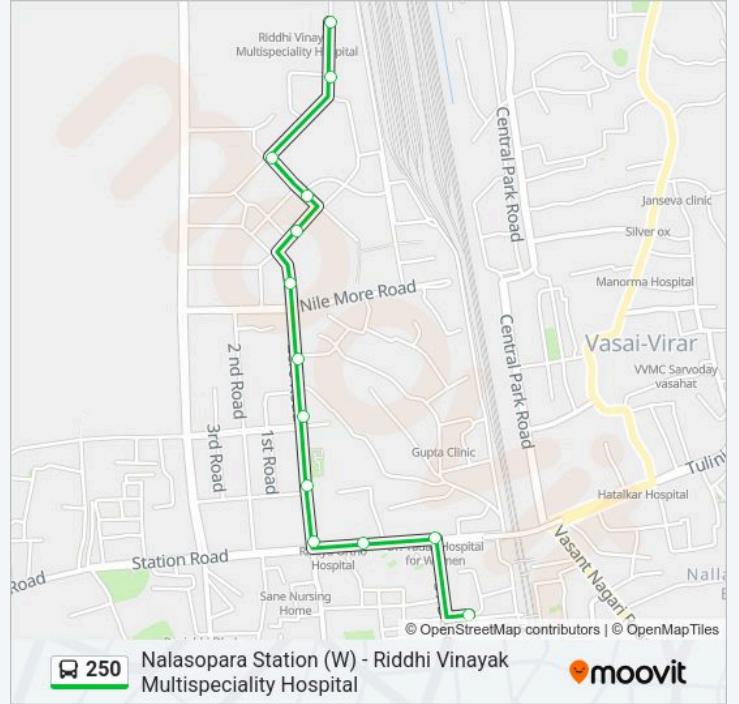

250 bus time schedules and route maps are available in an offline PDF at moovitapp.com. Use the Moovit App to see live bus times, train schedule or subway schedule, and step-by-step directions for all public transit in Mumbai.

© 2025 Moovit - All Rights Reserved