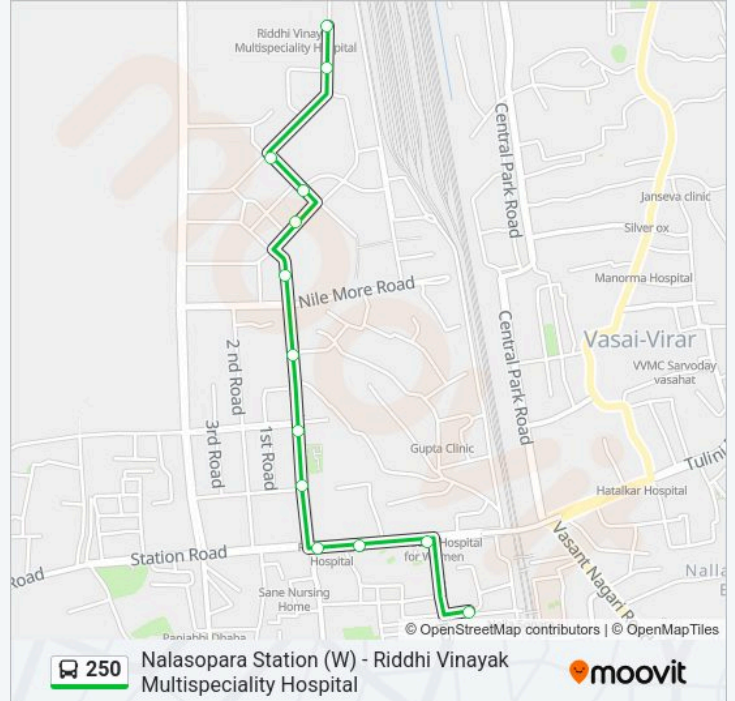

Direction: Nalasopara Station (W)

13 stops

[VIEW LINE SCHEDULE](#)

- Riddhi Vinayak Multispeciality Hospital
- Yashwant Gaurav Complex
- Shree Sai Enclave
- Niswaarth Hospital
- Deep Heights
- Sai Abhyuday Complex
- Poonam Palash
- Fun Fiesta Multiplex
- V.V.M.C.Office / Vrundavan Garden
- Patankar Park
- Satyam Complex
- Panchmukhi Mandir
- Nalasopara (W)

250 bus Time Schedule

Nalasopara Station (W) Route Timetable:

Monday	06:50-21:40
Tuesday	06:50-21:40
Wednesday	06:50-21:40
Thursday	06:50-21:40
Friday	06:50-21:40
Saturday	06:50-21:40
Sunday	06:50-21:40

250 bus Info

Direction: Nalasopara Station (W)

Stops: 13

Trip Duration: 10 min

Line Summary: