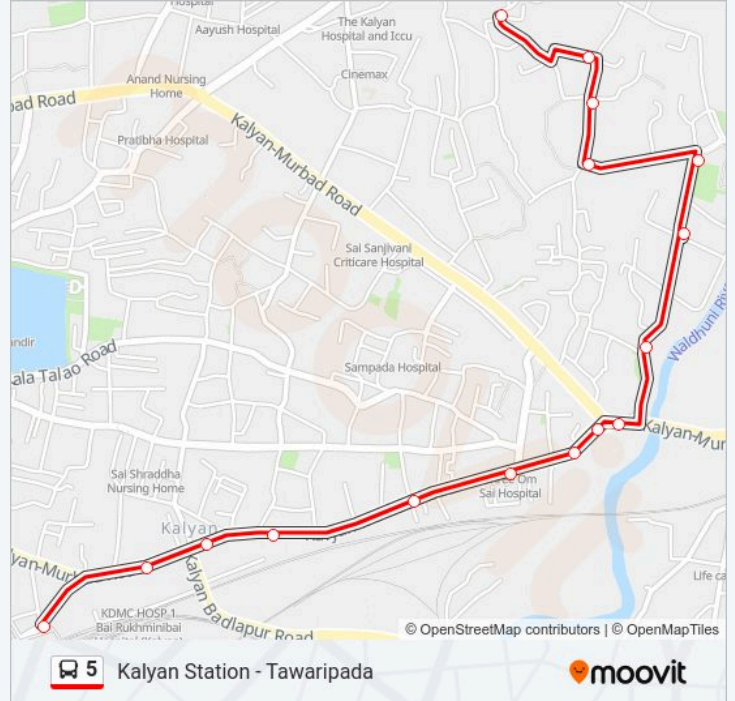

## Kalyan Station - Tawaripada

[Get The App](#)

The 5 bus line (Kalyan Station - Tawaripada) has 2 routes. For regular weekdays, their operation hours are:  
(1) Kalyan Station: 09:20 - 23:00(2) Tawaripada: 16:00 - 22:40  
Use the Moovit App to find the closest 5 bus station near you and find out when is the next 5 bus arriving.

### Direction: Kalyan Station

16 stops

[VIEW LINE SCHEDULE](#)

- Tawari Pada
- Gauripada
- Giridhar Complex / Karnala Devi Chowk
- Gauripada Talav
- Vrundavan Sankul
- Yogidham
- Anupam Nagar
- Bhawani Chowk
- Prem Auto Chowk
- Ganesh Ghat Depot
- Pournima
- Syndicate
- State Bank
- Subhash Chowk
- Rambaug
- Kalyan Station

### 5 bus Info

**Direction:** Kalyan Station

**Stops:** 16

**Trip Duration:** 11 min

**Line Summary:**

### Direction: Tawaripada

16 stops

[VIEW LINE SCHEDULE](#)

- Kalyan Station
- Rambaug
- Subhash Chowk
- State Bank
- Syndicate
- Pournima
- Ganesh Ghat Depot
- Prem Auto Chowk
- Bhawani Chowk
- Anupam Nagar
- Yogidham
- Vrundavan Sankul
- Gauripada Talav
- Giridhar Complex / Karnala Devi Chowk
- Gauripada
- Tawari Pada