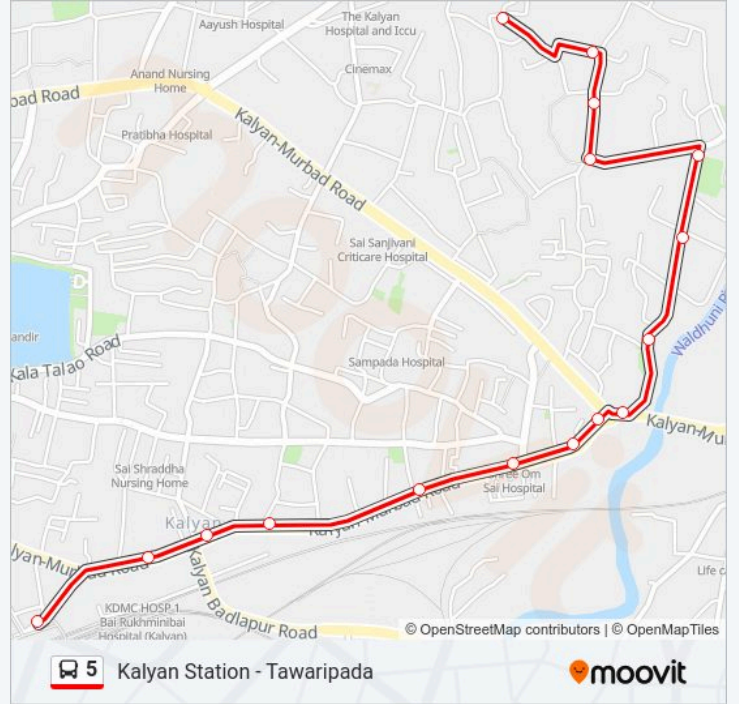

## Kalyan Station - Tawaripada

[Get The App](#)

The 5 bus line (Kalyan Station - Tawaripada) has 2 routes. For regular weekdays, their operation hours are:  
(1) Kalyan Station: 09:20 - 23:00(2) Tawaripada: 16:00 - 22:40  
Use the Moovit App to find the closest 5 bus station near you and find out when is the next 5 bus arriving.

### 5 bus Info

**Direction:** Kalyan Station

**Stops:** 16

**Trip Duration:** 11 min

**Line Summary:**

### Direction: Tawaripada

16 stops

[VIEW LINE SCHEDULE](#)

- Kalyan Station
- Rambaug
- Subhash Chowk
- State Bank
- Syndicate
- Pournima
- Ganesh Ghat Depot
- Prem Auto Chowk
- Bhawani Chowk
- Anupam Nagar
- Yogidham
- Vrundavan Sankul
- Gauripada Talav
- Giridhar Complex / Karnala Devi Chowk
- Gauripada
- Tawari Pada

### 5 bus Info

**Direction:** Tawaripada

**Stops:** 16

**Trip Duration:** 12 min

**Line Summary:**

5 bus time schedules and route maps are available in an offline PDF at [moovitapp.com](https://moovitapp.com). Use the Moovit App to see live bus times, train schedule or subway schedule, and step-by-step directions for all public transit in Mumbai.