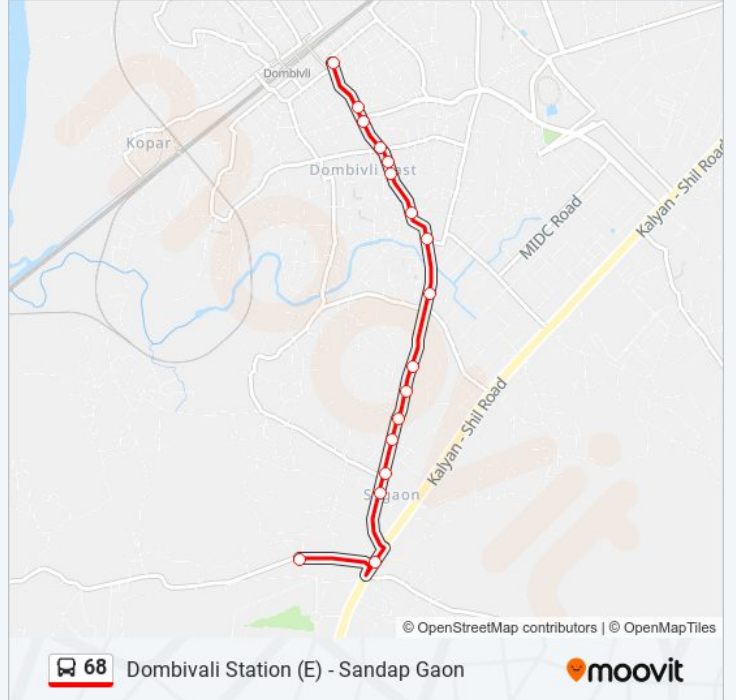

**68 bus Info**

**Direction:** Dombivali Station (East)

**Stops:** 17

**Trip Duration:** 11 min

**Line Summary:**

## Direction: Sandap Gaon

17 stops

[VIEW LINE SCHEDULE](#)

Dombivali Railway Station (E)  
Shivaji Chowk  
Char Phata  
Namdev Path  
Gaondevi Temple / Sane Guruji Seva Mandal  
Pandurang Wadi  
Vijaya Bank Samore  
Shivaji Udyog Nagar  
Star Colony  
Sagaon / Hanuman Temple  
Sanghavi  
Hanuman Nagar Sangavi Garden  
Pimpleshwar  
Anand Chemicalsv  
Shani Mandir  
Manpada Gaon  
Sandap Gaon

## 68 bus Time Schedule

Sandap Gaon Route Timetable:

Sunday	18:45 - 19:55
Monday	18:45 - 19:55
Tuesday	18:45 - 19:55
Wednesday	18:45 - 19:55
Thursday	18:45 - 19:55
Friday	18:45 - 19:55
Saturday	18:45 - 19:55

## 68 bus Info

**Direction:** Sandap Gaon

**Stops:** 17

**Trip Duration:** 14 min

**Line Summary:**

68 bus time schedules and route maps are available in an offline PDF at [moovitapp.com](https://moovitapp.com). Use the Moovit App to see live bus times, train schedule or subway schedule, and step-by-step directions for all public transit in Mumbai.