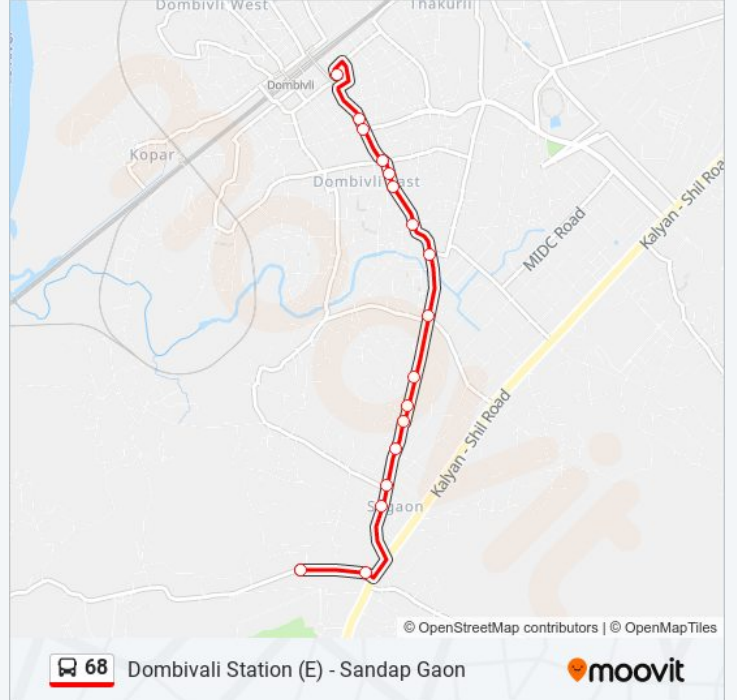

**Direction: Dombivali Station (East)**

17 stops

[VIEW LINE SCHEDULE](#)

- Sandap Gaon
- Manpada Gaon
- Shani Mandir
- Anand Chemicals
- Pimpleshwar
- Hanuman Nagar Sangavi Garden
- Sanghavi
- Sagaon / Hanuman Temple
- Star Colony
- Shivaji Udyog Nagar
- Vijaya Bank Samore
- Pandurang Wadi
- Gaondevi Temple / Sane Guruji Seva Mandal
- Namdev Path
- Char Phata
- Shivaji Chowk
- Dombivali Railway Station (E)

**68 bus Time Schedule**

Dombivali Station (East) Route Timetable:

Sunday	19:20 - 20:30
Monday	19:20 - 20:30
Tuesday	19:20 - 20:30
Wednesday	19:20 - 20:30
Thursday	19:20 - 20:30
Friday	19:20 - 20:30
Saturday	19:20 - 20:30

**68 bus Info**

**Direction:** Dombivali Station (East)

**Stops:** 17

**Trip Duration:** 11 min

**Line Summary:**

## 68 bus Info

**Direction:** Sandap Gaon

**Stops:** 17

**Trip Duration:** 14 min

**Line Summary:**

68 bus time schedules and route maps are available in an offline PDF at [moovitapp.com](https://moovitapp.com). Use the Moovit App to see live bus times, train schedule or subway schedule, and step-by-step directions for all public transit in Mumbai.