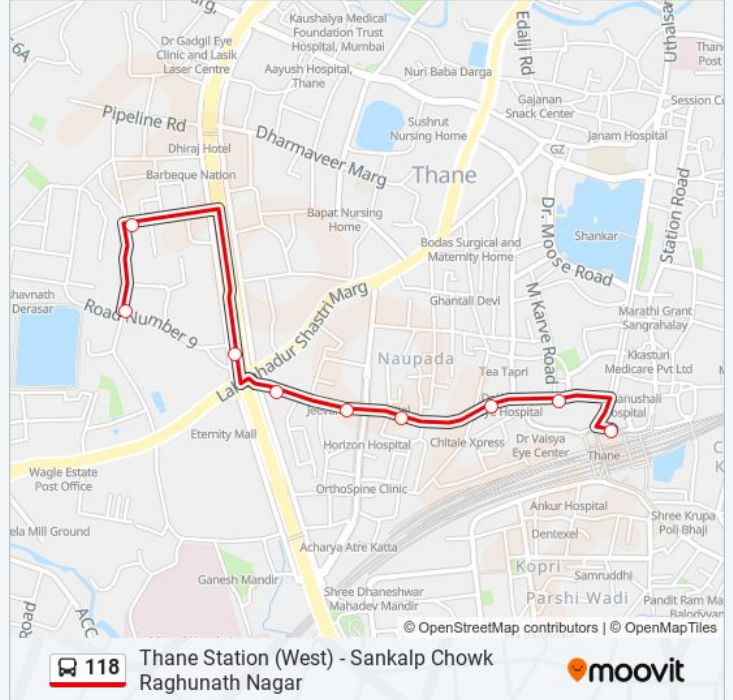

118

Thane Station (West) - Sankalp Chowk Raghunath Nagar

Get The App

The 118 bus line (Thane Station (West) - Sankalp Chowk Raghunath Nagar) has 2 routes. For regular weekdays, their operation hours are:

(1) Sankalp Chowk: 06:45 - 20:55(2) Thane Station (W): 07:15 - 21:20

Use the Moovit App to find the closest 118 bus station near you and find out when is the next 118 bus arriving.

Direction: Sankalp Chowk

Marathon Chowk (Teen Hath Naka)

Hajuri Dargah

Sankalp Chowk

118 bus Time Schedule

Sankalp Chowk Route Timetable:

Sunday	06:45 - 20:55
Monday	06:45 - 20:55
Tuesday	06:45 - 20:55
Wednesday	06:45 - 20:55
Thursday	06:45 - 20:55
Friday	06:45 - 20:55
Saturday	06:45 - 20:55

118 bus Info

Direction: Sankalp Chowk

Stops: 9

Trip Duration: 7 min

Line Summary:

Direction: Thane Station (W)

8 stops

[VIEW LINE SCHEDULE](#)