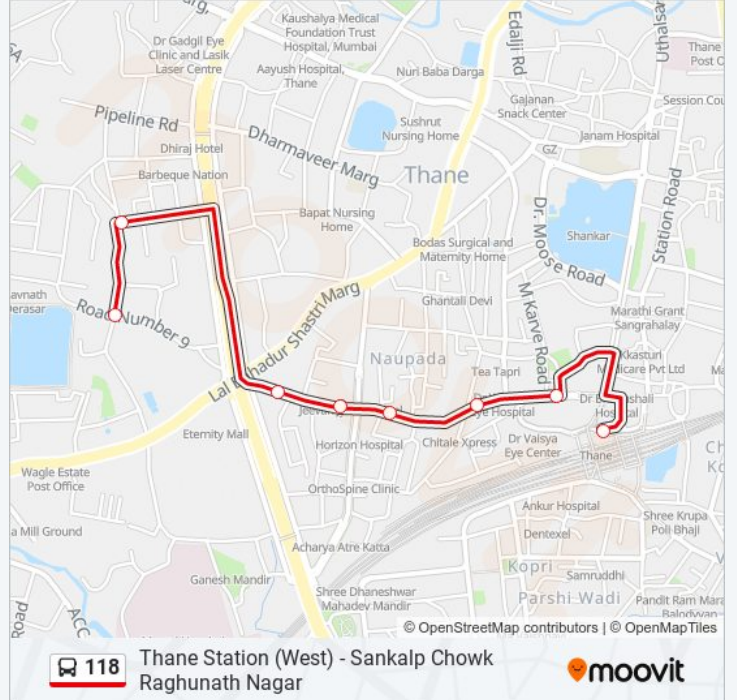

118 bus time schedules and route maps are available in an offline PDF at moovitapp.com. Use the [Moovit App](#) to see live bus times, train schedule or subway schedule, and step-by-step directions for all public transit in Mumbai.

[About Moovit](#) • [MaaS Solutions](#) • [Supported Countries](#) • [Mooviter Community](#)

© 2024 Moovit - All Rights Reserved

Check Live Arrival Times