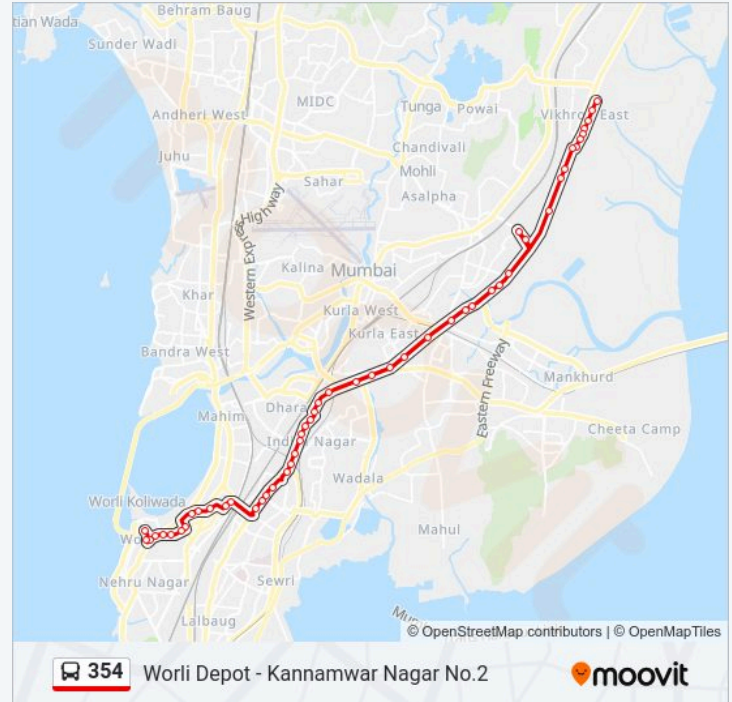

### 354 bus Info

**Direction:** Worli Depot

**Stops:** 51

**Trip Duration:** 51 min

**Line Summary:**

Ruia College

Ruia College

Khodadad Circle (Dadar T.T.)