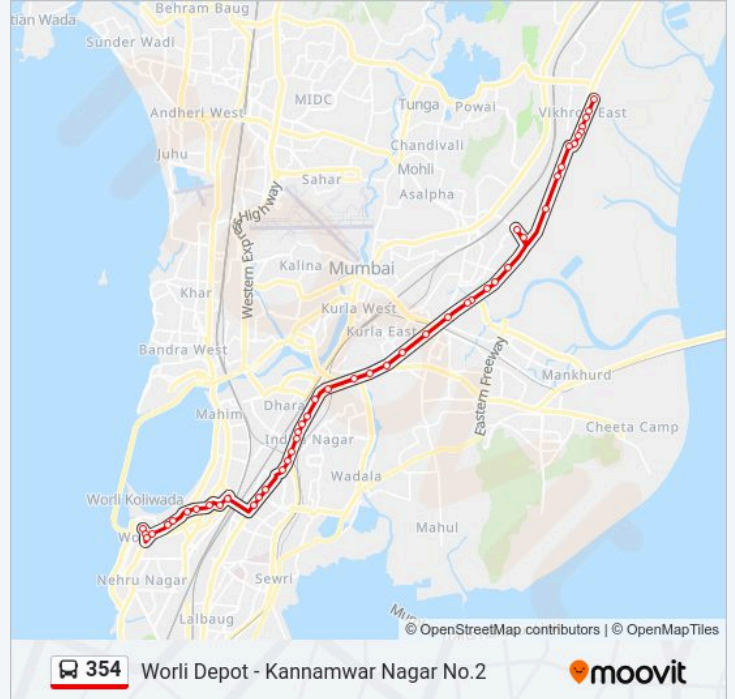

Rani Laxmibai Chowk (Sion)

Highway Apartment

Everard Nagar

Priyadarshini

Suman Nagar / Lokshahir Sathe Udyan

S.G.Barve Marg Naka (Kurla-E)

Postal Colony

Amar Mahal / Chedda Nagar

Chheda Nagar

Jijamata Bhosale Marg Junction

R.T.O / Kamraj Nagar (Ghatkopar)

Nalanda Society Ghatkopar

Ramabai Nagar (Ghatkopar)

Ghatkopar Bus Station

Ghatkopar Depot

Godrej Soap Company (Vikhroli)

Godrej Company (East)

Vikhroli Village

Vikhroli Station Road (E)

Vikhroli Station Road No.1

Kannamwar Nagar

Kannamwar Nagar No.1

Kannamwar Nagar Hospital

Vikhroli Court

Vikas Vidyalaya

Kannamwar Nagar No.2

Worli Depot - Kannamwar Nagar No.2

Direction: Worli Depot

51 stops

[VIEW LINE SCHEDULE](#)

Kannamwar Nagar No.2

Vikas Vidyalaya

Vikhroli Court

354 bus Time Schedule

Worli Depot Route Timetable:

Sunday	06:00 - 22:30
Monday	06:00 - 22:30
Tuesday	06:00 - 22:30
Wednesday	06:00 - 22:30