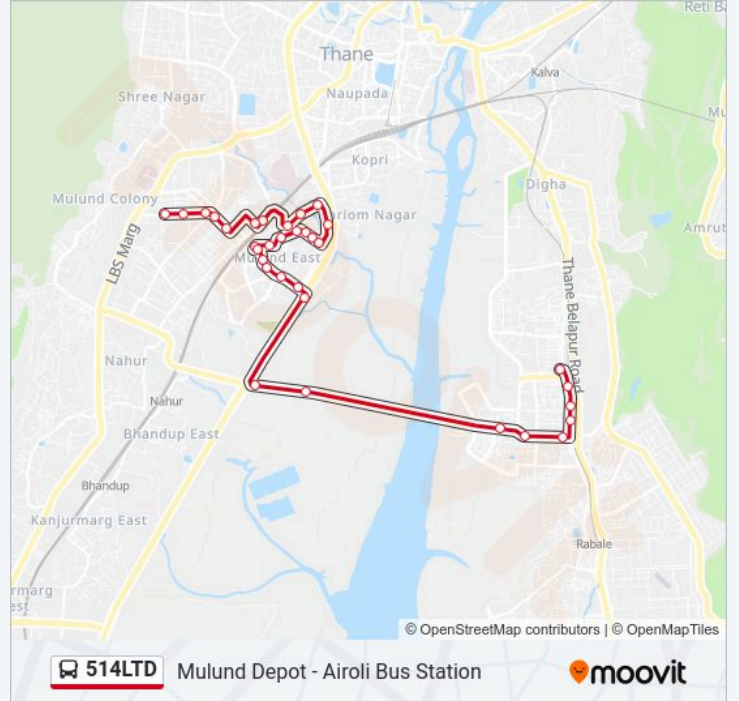

**514LTD bus Info****Direction:** Airoli Bus Station**Stops:** 33**Trip Duration:** 26 min**Line Summary:**

Navghar Road

Chainani Elder Home

Mithagar Mhada Colony (Mulund-E)

Bhandup Pumping Station (Link Road)

Airoli Toll Naka (Mulund-E)

Airoli Sector 10 (Dr.Babasaheb Ambedkar Bhavan)

Diva Gaon Kopra

Airoli Sector 5

Sahakar Bazar (Airoli)

Airoli Sector 5 / Abhang Society

Airoli Sector 4 (Abhang Society)

Airoli Bus Station

### Direction: Mulund Depot

35 stops

[VIEW LINE SCHEDULE](#)

Airoli Bus Station

Airoli Sector 4 (Abhang Society)

Airoli Sector 5 / Abhang Society

Sahakar Bazar (Airoli)

Airoli Sector 5