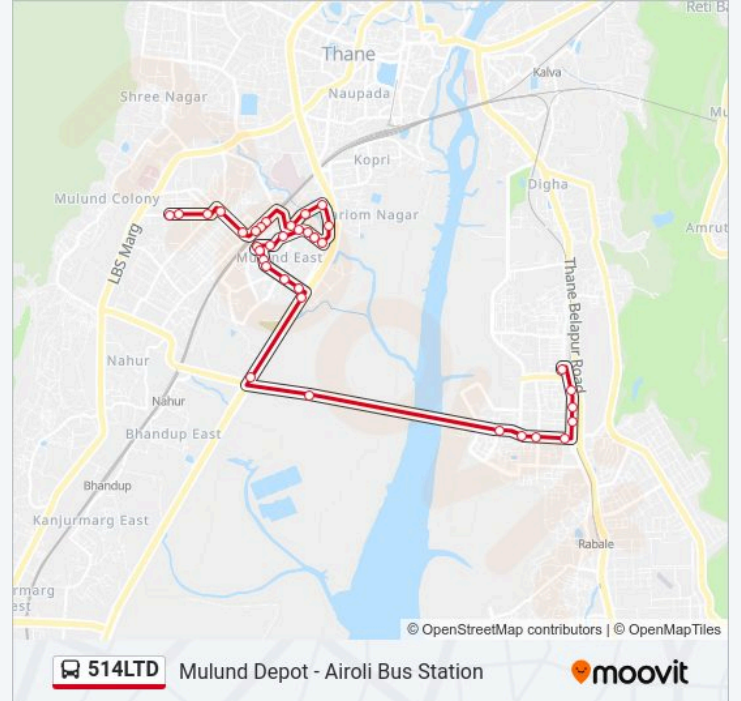

Mulund Railway Station (E)

Mulund Railway Station (E)

Municipal Hospital Mulund

Gawanpada (Mulund-E)

Holy Angels Vidyalaya

Shreeji Avenue Society

I.E.S.Vidyalaya

Gawanpada Fire Brigade (Mulund-E)

Wamanrao Muranjan School

Jain Mandir Mulund

Neelam Nagar Phase 2

Neelam Nagar Building No 3/4

Over Bridge

Mulund Court / Mulund Railway Station (W)

Mulund Railway Station (W)

Mulund Railway Station (W)

Dhanvantari Hospital

Maharishi Arvind Chowk

M.C.G.M Garden (Mulund-W)

Mulund Depot

514LTD bus time schedules and route maps are available in an offline PDF at moovitapp.com. Use the Moovit App to see live bus times, train schedule or subway schedule, and step-by-step directions for all public transit in Mumbai.

© 2024 Moovit - All Rights Reserved