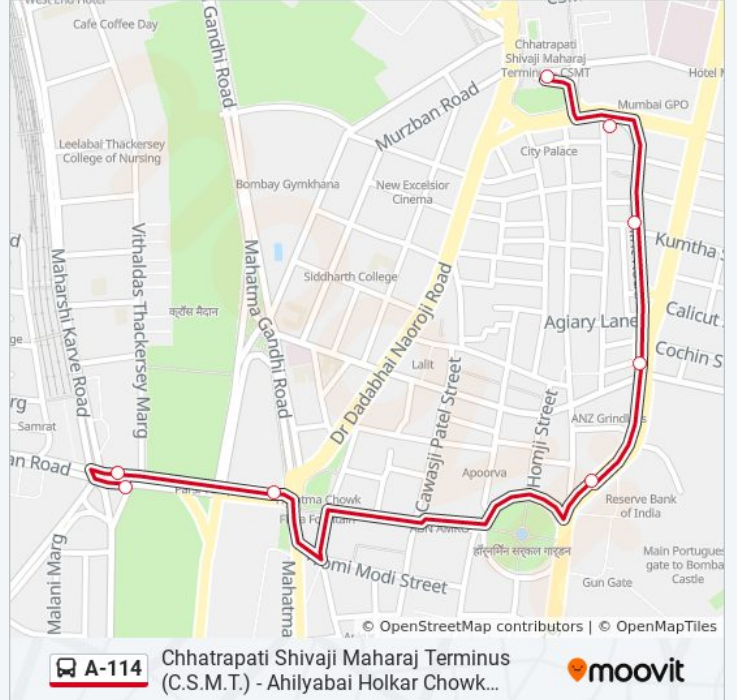

Timetable:

Sunday	08:30 - 20:30
Monday	08:30 - 20:30
Tuesday	08:30 - 20:30
Wednesday	08:30 - 20:30
Thursday	08:30 - 20:30
Friday	08:30 - 20:30
Saturday	08:30 - 20:30

**A-114 bus Info****Direction:** Ahilyabai Holkar Chowk (Churchgate)**Stops:** 8**Trip Duration:** 7 min**Line Summary:**

## Direction: Chhatrapati Shivaji Maharaj Terminus (C.S.M.T.)

8 stops

[VIEW LINE SCHEDULE](#)

- Ahilyabai Holkar Chk. Eross Cinema
- Ahilyabai Holkar Chowk (Churchgate)
- Hutatma Chowk (O.C.S)
- Reserve Bank Of India (Fort)
- Swami D.Saraswati Chowk
- Swami Dyanand Saraswati Chowk (Fort)
- Chhatrapati Shivaji Maharaj Terminus (G.P.O.)
- Chhatrapati Shivaji Maharaj Terminus (C.S.M.T.)

## A-114 bus Time Schedule

Chhatrapati Shivaji Maharaj Terminus (C.S.M.T.)

Route Timetable:

Sunday	08:45 - 20:45
Monday	08:45 - 20:45
Tuesday	08:45 - 20:45
Wednesday	08:45 - 20:45
Thursday	08:45 - 20:45
Friday	08:45 - 20:45
Saturday	08:45 - 20:45

## A-114 bus Info

**Direction:** Chhatrapati Shivaji Maharaj Terminus (C.S.M.T.)

**Stops:** 8

**Trip Duration:** 5 min

**Line Summary:**

A-114 bus time schedules and route maps are available in an offline PDF at [moovitapp.com](https://moovitapp.com). Use the [Moovit App](#) to see live bus times, train schedule or subway schedule, and step-by-step directions for all public transit in Mumbai.