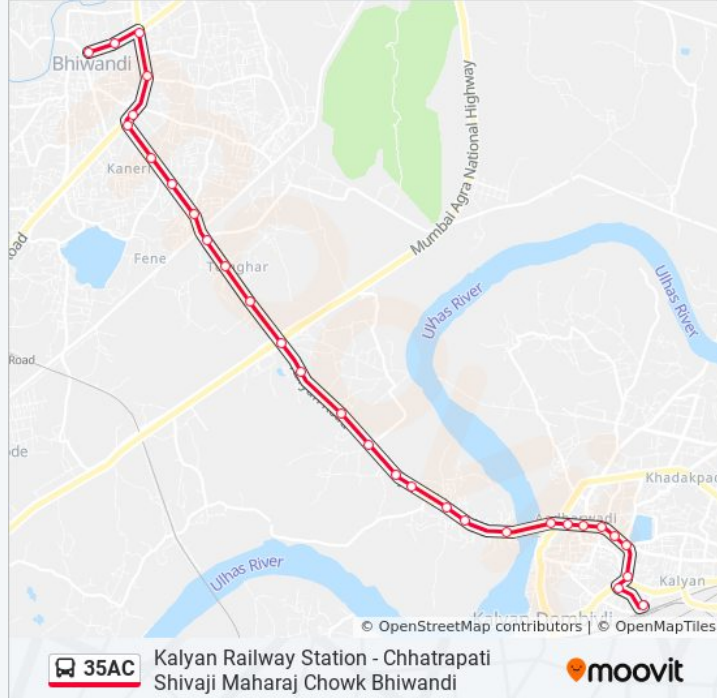

Kongaon

Ram Mandir Kongaon

Durgadi Chowk Bhiwandi Road

Durgadi Chowk Kalyan Road

Lal Chowky

Ganesh Towers

Telvane Hospital Kalyan Road

Sahajanand Chowk Kalyan

Chhatrapati Shivaji Maharaj Chowk Kalyan

Gurudev Hotel Station Road

S.T.Stand Kalyan

Kalyan Station

35AC bus time schedules and route maps are available in an offline PDF at moovitapp.com. Use the [Moovit App](#) to see live bus times, train schedule or subway schedule, and step-by-step directions for all public transit in Mumbai.

[About Moovit](#) • [MaaS Solutions](#) • [Supported Countries](#) • [Mooviter Community](#)

© 2024 Moovit - All Rights Reserved

Check Live Arrival Times