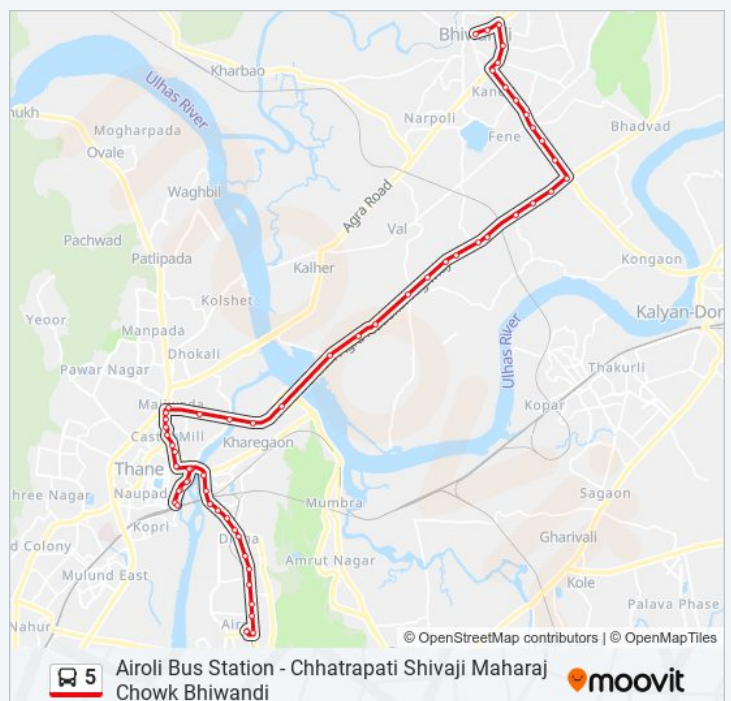

### 5 bus Info

**Direction:** Airoli Bus Station

**Stops:** 60

**Trip Duration:** 76 min

**Line Summary:**

Mankoli

Indian Oil Diva Highway

Anjur Gaon

## 5 bus Time Schedule

Chhatrapati Shivaji Maharaj Chowk Bhiwandi Route  
Timetable:

Sunday	06:00 - 20:15
Monday	06:00 - 20:15
Tuesday	06:00 - 20:15
Wednesday	06:00 - 20:15
Thursday	06:00 - 20:15
Friday	06:00 - 20:15
Saturday	06:00 - 20:15

## 5 bus Info

**Direction:** Chhatrapati Shivaji Maharaj Chowk Bhiwandi

**Stops:** 58

**Trip Duration:** 79 min

**Line Summary:**

Court Naka (Kanhaji Angre Chowk)

Police Line

Holy Cross School