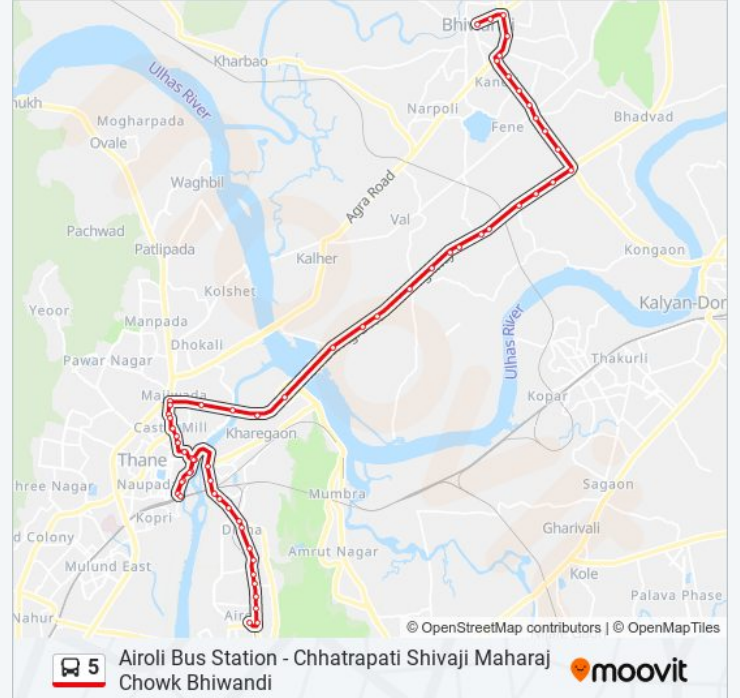

### 5 bus Info

**Direction:** Airoli Bus Station

**Stops:** 60

**Trip Duration:** 76 min

**Line Summary:**

Mankoli

Indian Oil Diva Highway

Anjur Gaon

Vitava Naka

Ganpati Pada (Vitava Naka)

Mukund Company Bridge

Ganesh Nagar

Digha Gaon

M.S.E.B.Digha

Reliable Plaza

Airoli Naka