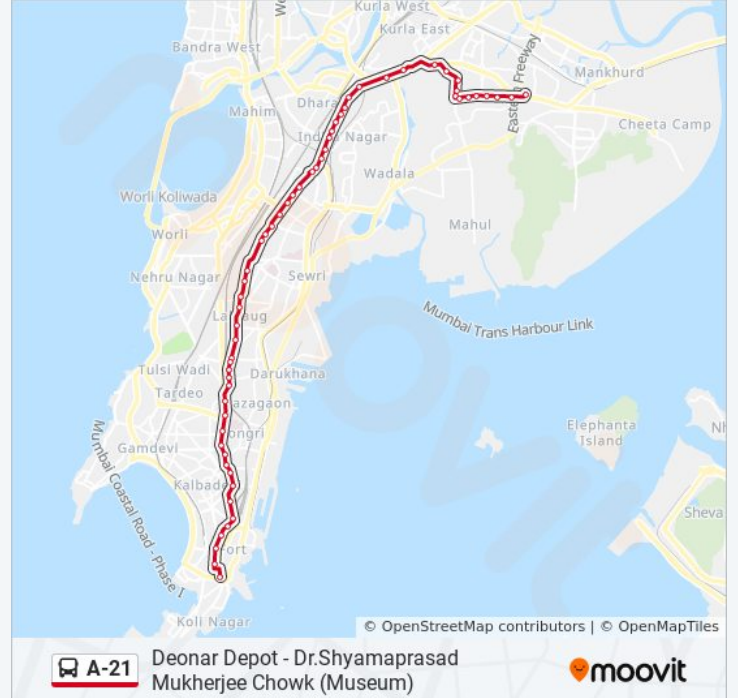

Jijamata Udyan

Jaihind Cinema

Shantaram Pujare Chowk (Kala Chowky)

Sant Jagnade Chowk (Lalbaug)

Bharatmata Cinema

Parel Workshop

Madkebuwa Chowk (Parel)

Hindmata Cinema (Dadar)

Shinde Wadi

Chitra Cinema

Khodadad Circle (Dadar T.T.)

Khodadad Circle (Dadar T.T.)

Ruia College

Kapole Niwas / J.N. Varma Chowk

Maheshwari Udyan

Maheshwari Udyan (Kings Circle)

Matunga Police Station

Gandhi Market Matunga

Lokmanya Tilak Hospital (Sion)

Lokmanya Tilak Hospital (Sion)

Jain Society

Rani Laxmibai Chowk Sion

Rani Laxmibai Chowk

Rani Laxmibai Chowk (Sion)

Highway Apartment

Everard Nagar

Priyadarshani Chuna Bhatti

Umarashi Bappa Chowk

Bhakti Bhavan

Basant Park

Navjeevan Society Chembur

Chembur Colony

Chembur Colony