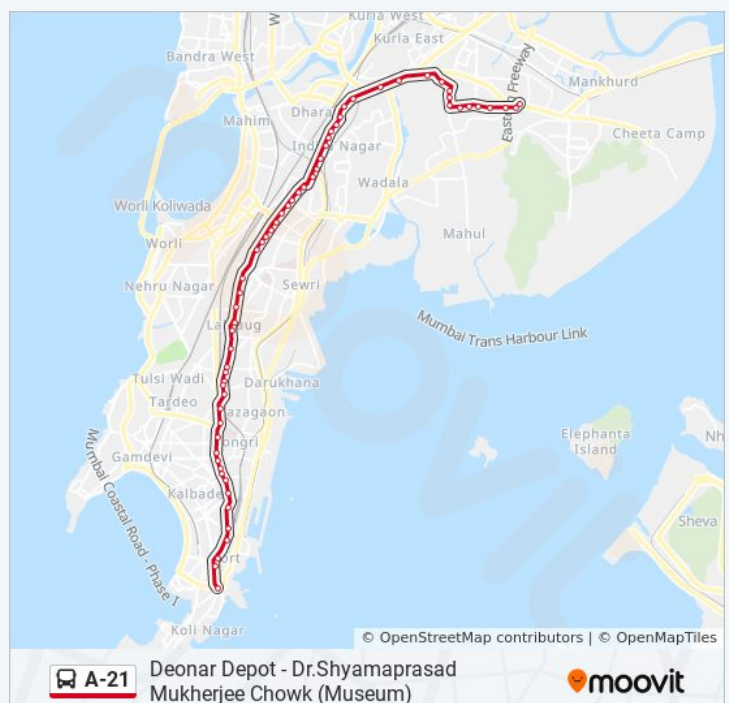

Sunday	12:35 PM - 7:35 PM
Monday	12:35 PM - 7:35 PM
Tuesday	12:35 PM - 7:35 PM
Wednesday	12:35 PM - 7:35 PM
Thursday	12:35 PM - 7:35 PM
Friday	12:35 PM - 7:35 PM
Saturday	12:35 PM - 7:35 PM

**A-21 bus Info**

**Direction:** Dr.Shyamaprasad Mukherjee Chowk (Museum)

**Stops:** 60

**Trip Duration:** 56 min

**Line Summary:**

Matunga Police Station

Maheshwari Udyan (Kings Circle)

Maheshwari Udyan

Kapole Niwas / J.N. Varma Chowk