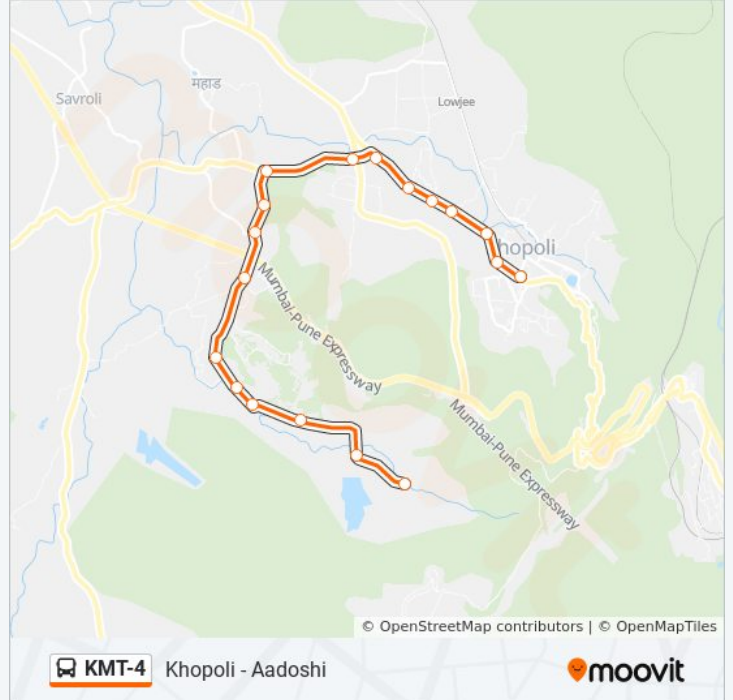

The KMT-4 bus line (Khopoli - Aadoshi) has 2 routes. For regular weekdays, their operation hours are:

(1) Aadoshi: 07:20 - 19:30(2) Khopoli: 07:50 - 20:00

Use the Moovit App to find the closest KMT-4 bus station near you and find out when is the next KMT-4 bus arriving.

**Direction: Aadoshi**

18 stops

[VIEW LINE SCHEDULE](#)

Khopoli  
Union Bank  
Mogalwadi  
Goodluck  
Alta Reborratories  
Bhairavi Mangal Karyalaya  
Khopoli S.T.Stand  
Yashwantnagar Khopoli  
Saajgaon Phata  
Takai Gaon  
Saajgaon  
Dheku  
Thanenhave  
Chinchawali  
Honad  
Atkargaon  
Mandand Atkargaon  
Aadoshi

**KMT-4 bus Info****Direction:** Aadoshi**Stops:** 18**Trip Duration:** 29 min**Line Summary:**

**KMT-4** Khopoli - Aadoshi

### Direction: Khopoli

18 stops

[VIEW LINE SCHEDULE](#)

- Aadoshi
- Mandand Atkargaon
- Atkargaon
- Honad
- Chinchawali
- Thanenhave
- Dheku
- Saajgaon
- Takai Gaon
- Saajgaon Phata
- Yashwantnagar Khopoli
- Khopoli S.T.Stand
- Bhairavi Mangal Karyalaya
- Alta Reborratories
- Goodluck
- Mogalwadi
- Union Bank
- Khopoli