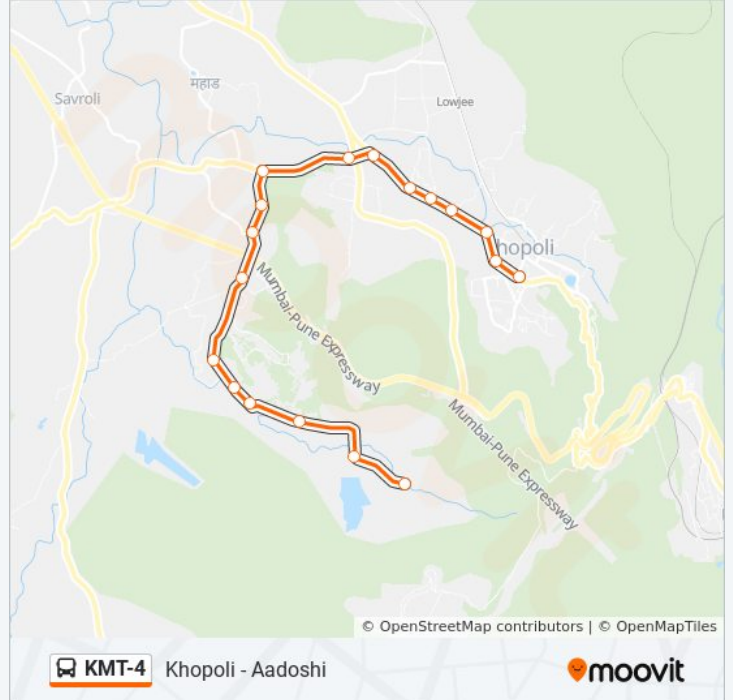

The KMT-4 bus line (Khopoli - Aadoshi) has 2 routes. For regular weekdays, their operation hours are:

(1) Aadoshi: 07:20 - 19:30(2) Khopoli: 07:50 - 20:00

Use the Moovit App to find the closest KMT-4 bus station near you and find out when is the next KMT-4 bus arriving.

**KMT-4 bus Info****Direction:** Aadoshi**Stops:** 18**Trip Duration:** 29 min**Line Summary:**

**KMT-4** Khopoli - Aadoshi

### KMT-4 bus Time Schedule

Khopoli Route Timetable:

Sunday	07:50 - 20:00
Monday	07:50 - 20:00
Tuesday	07:50 - 20:00
Wednesday	07:50 - 20:00
Thursday	07:50 - 20:00
Friday	07:50 - 20:00
Saturday	07:50 - 20:00

### KMT-4 bus Info

**Direction:** Khopoli

**Stops:** 18

**Trip Duration:** 29 min

**Line Summary:**

KMT-4 bus time schedules and route maps are available in an offline PDF at [moovitapp.com](https://moovitapp.com). Use the [Moovit App](#) to see live bus times, train schedule or subway schedule, and step-by-step directions for all public transit in Mumbai.