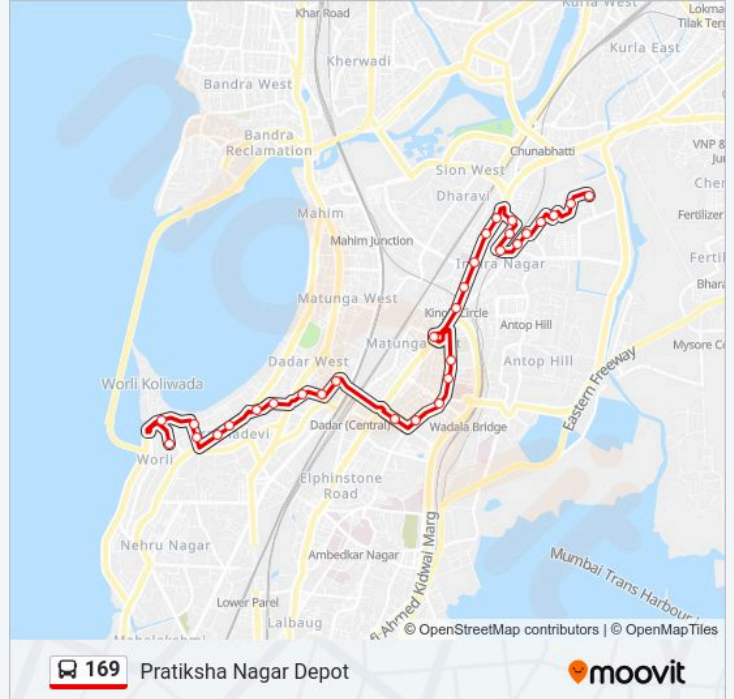

169 bus Info

Direction: Pratiksha Nagar Depot

Stops: 31

Trip Duration: 29 min

Line Summary:

Rani Laxmibai Chowk Sion

Roopam Cinema (Rani Laxmibai Chowk Sion)

Sion Koliwada

Pratiksha Nagar Depot

Direction: Worli Depot

32 stops

[VIEW LINE SCHEDULE](#)

Pratiksha Nagar Depot

B.E.S.T.Receiving Centre / Sunder Vihar

Transit Camp Dispensary

Samaj Mandir Hall (Pratiksha Nagar No.1)