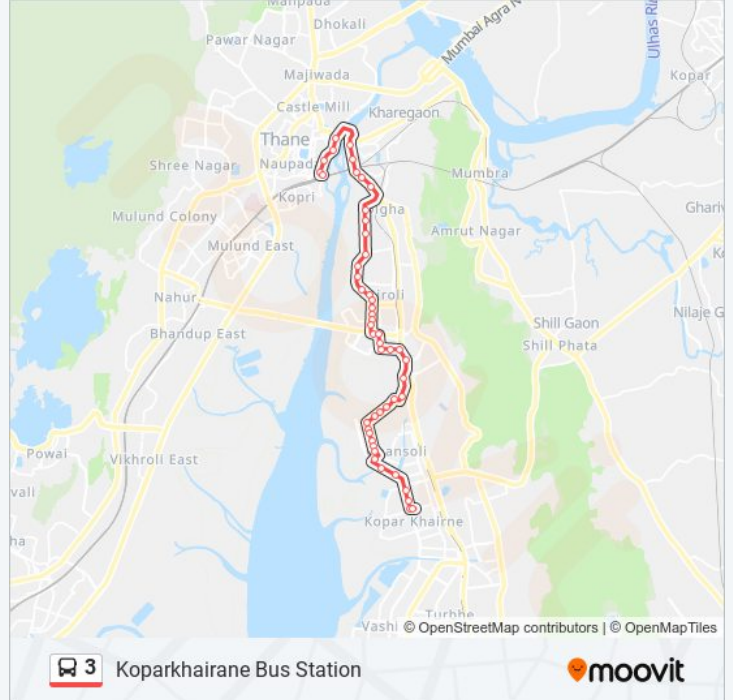

3 bus Time Schedule

Koparkhairane Bus Station Route Timetable:

Sunday	07:18 - 20:05
Monday	07:18 - 20:05
Tuesday	07:18 - 20:05
Wednesday	07:18 - 20:05
Thursday	07:18 - 20:05
Friday	07:18 - 20:05
Saturday	07:18 - 20:05

3 bus Info

Direction: Koparkhairane Bus Station

Stops: 49

Trip Duration: 45 min

Line Summary:

Airoli Sector 16

Diva Gaon Kopra

Airoli Sector 8

Cloud 36 Society

Megh Malhar Society Gate

Akhil Maharashtra Mathadi Gruha Sankul

Lokshahir Annabhau Sathe Chowk

Kopar Khairane Sector 2/20

Ranjan Devi Chowk

Koparkhairane Bus Station

Koparkhairane Bus Station

Direction: Thane

48 stops

[VIEW LINE SCHEDULE](#)

Koparkhairane Bus Station

Koparkhairane Bus Station

3 bus Time Schedule

Thane Route Timetable:

Sunday	06:30 - 19:15
Monday	06:30 - 19:15
Tuesday	06:30 - 19:15