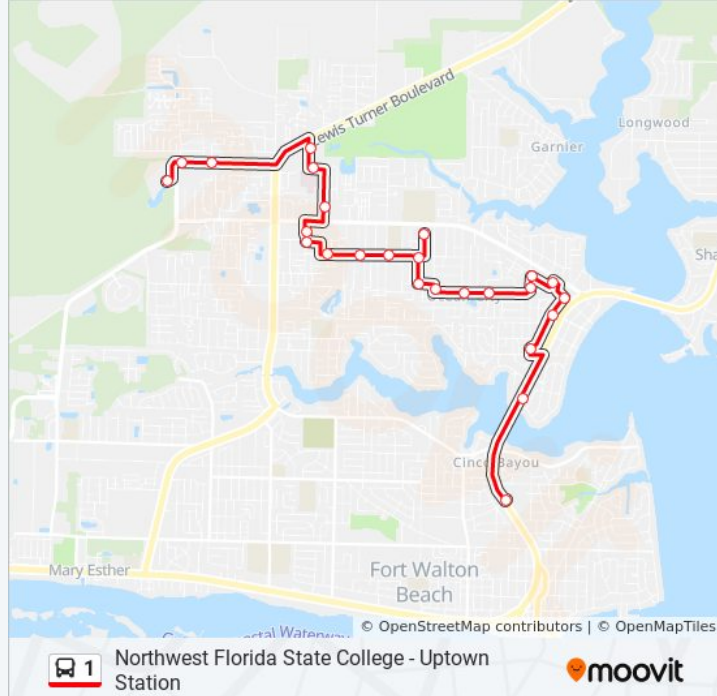

Gibson/Choctaw Village

Mar Walt/Principal Ln

White Wilson

Ron Crawford Recreation Center

Green Acres Rd. / Green Acres Ave.

Green Acres Rd. / Green Acres Blvd.

Northwest Florida State College

1 bus time schedules and route maps are available in an offline PDF at moovitapp.com. Use the [Moovit App](#) to see live bus times, train schedule or subway schedule, and step-by-step directions for all public transit in Okaloosa County.

[About Moovit](#) • [MaaS Solutions](#) • [Supported Countries](#) • [Mooviter Community](#)

© 2024 Moovit - All Rights Reserved

Check Live Arrival Times