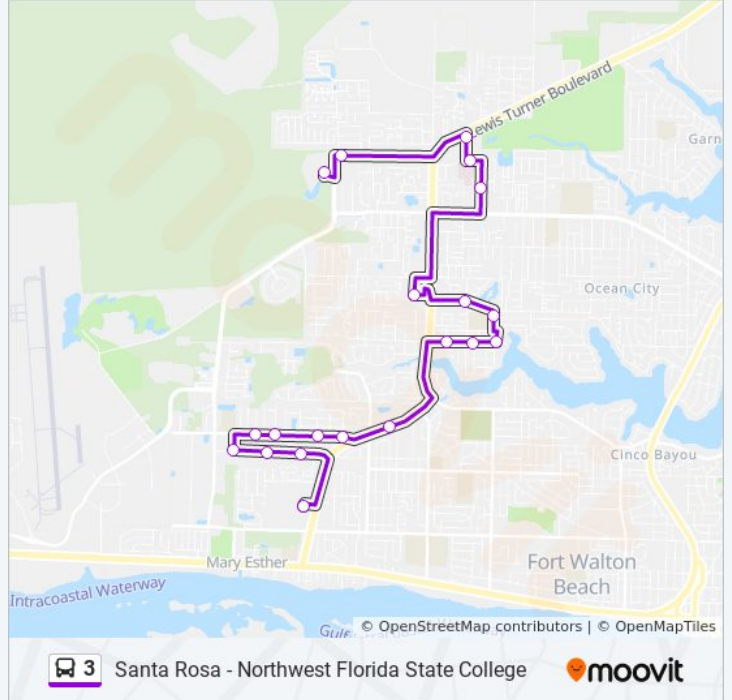

Use the Moovit App to find the closest 3 bus station near you and find out when is the next 3 bus arriving.

Direction: Northwest Florida State College→Santa Rosa Mall

20 stops

[VIEW LINE SCHEDULE](#)

- Northwest Florida State College
- Green Acres (Shell Station)
- Ron Crawford Recreation Center
- Fwbmc
- 922 Mar Walt Dr
- Walmart
- Lewis St.
- Justin/Ferrett
- Vincent/Pelham
- Pelham/E. Sunset
- Pelham/Center St.
- Sun Plaza
- Lovejoy/Tilden
- Lovejoy/Baker
- Lovejoy/Oak
- Lovejoy/Bay
- Blake/Anchors
- Anchors/Drs
- Anchors/Chromalloy
- Santa Rosa Mall

3 bus Time Schedule

Northwest Florida State College→Santa Rosa Mall
Route Timetable:

Sunday	Not Operational
Monday	7:12 AM - 7:12 PM
Tuesday	7:12 AM - 7:12 PM
Wednesday	7:12 AM - 7:12 PM
Thursday	7:12 AM - 7:12 PM
Friday	7:12 AM - 7:12 PM
Saturday	Not Operational

3 bus Info

Direction: Northwest Florida State College→Santa Rosa Mall

Stops: 20

Trip Duration: 30 min

Line Summary:

Direction: Santa Rosa Mall→Northwest Florida State College

22 stops

[VIEW LINE SCHEDULE](#)

- Santa Rosa Mall
- Anchors/Chromalloy
- Anchors/Drs
- Anchors/Blake
- Lovejoy/Bay
- Lovejoy/Oak
- Lovejoy/Baker
- Mary Esther / Marilyn
- Pelham/Pier 1
- Pelham/Crowder
- Pelham/E Sunset
- Vincent/Lang
- Justin/Ferrett
- 316 Lewis St
- Walmart
- Walgreens
- Mar Walt/Principal Ln
- White Wilson