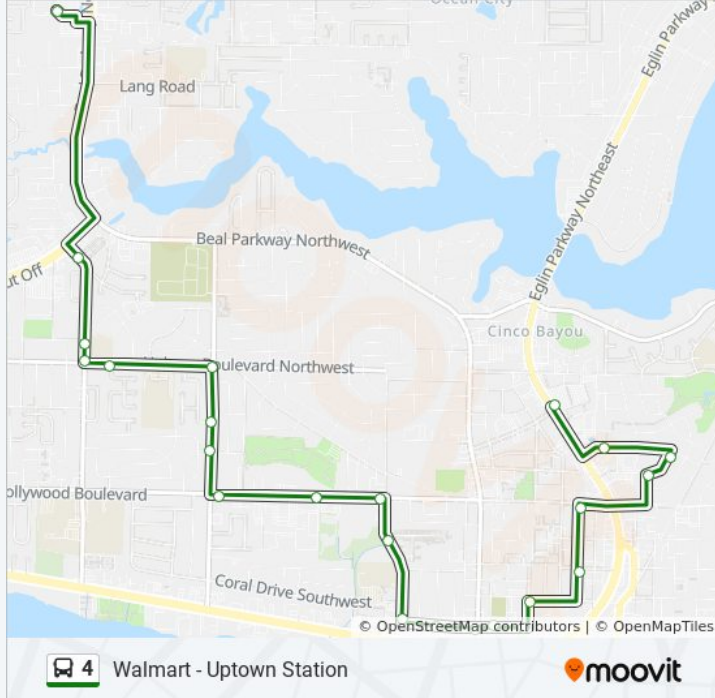

Windham/3rd St

Windham/Hollywood

Vine/Hospital

Health Dept

Staff/Nebraska

Uptown Station

4 bus time schedules and route maps are available in an offline PDF at moovitapp.com. Use the [Moovit App](#) to see live bus times, train schedule or subway schedule, and step-by-step directions for all public transit in Okaloosa County.

[About Moovit](#) • [MaaS Solutions](#) • [Supported Countries](#) • [Mooviter Community](#)

© 2024 Moovit - All Rights Reserved

Check Live Arrival Times