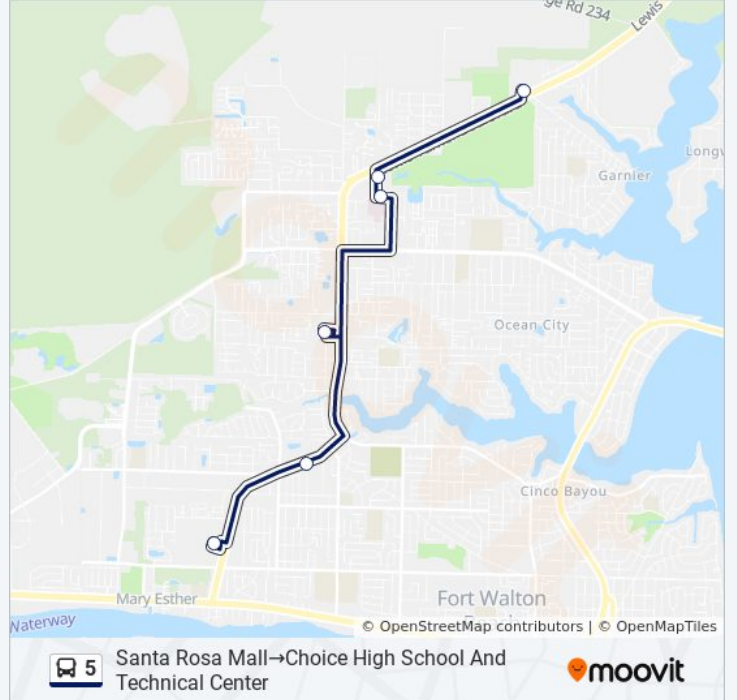

5 bus time schedules and route maps are available in an offline PDF at moovitapp.com. Use the [Moovit App](#) to see live bus times, train schedule or subway schedule, and step-by-step directions for all public transit in Okaloosa County.

[About Moovit](#) • [MaaS Solutions](#) • [Supported Countries](#) • [Mooviter Community](#)

© 2024 Moovit - All Rights Reserved

Check Live Arrival Times