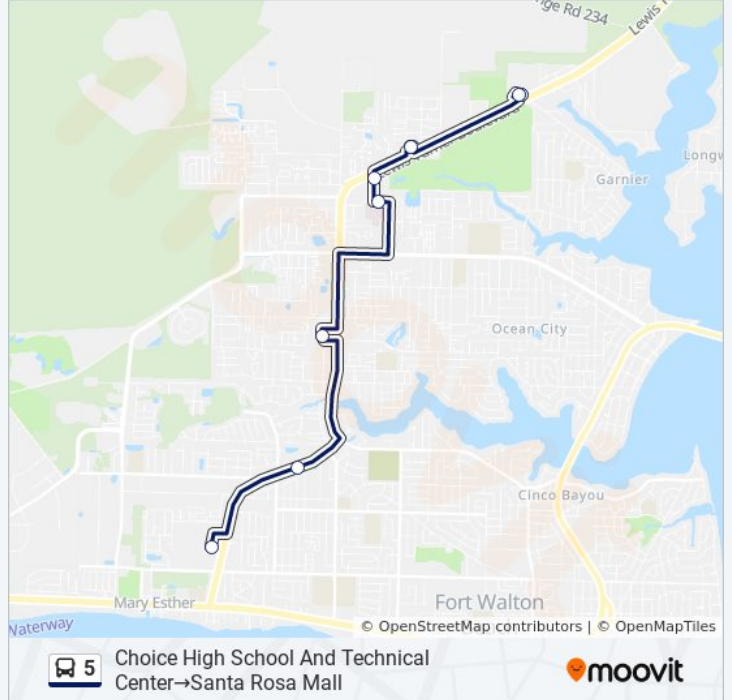

Direction: Choice High School And Technical Center→Santa Rosa Mall

8 stops

[VIEW LINE SCHEDULE](#)

- Choice High School And Technical Center
- Okaloosa County Courthouse Annex Extension
- Water And Sewer Building
- Ron Crawford Recreation Center
- Fwbmc
- Walmart
- Sun Plaza
- Santa Rosa Mall

5 bus Time Schedule

Choice High School And Technical Center→Santa Rosa Mall Route Timetable:

Sunday	Not Operational
Monday	8:18 AM - 4:24 PM
Tuesday	8:18 AM - 4:24 PM
Wednesday	8:18 AM - 4:24 PM
Thursday	8:18 AM - 4:24 PM
Friday	8:18 AM - 4:24 PM
Saturday	Not Operational

5 bus Info

Direction: Choice High School And Technical Center→Santa Rosa Mall

Stops: 8

Trip Duration: 29 min

Line Summary:

Direction: Santa Rosa Mall→Choice High School And Technical Center

6 stops

[VIEW LINE SCHEDULE](#)

Santa Rosa Mall

Mary Esther / Marilyn

Walmart

White Wilson

Ron Crawford Recreation Center

Choice High School And Technical Center

5 bus Time Schedule

Santa Rosa Mall→Choice High School And Technical Center Route Timetable: