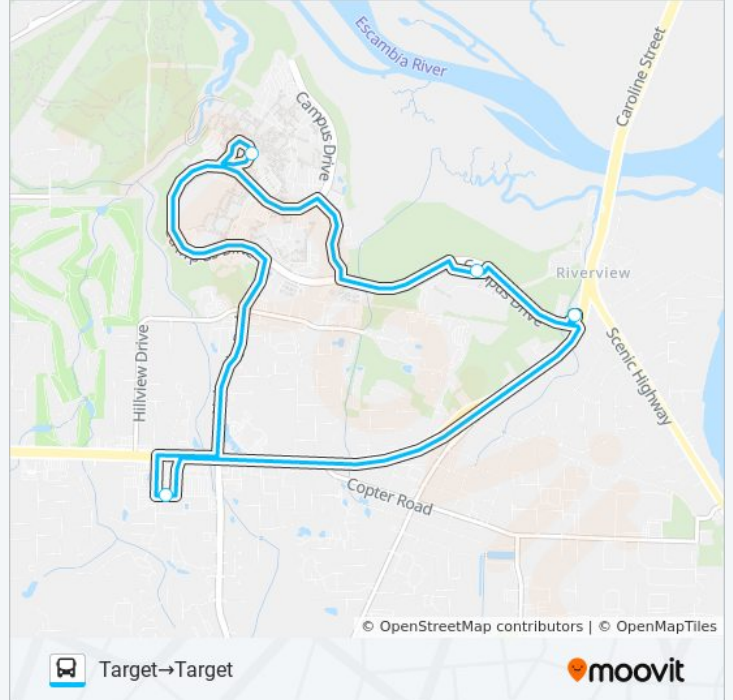

 UWF TROLLEY

Target→Target

[View In Website Mode](#)

The UWF TROLLEY bus line Target→Target has one route. For regular weekdays, their operation hours are:

(1) Target→Target: 7:30 AM - 8:10 PM

Use the Moovit App to find the closest UWF TROLLEY bus station near you and find out when is the next UWF TROLLEY bus arriving.

Direction: Target→Target

5 stops

[VIEW LINE SCHEDULE](#)

Target

Argo Village

Lot SP 2

Commons

Target

UWF TROLLEY bus Time Schedule

Target→Target Route Timetable:

Sunday	Not Operational
Monday	7:30 AM - 8:10 PM
Tuesday	7:30 AM - 8:10 PM
Wednesday	7:30 AM - 8:10 PM
Thursday	7:30 AM - 8:10 PM
Friday	7:30 AM - 8:10 PM
Saturday	11:10 AM - 5:00 PM

UWF TROLLEY bus Info**Direction:** Target→Target**Stops:** 5**Trip Duration:** 40 min**Line Summary:**

UWF TROLLEY bus time schedules and route maps are available in an offline PDF at moovitapp.com. Use the [Moovit App](#) to see live bus times, train schedule or subway schedule, and step-by-step directions for all public transit in Pensacola.