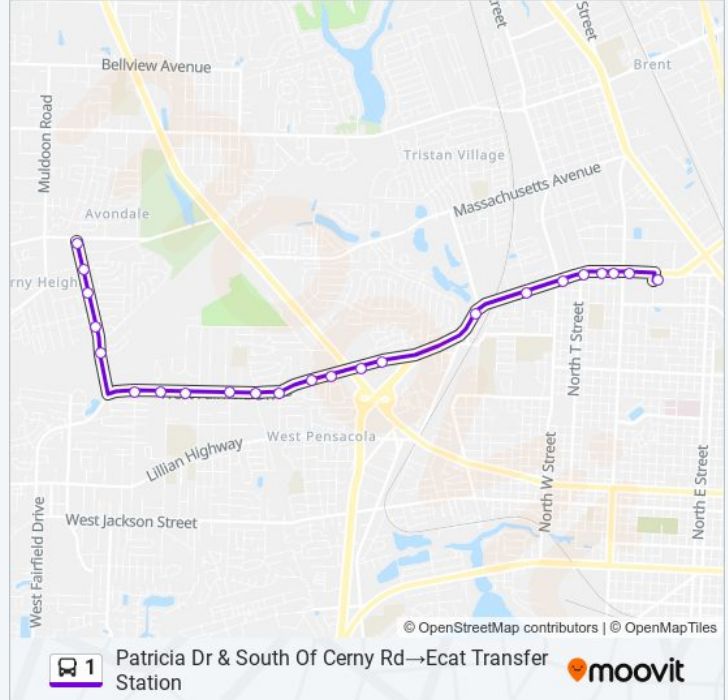

Fairfield Dr. & T Street

Fairfield Dr. & R Street

Fairfield Dr. & P Street

Fairfield Dr. & East Of Pace Blvd

Ecat Transfer Station

1 bus time schedules and route maps are available in an offline PDF at moovitapp.com. Use the Moovit App to see live bus times, train schedule or subway schedule, and step-by-step directions for all public transit in Pensacola.

© 2024 Moovit - All Rights Reserved