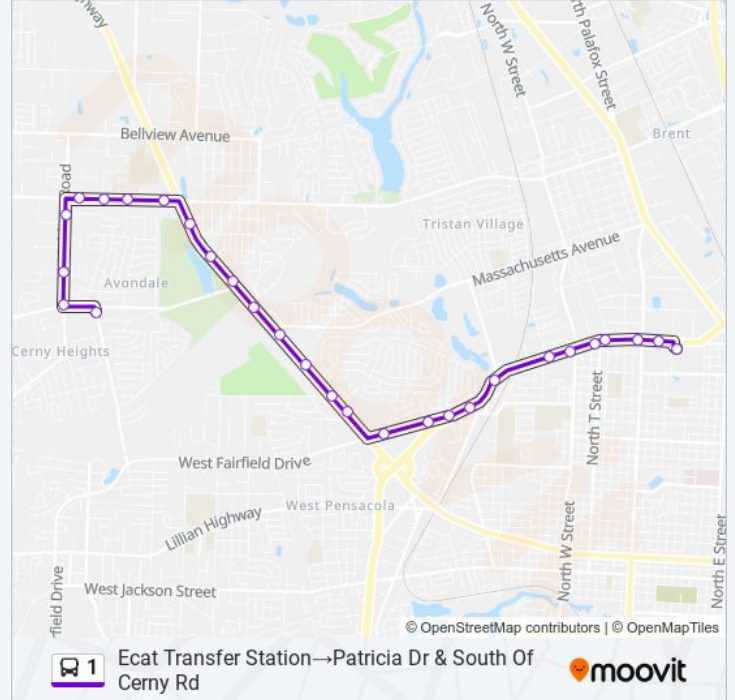

Saufley Field Rd & West Of Mobile Hwy

Saufley Field & Mead Dr

Saufley Field & Bradshaw Street

Saufley Field & East Of Muldoon Rd

Muldoon Rd & Sierra Dr

Muldoon Rd & Perkins Street

Muldoon Rd & Cerny Rd

Patricia Dr & South Of Cerny Rd

Direction: Patricia Dr & South Of Cerny Rd → Ecat Transfer Station

23 stops

[VIEW LINE SCHEDULE](#)

Patricia Dr & South Of Cerny Rd

Patricia Dr & Velma Dr

Patricia Dr & Hayward Ave

Patricia Dr & Windsor Oak Dr

Patricia Dr & Moore Ave

Fairfield Dr. & 69th Ave

Fairfield Dr. @ Jasmine Fields Apartments

Fairfield Dr. & 62 Ave

Fairfield Dr. & 57 Ave

Fairfield Dr. & 52 Ave

Fairfield Dr. & 50 Ave

Fairfield Dr & Stanford Rd

Fairfield Dr. @ Home Depot

Fairfield Dr. @ Captain D's Seafood

Fairfield Dr. @ Lowes

Fairfield Dr. & Hollywood Blvd

Fairfield Dr. & Market St

Fairfield Dr. & V Street

1 bus Time Schedule

Patricia Dr & South Of Cerny Rd → Ecat Transfer Station Route Timetable:

Sunday	Not Operational
Monday	6:02 AM - 6:02 PM
Tuesday	6:02 AM - 6:02 PM
Wednesday	6:02 AM - 6:02 PM
Thursday	6:02 AM - 6:02 PM
Friday	6:02 AM - 6:02 PM
Saturday	8:02 AM - 6:02 PM

1 bus Info

Direction: Patricia Dr & South Of Cerny Rd → Ecat Transfer Station

Stops: 23

Trip Duration: 23 min

Line Summary: