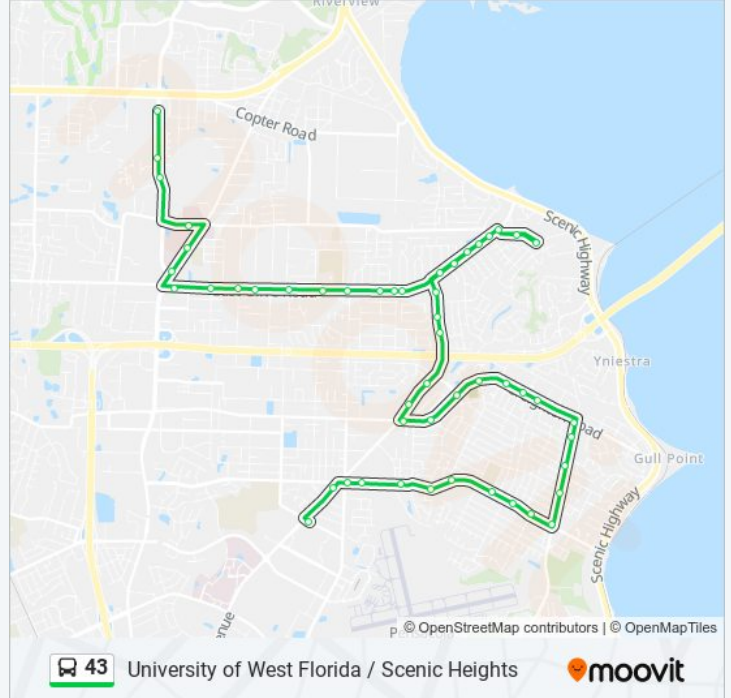

Use the Moovit App to find the closest 43 bus station near you and find out when is the next 43 bus arriving.

Direction: Psc Transfer Station→Univ Pkwy & Target Shoppin Center

62 stops

[VIEW LINE SCHEDULE](#)

Univ Pkwy & Target Shoppin Center

Direction: Univ Pkwy & Target Shoppin Center→Psc Transfer Station

51 stops

[VIEW LINE SCHEDULE](#)

Univ Pkwy & Target Shoppin Center

Univ Pkwy & Constitutionnal Place

University Pkwy North Of Governors Dr.

Olive Rd & Chapperal Dr

Olive Rd & Meadowrun Apt

Olive Rd & Kingswood Ct

Olive Rd & Boyd Ave

Olive Rd & Hendrix Ave

Olive Rd & Ridgfield Rd

9th Ave & Northpoint Blvd

Olive Rd & Squire Rd

43 bus Info

Direction: Univ Pkwy & Target Shoppin Center→Psc Transfer Station

Stops: 51

Trip Duration: 43 min

Line Summary:

Old Spanish Trail & Mooring Apts
Old Spanish Trail & Mooring Apts
Olds Spanish Trail & Olive Rd
Olive Rd & Williamsburgh Cir
Olive Rd & Lexington Square
9th Ave & Harvesters Credit Union
9th Ave & Collingswood Rd
9th Ave & Beau Terra Ln
9th Ave & Sunrunner Pl
9th Ave @ East Gate Plaza
Creighton Rd & the Oaks Ln
Creighton Rd & Forest Glen Dr
Creighton Rd & Keating Rd
Creighton Rd & Hilltop Dr
Creighton Rd East Of San Monica Rd
Creighton Rd & Azalea Rd
Creighton Rd & Leesway Blvd
Spanish Trail & Creighton Rd.
Spanish Trail & Ciudad Dr.
Spanish Trail & Danamar Dr
Spanish Trail & Morelia Pl
Spanish Trail & Langley Ave
Langley Ave & Flax Rd
Langley Ave & Adelyn Rd
Langley Ave & Homewood Rd
Langley Ave & Hilltop Rd
Langley Ave & Pensacort
Langley Ave & Long St.
Langley Ave - Across From Childcare Network
Langley & Tippin Ave
9th Ave & Interprise Rent-A-Car
Psc Transfer Station