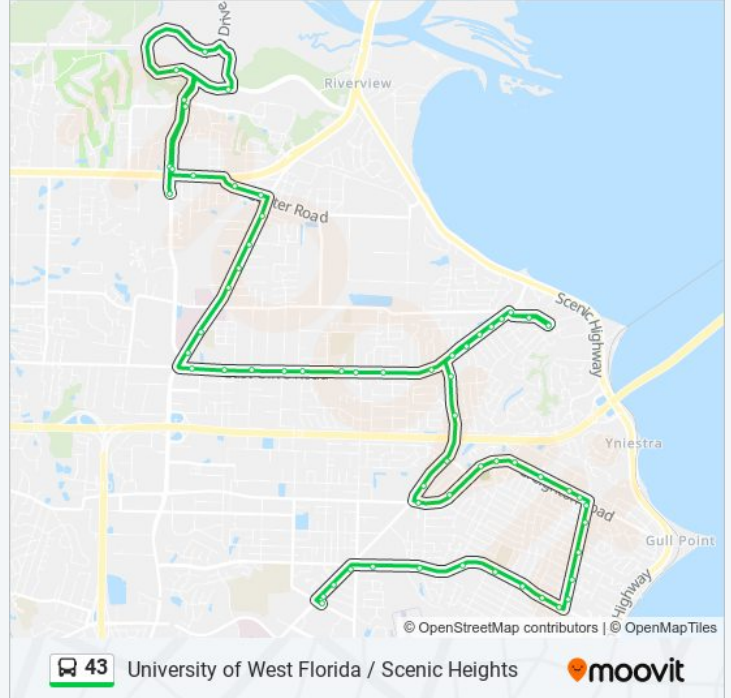

Use the Moovit App to find the closest 43 bus station near you and find out when is the next 43 bus arriving.

Direction: Psc Transfer Station→Univ Pkwy & Target Shoppin Center

62 stops

[VIEW LINE SCHEDULE](#)

43 bus Info

Direction: Psc Transfer Station→Univ Pkwy & Target Shoppin Center

Stops: 62

Trip Duration: 42 min

Line Summary:

Creighton Rd East Of Hilltop Dr
Creighton Rd & Summer Lakes Ln
Creighton Rd & Shades Dr
Creighton Rd East Of 9th Ave
9th Ave @ Coastal Bank And Trust
9th Ave & Keating Rd
9th Ave & Beau Terra Ln
9th Ave & Northwood Apts
9th Ave & Northpoint Blvd
Olive Rd & Squire Rd
Olive Rd. & Harbour Square Dr.
Old Spanish Trail & Mooring Apts
Old Spanish Trail & Mooring Apts
Olds Spanish Trail & Olive Rd
Olive Rd & Williamsburgh Cir
Olive Rd & Lexington Square
Olive Rd & Northwood Apt
Olive Rd & Excelsior Dr
Olive Rd & Yancy Ave
Olive Rd & Treetop Ln
Olive Rd & Chapperal Dr
Olive Rd & Kipling Street
Olive Rd & Lawton Street
Olive Rd & Graves Rd
Olive Rd @ Academy Sports & Outdoors
Davis Hwy @ Academy Sports & Outdoors
Davis Hwy @ West Florida Hospital
Davis Hwy & Abbie Ln
Davis Hwy & Ladd Dr
Davis Hwy & Lewis Street
Davis Hwy & Mirabelle Cir
Copter Rd & Latham Street
Copter Rd & Gloria Cir

Univ Pkwy & Target Shoppin Center

Direction: Univ Pkwy & Target Shoppin Center→Psc Transfer Station

51 stops

[VIEW LINE SCHEDULE](#)

Univ Pkwy & Target Shoppin Center

Univ Pkwy & Constitutionnal Place

University Pkwy North Of Governors Dr.