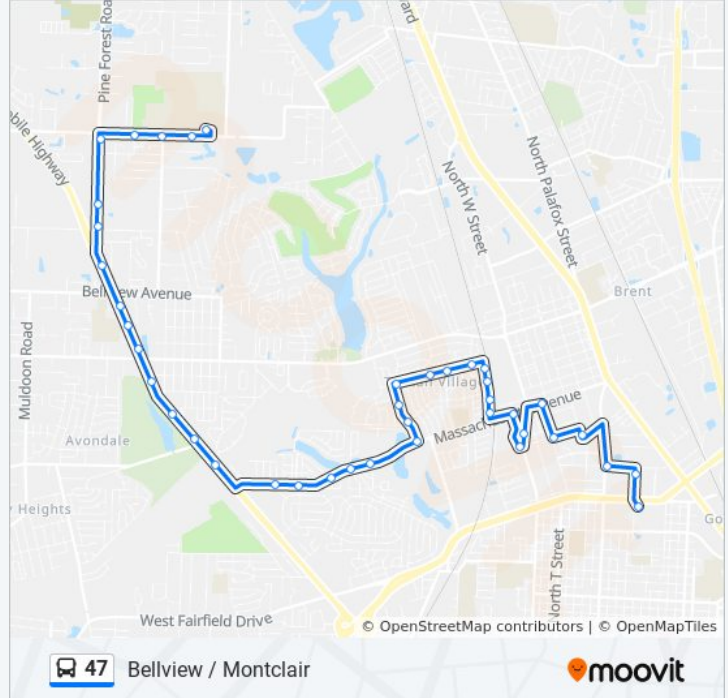

Direction: Ecat Transfer Station→Longleaf Dr @ George Stone Vocational School

40 stops

[VIEW LINE SCHEDULE](#)

- Ecat Transfer Station
- L Street & Herman Street
- Herman Street & Pace Blvd
- Lorretta Street @ Arc
- Truman Ave & S Street
- S St. & Massachusetts Ave
- W Street & North Of Truman Ave
- Truman Ave & W Street
- Massachusetts Ave & Franklin Ave
- Montclair Rd & Vendee Ln
- Montclair Rd & Beauvais Rd
- Montclair Rd & Loire Way
- Montclair Rd & Seine Way
- Montclair Rd & Versailles Dr
- Montclair Rd & Montpellier Dr
- Montclair Rd & Le Moyne Ln
- Montclair Rd & Havre Way
- Havre Way & 4519 Havre Way
- Havre Way & Belair Rd
- Havre Way & Massachusetts Ave

47 bus Info

Direction: Ecat Transfer Station→Longleaf Dr @ George Stone Vocational School

Stops: 40

Trip Duration: 40 min

Line Summary:

Massachusetts Ave & Funnel Street
 Massachusetts Ave & Bridgedale Rd
 Massachusetts Ave & Embers Landing
 Massachusetts Ave & Preservation Blvd
 Massachusetts Ave & Stara Cir
 Mobile Hwy & South Of Chabar Dr
 Mobile Hwy & North Of Marlane Dr
 Mobile Hwy & Buckingham Rd
 Mobile Hwy & South Of Boulder Ave
 Mobile Hwy & North Of Michigan Ave
 Mobile Hwy @ Bellview Middle School
 Mobile Hwy @ Homestay Lodge
 Mobile Hwy @ Fair Mini Storage
 Mobile Hwy & Godwin Lane
 Mobile Hwy @ Pine Forest Cycles
 Mobile Hwy & Longleaf Dr
 Longleaf Dr & Packer Pkwy
 Longleaf Dr & Community Dr
 Longleaf Dr @ Pine Forest High School
 Longleaf Dr @ George Stone Vocational School

Direction: Longleaf Dr @ George Stone Vocational School→Ecat Transfer Station

43 stops

[VIEW LINE SCHEDULE](#)

Longleaf Dr @ George Stone Vocational School
 Longleaf Dr @ Pine Forest High School
 Longleaf Dr & Community Dr
 Longleaf Dr & Foster Dr
 Longleaf Dr & Pine Forest Rd
 Pine Forest Rd @ Specialty Center
 Pine Forest Rd @ Select Physical Therapy
 Pine Forest Rd & Cope Ln
 Pine Forest Rd & Franciscan Dr