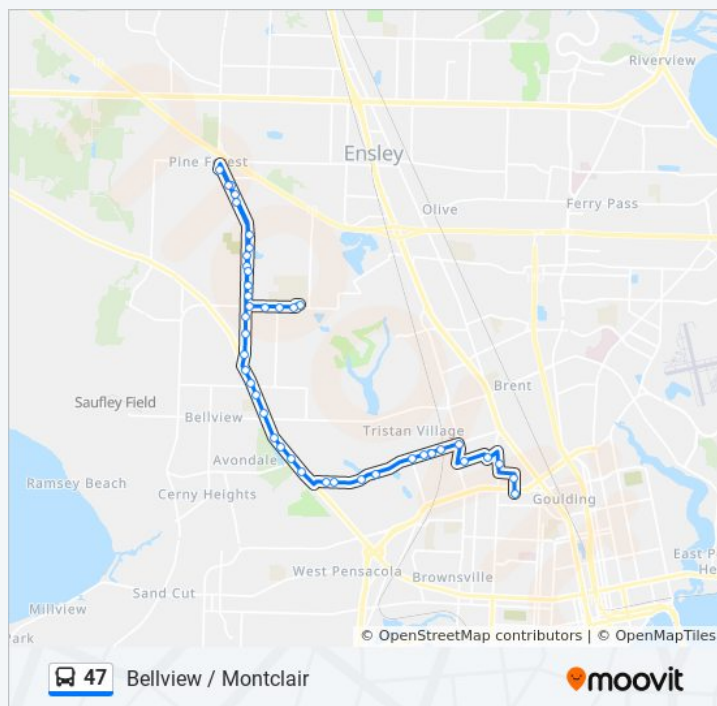

Direction: Ecat Transfer Station→Longleaf Dr @ George Stone Vocational School

40 stops

[VIEW LINE SCHEDULE](#)

- Ecat Transfer Station
- L Street & Herman Street
- Herman Street & Pace Blvd
- Lorretta Street @ Arc
- Truman Ave & S Street
- S St. & Massachusetts Ave
- W Street & North Of Truman Ave
- Truman Ave & W Street
- Massachusetts Ave & Franklin Ave
- Montclair Rd & Vendee Ln
- Montclair Rd & Beauvais Rd
- Montclair Rd & Loire Way
- Montclair Rd & Seine Way
- Montclair Rd & Versailles Dr
- Montclair Rd & Montpellier Dr
- Montclair Rd & Le Moyne Ln
- Montclair Rd & Havre Way
- Havre Way & 4519 Havre Way
- Havre Way & Belair Rd
- Havre Way & Massachusetts Ave

47 bus Info

Direction: Longleaf Dr @ George Stone Vocational School→Ecat Transfer Station

Stops: 43

Trip Duration: 45 min

Line Summary:

Pine Forest Rd & Sweetheart Ln

Pine Forest Rd & Kersey Rd

Pine Forest Rd & Pine Forest Dr

Massachusetts Ave & Petros Cir

Massachusetts Ave & Stara Cir

Massachusetts Ave & Embers Landing

Massachusetts Ave & Cushman Way

Massachusetts Ave & Hollywood Ave

Massachusetts Ave @ Oakstead Mobile Home Park

Massachusetts Ave & Diego Cir

Massachusetts Ave Past Diego Cir.

Massachusetts Ave & Montclair Rd

Massachusetts Ave & W Street

Truman Ave & Andrews Ave

Kelly Ave @ Arc

Pace Blvd & Clay Street

L Street @ Gulfwinds Federal Credit Union