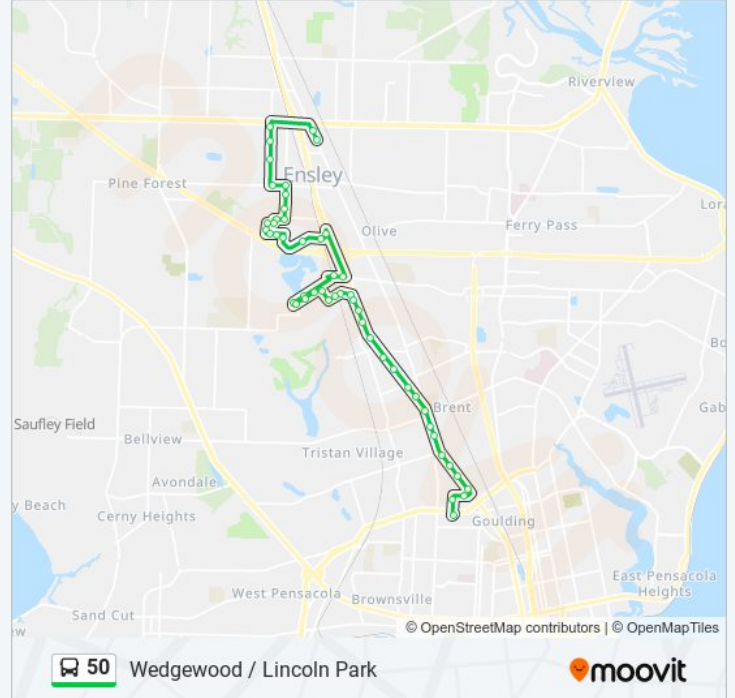

Hope Dr & Cobb Ln

Hope Dr @ Wise Recycling

Diamond Dairy Rd & Hwy 29

Diamond Dairy Rd & Snow Rd

Wingfoot Way

Wingfoot Way & Rolling Hills Rd

Hampton Rd & Rolling Hills Rd

Hampton Rd @ 6625 Hampton Rd

Hapton Rd & Wagner Rd

Hampton Rd & Lambert Street

Hampton Rd & Pinestead Rd

702 Pinestead Rd

Pinestead Rd & Melanie Dr

Pinestead Rd & Hwy 29

Pensacola Blvd & Milstead St.

Pensacola Blvd & Kenmore Rd. (West Side)

Pensacola Blvd @ Days Inn (S Of W St.)

South Of Pensacola Blvd. & N. W St.

South Of Pensacola Blvd. & Marcus Pointe Blvd.

Pensacola Blvd. & Industrial Blvd.

Pensacola Blvd & Buick/Gmc/Cadillac

Pensacola Blvd & Boone Street

Pensacola Blvd & Yoakum Ct

N. Old Palafox & Jacquelyn Way

N. Old Palafox & Virginia Way

Palafox & Beggs Ln

N. Palafox St. & W. 42nd Ln.

N. Pafalox St. & Clarinda Ln.

N. Palafox St. South Of Lurton St.

Herman Street & West Park Place

L Street @ Gulfwinds Federal Credit Union

Ecat Transfer Station