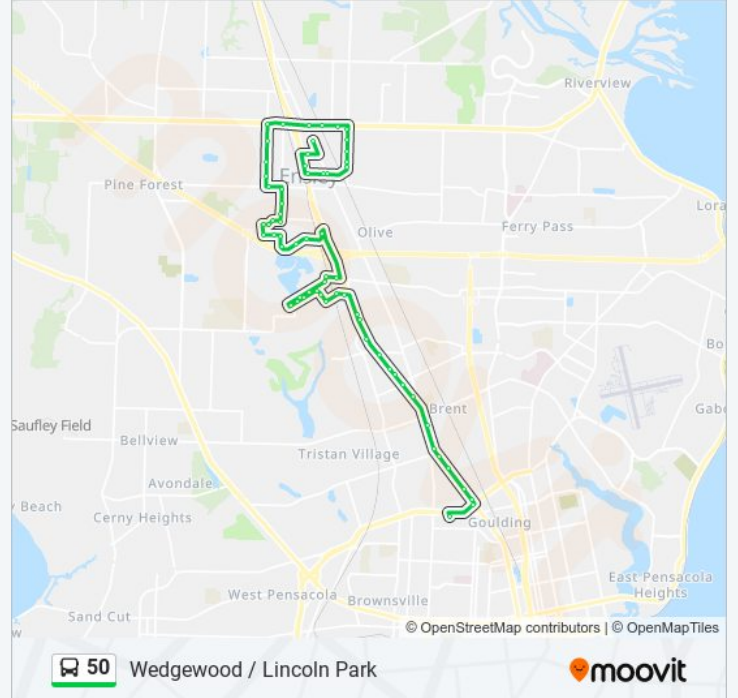

50 bus Info

Direction: Ecat Transfer Station→Palafox Street & Ivanhoe Ave

Stops: 64

Trip Duration: 60 min

Line Summary:

Hampton Rd & Wenonah Street

Hampton Rd & Wagner Rd

Hampton Rd & 6615 Address

Fowler Ave & Hawkins Rd

Fowler Ave & 9 Mile Rd

9 Mile Rd & Untreiner Ave

9 Mile Rd & Regions Bank

9 Mile Rd & Jasmine Fusion

9 Mile Rd & Regions Bank

Chemstrand Rd & K-Mart

Chemstrand Rd & Greenridge Dr

Chemstrand Rd & Kaylin Rd

Chemstrand Rd & Barker Street

Chemstrand Street & Vine Street

Ensley St And Palafox St

Ensley St And Orange St

Ensley St And Satsuma St

Hannah Street & Hwy 29

Hood Dr @ Advanced Auto Parts

Palafox Street & Ivanhoe Ave

Direction: Palafox Street & Ivanhoe Ave→Ecat Transfer Station

50 stops

[VIEW LINE SCHEDULE](#)

Palafox Street & Ivanhoe Ave

Palafox Street & Family Dentistry

Fowler Street & Dewey Street