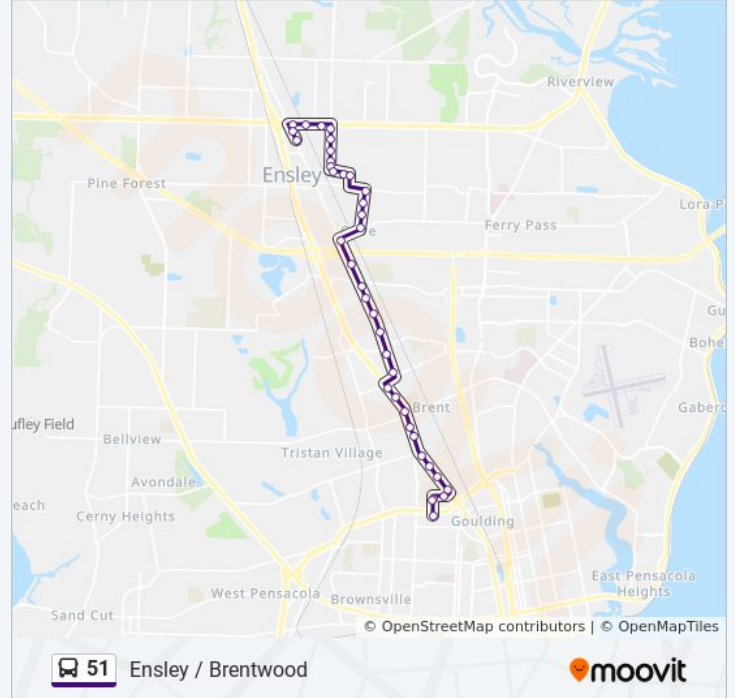

Palafox Street & Terry Dr

Palafox Street @ Custom Fit

Palafox Street & Pinestead Rd

Palafox Street & Oakfield Rd

Palafox Street & Arthur Ln

Palafox Street & Industrial Blvd

Palafox Street @ Carrolls Auto Sales

Pensacola Blvd & Buick/Gmc/Cadillac

Pensacola Blvd & Boone Street

Pensacola Blvd & Yoakum Ct

N. Old Palafox & Jacquelyn Way

N. Old Palafox & Virginia Way

Palafox & Beggs Ln

N. Palafox St. & W. 42nd Ln.

N. Palafox St. & Clarinda Ln.

N. Palafox St. South Of Lurton St.

Herman Street & West Park Place

L Street & Herman Street

L Street @ Gulfwinds Federal Credit Union

Ecat Transfer Station

51 bus time schedules and route maps are available in an offline PDF at moovitapp.com. Use the [Moovit App](#) to see live bus times, train schedule or subway schedule, and step-by-step directions for all public transit in Pensacola.

[About Moovit](#) · [MaaS Solutions](#) · [Supported Countries](#) · [Mooviter Community](#)

© 2023 Moovit - All Rights Reserved

Check Live Arrival Times