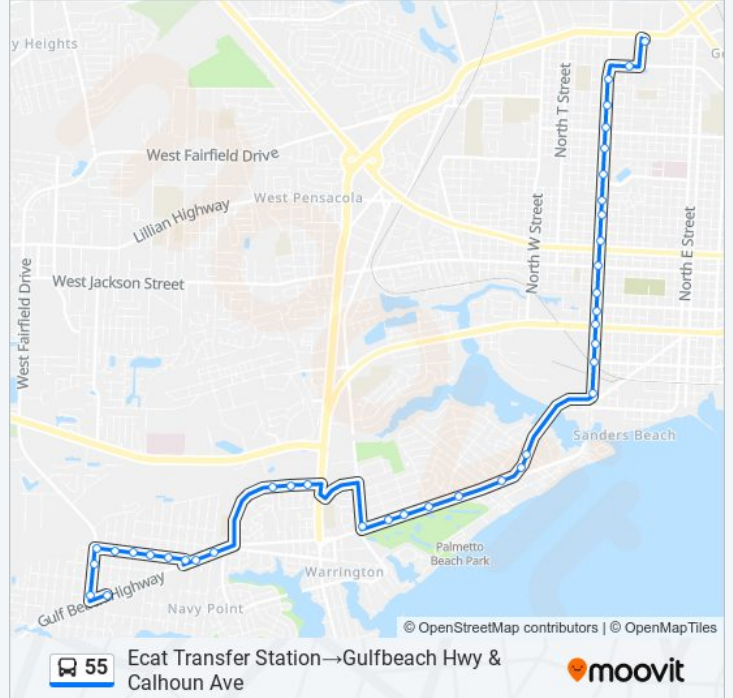

Use the Moovit App to find the closest 55 bus station near you and find out when is the next 55 bus arriving.

**Direction: Ecat Transfer Station→Gulfbeach Hwy & Calhoun Ave**

39 stops

[VIEW LINE SCHEDULE](#)

**55 bus Info**

**Direction:** Ecat Transfer Station→Gulfbeach Hwy & Calhoun Ave

**Stops:** 39

**Trip Duration:** 30 min

**Line Summary:**

- Barrancas Ave & Numnite Dr
- Barrancas Ave & Jamison Street
- Barrancas Ave & Kincaid Street
- Barrancas Ave & Lona St
- Old Corry Field Rd @ Suburban Extended Stay
- Patton Dr @ Janet Holley Drivers License
- Patton Dr @ Forest Creek Apartments
- Patton Dr & Brigadier Street
- Gulfbeach Hwy & Mills Ave
- Gulfbeach Hwy & Wayne Street
- Gulfbeach Hwy & Paulding Ave
- Eliasburg Street & Gordon Ave
- Eliasburg Street & Decatur Ave
- Eliasburg Street & Winton Ave
- Eliasburg Street & Calhoun Ave
- Eliasburg Street & Fairfield Dr
- Eliasburg Street & Talbert Dr
- Eliasburg Street & Gulfbeach Hwy
- Gulfbeach Hwy & Calhoun Ave

**Direction: Gulfbeach Hwy & Calhoun Ave → Ecat Transfer Station**

36 stops  
[VIEW LINE SCHEDULE](#)

- Gulfbeach Hwy & Calhoun Ave
- Gulfbeach Hwy & Winton Street
- Gulfbeach Hwy & Decatur Ave
- Gulfbeach Hwy & Gordon Ave
- Gulfbeach Hwy & Lowndes Ave
- Gulf Beach Hwy at Sunset Ave
- Gulfbeach Hwy & Hatton Dr
- Gulfbeach Hwy & Baynes
- Gulfbeach Hwy & Brigadier Ave