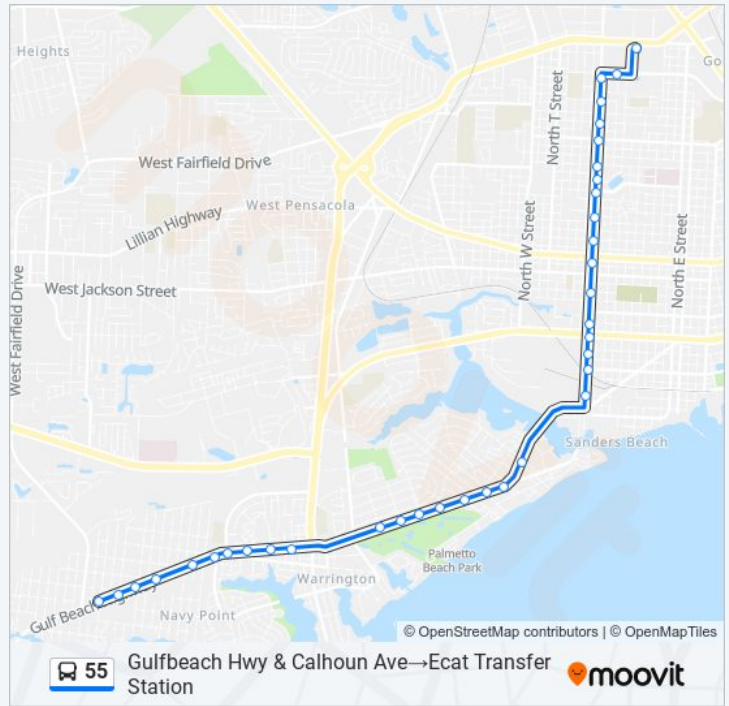

Trip Duration: 25 min
Line Summary:

- Gulfbeach Hwy & Merritt Street
- Barrancas Ave & Lona Street
- Barrancas Ave & Kincaid Street
- Barrancas Ave. & Jamison St.
- Barrancas Ave & Fairway Dr
- Barrancas Ave & Milton Rd
- Barrancas Ave & Lakewood Rd
- Barrancas Ave & Lemhurst Rd
- Barrancas Ave & Weis Ln
- Pace Blvd & Gimble St
- Pace Blvd & Government St
- Pace Blvd South Of Romana St
- Pace Blvd & Garden St
- Pace Blvd & Chase St
- Pace Blvd & Belmont St
- Pace Blvd & Cervantes St
- Pace Blvd & Desoto Street
- Pace Blvd & Llyod Street
- Pace Blvd & Blount Street
- Pace Blvd @ Barnes Grocery
- Pace Blvd & Avery Street
- Pace Blvd & Jordon Street
- Pace Blvd & Bobe Street
- Pace Blvd & St. Catherine Ave
- Pace Blvd & St. Mary Ave
- St. Mary Ave & North M. Street
- Ecat Transfer Station

55 bus time schedules and route maps are available in an offline PDF at moovitapp.com. Use the [Moovit App](#) to see live bus times, train schedule or subway schedule, and step-by-step directions for all public transit in Pensacola.

[About Moovit](#) • [MaaS Solutions](#) • [Supported Countries](#) • [Mooviter Community](#)

© 2024 Moovit - All Rights Reserved

Check Live Arrival Times