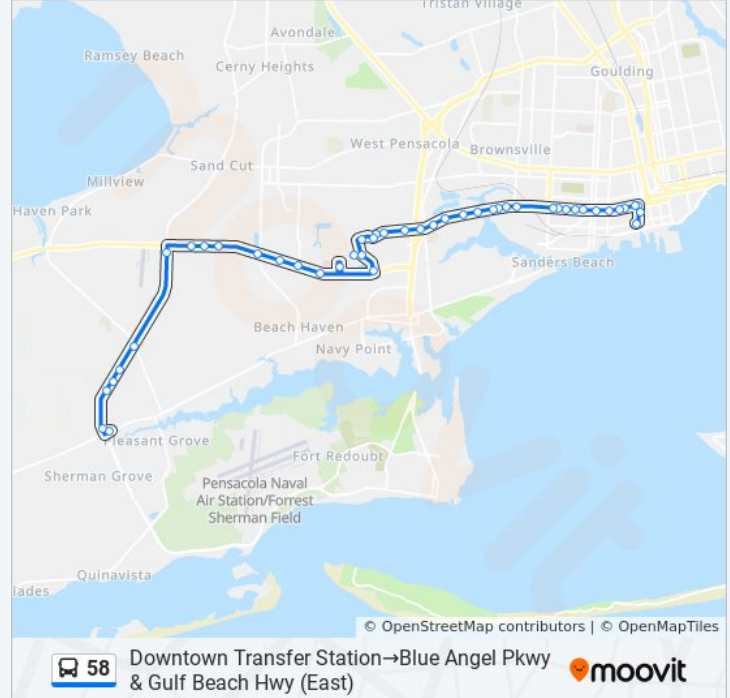

Navy Blvd & Chaseville St.

Navy Blvd @ Resturant Supplies

Navy Blvd @ the Pines Apt.

Chiefs Way @ Ashton Inn & Suites

Chiefs Way @ Prieto Dr.

On Corry Station

On Corry Station

Corry Station Bowling Alley

On Corry (Chiefs Way)

On Corry Station

Navy Exchange Rd. & Hwy 98

V.A. Clinic

Naval Hospital Of Pensacola (E Of S. 61st Ave)

Hwy 98 @ 61st Ave.

Hwy 98 @ 72nd Ave.

Hwy 98 @ Pensacola Athletic Center

Hwy 98 @ Perdido Liquors

Hwy 98 @ Ambassador For Christ

Hwy 98 @ 4 Bk East Of Blue Angel

Hwy 98 @ Navy Federal

Blue Angel Pkwy @ Winn Dixie Market Place

Blue Angel Pkwy @ Dog Track Rd.

Blue Angel Pkwy @ Traid Blvd.

Blue Angel Pkwy @ Stor-It-Mate

Blue Angel Pkwy @ Liberty Church

Blue Angel Pkwy @ Walmart (Sorento Rd.)

Blue Angel Pkwy & Gulf Beach Hwy (East)

58 bus time schedules and route maps are available in an offline PDF at moovitapp.com. Use the [Moovit App](#) to see live bus times, train schedule or subway schedule, and step-by-step directions for all public transit in Pensacola.

[About Moovit](#) · [MaaS Solutions](#) · [Supported Countries](#) · [Mooviter Community](#)

© 2023 Moovit - All Rights Reserved

Check Live Arrival Times