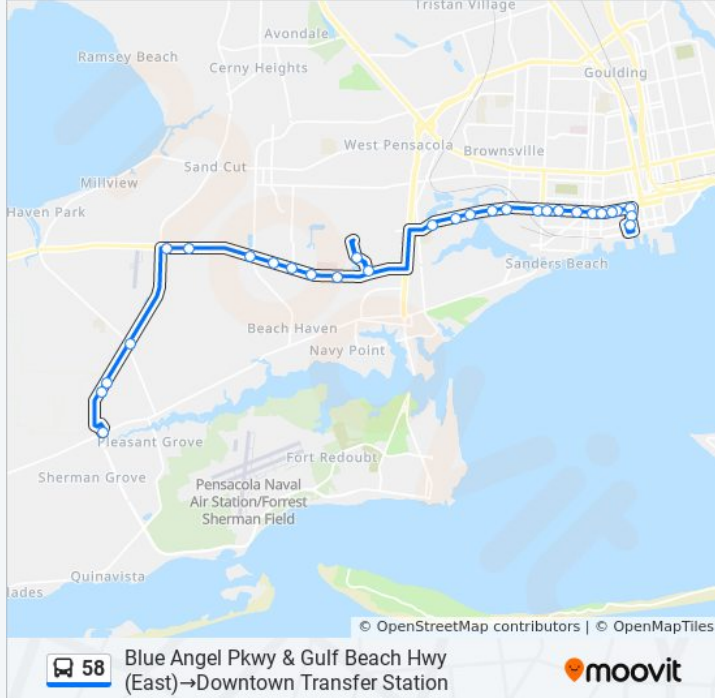

Direction: Blue Angel Pkwy & Gulf Beach Hwy (East)→Downtown Transfer Station

29 stops

[VIEW LINE SCHEDULE](#)

- Blue Angel Pkwy & Gulf Beach Hwy (East)
- Blue Angel Pkwy & Grand Bahama Dr.
- Blue Angel Pkwy NE Of Grand Bahama Dr.
- Blue Angel Pkwy NE Of Dog Track Rd.
- Highway 98 East Of Blue Angel Pkwy
- Highway 98 & Suttles Ln.
- Highway 98 & S. Fairfield Dr.
- Highway 98 & Hunters Pointe Apts
- Highway 98 & Lake Aire Dr.
- Highway 98 & Sandalwood Apts
- Hwy 98 @ 4 Bk West Of Navy Exchange Rd.
- Navy Exchange Rd.
- Navy Exchange Rd. @ Nex Pharmacy (Corry Sta)
- Navy Blvd. @ Genes Flooring
- Navy Blvd. @ Chasville Street
- W. Navy Blvd & Pinewood Ln.
- Navy Blvd & Cahn St
- Navy Blvd & W Street
- Navy Blvd & Pace Blvd

58 bus Info

Direction: Blue Angel Pkwy & Gulf Beach Hwy (East)→Downtown Transfer Station

Stops: 29

Trip Duration: 60 min

Line Summary:

Garden St & N Street

Garden St & K Street

Garden St & G Street

Garden St & C Street

Garden St & A Street

Garden Street & Coyle Street

Garden Street & Devilliers Street

Garden Street & Spring Street

Spring Street & Romana Street (South Side)

Downtown Transfer Station

Direction: Downtown Transfer Station → Blue Angel Pkwy & Gulf Beach Hwy (East)

45 stops

[VIEW LINE SCHEDULE](#)

Downtown Transfer Station

Spring Street & Romana St (North Side)

Garden St & Spring St

Garden Street @ Suntrust Bank

Garden Street & Devilliers St

Garden Street & Coyle St