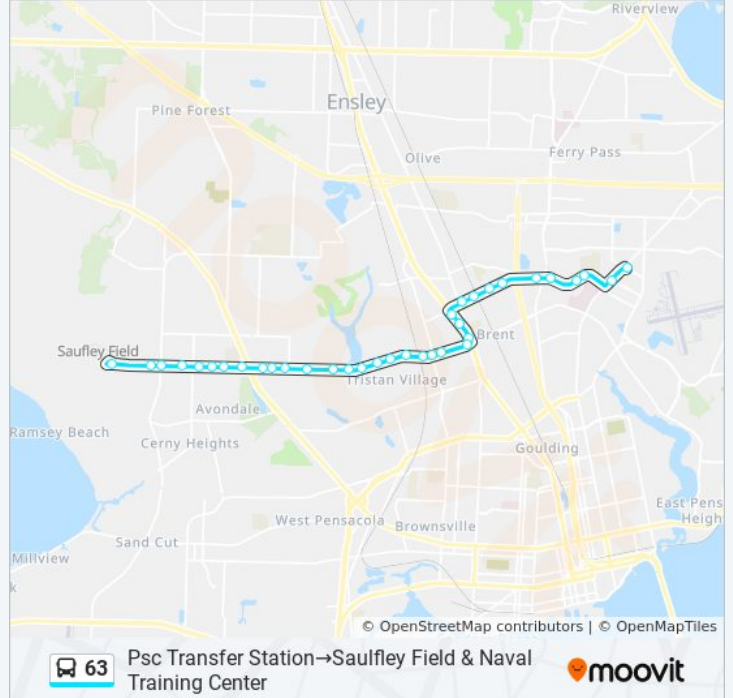

Direction: Psc Transfer Station→Saulfley Field & Naval Training Center

35 stops

[VIEW LINE SCHEDULE](#)

- Psc Transfer Station
- 9th Ave & College Blvd
- Airport Blvd & College Pkwy
- Airport Blvd East Of Cobble View Dr
- Airport Blvd East Of Davis Hwy
- Airport Blvd @ Burger King West Of Davis
- Airport Blvd & Rawson Ln
- Airport Blvd & Amatus Blvd
- Airport Blvd & Memory Ln
- Airport Blvd & North Palafox Street
- Pensacola Blvd & Buick/Gmc/Cadillac
- Pensacola Blvd & Boone Street
- Pensacola Blvd & Yoakum Ct
- Brent Ln & Hanson Blvd
- Beverly Pkwy & Concordia Blvd
- Beverly Pkwy & W Street
- Michigan Ave & Rock Island Blvd
- Michigan Ave & Pipeline Rd
- Michigan Ave & Glass Dr
- Michigan Ave & Bristol Ave

63 bus Info

Direction: Psc Transfer Station→Saulfley Field & Naval Training Center

Stops: 35

Trip Duration: 30 min

Line Summary:

- Michigan Ave & East Shore Dr
- Michigan Ave & West Shore Dr
- Michigan Ave & South Gulf Manor
- Michigan Ave & Timberlake Mh Park
- Michigan Ave & Chicago Ave
- Michigan Ave & Montgomery Ave
- Michigan Ave & Denver Ave
- Saufley Field Rd & West Of Mobile Hwy
- Saufley Field & Mead Dr
- Saufley Field & Bradshaw Street
- Saufley Field & East Of Muldoon Rd
- Saufley Field & St Ames
- Saufley Field & Blue Angel
- Saufley Field & Suntan Circle
- Saufley Field & Naval Training Center

Direction: Saufley Field & Naval Training Center→Psc Transfer Station

41 stops

[VIEW LINE SCHEDULE](#)

- Saufley Field & Naval Training Center
- Saufley Field & East Fence Rd
- Saufley Field & Blue Angel Pkwy
- Saufley Field & Villeneuve Ln
- Saufley Field & Muldoon Rd
- Saufley Field & Sharritt Rd
- Sauflet Field & Pursley Ave
- Saufley Field & Hobson
- Michigan Ave & Denver Ave
- Michigan Ave & Nashville Ave
- Michigan Ave & Uncle Bobs Storage
- Michigan Ave & Esperanto Dr
- Michigan Ave & Valley Escadido Dr