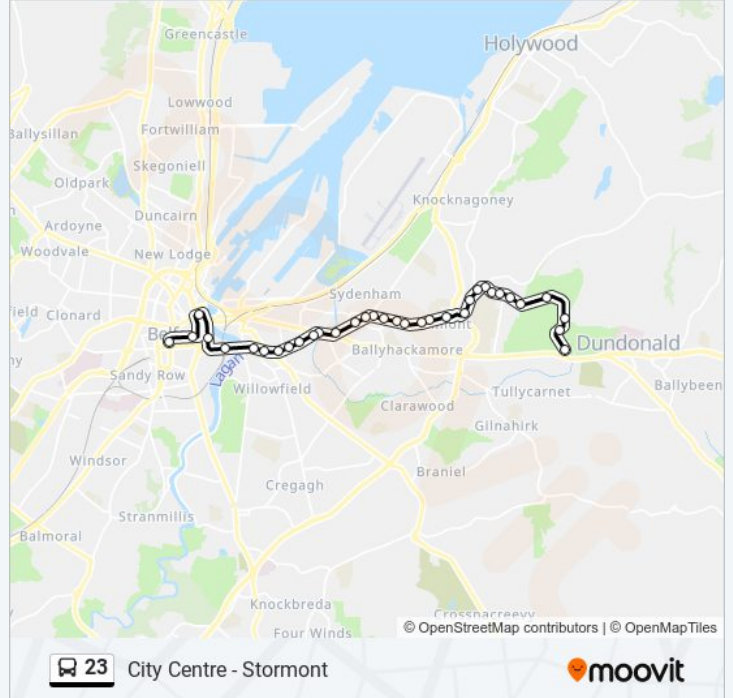

Use the Moovit App to find the closest 23 bus station near you and find out when is the next 23 bus arriving.

Direction: City Centre - Stormont

34 stops

[VIEW LINE SCHEDULE](#)

- Donegall Square West
- Victoria Centre
- Queens Square
- Waterfront Hall
- East Bridge Street (Central Station)
- Short Strand (Albert Bridge Road)
- The Mount
- Templemore Avenue
- Glenmore Street
- Hornby Street
- Bloomfield Commercial Centre
- Connswater
- Hollywood Arches
- Strandtown
- Strand Cinema
- Gelstons Corner
- Ranfurly Drive
- 98 Belmont Road
- 126 Belmont Road
- Belmont Church Road
- Pine Lodge
- 212 Belmont Road

23 bus Info

Direction: City Centre - Stormont

Stops: 34

Trip Duration: 28 min

Line Summary:

Campbell College
 Schomberg Avenue
 340 Belmont Road
 2 Massey Avenue
 Netherleigh Mews
 Massey Avenue (Castlehill Road)
 Cloverhill Gardens
 42 Massey Avenue
 Parliament Buildings
 I T Division
 Castle Buildings
 Dundonald House

23 bus Info

Direction: Stormont - City Centre
Stops: 33
Trip Duration: 27 min
Line Summary:

Belmont Road (Gelstons Corner)

Hollywood Road (Strand Cinema)

Strandtown

Hollywood Arches

Connswater

Bloomfield Commercial Centre

Hornby Street

Avoniel

Templemore Avenue

The Mount

Short Strand (Albert Bridge Road)

Maysfield

East Bridge Street (Central Station)

May Street