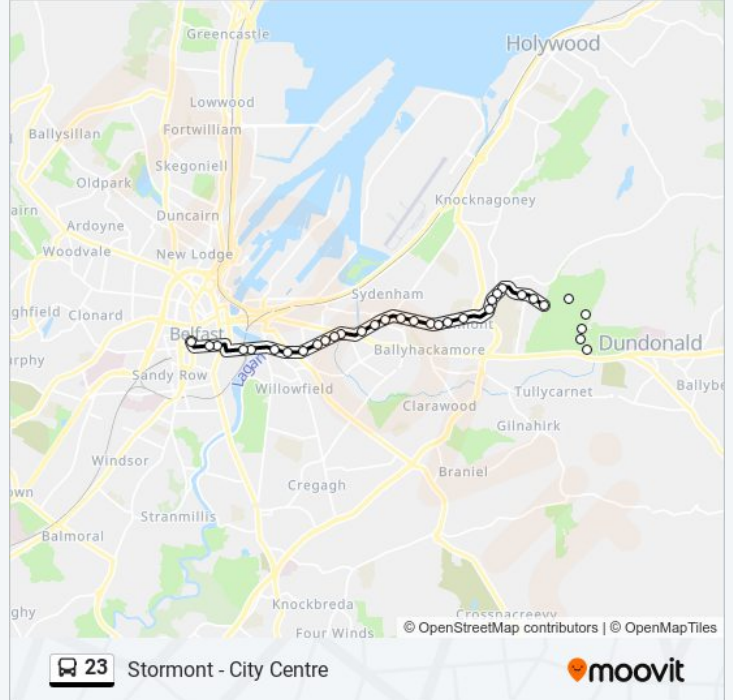

Use the Moovit App to find the closest 23 bus station near you and find out when is the next 23 bus arriving.

Direction: City Centre - Stormont

34 stops

[VIEW LINE SCHEDULE](#)

- Donegall Square West
- Victoria Centre
- Queens Square
- Waterfront Hall
- East Bridge Street (Central Station)
- Short Strand (Albert Bridge Road)
- The Mount
- Templemore Avenue
- Glenmore Street
- Hornby Street
- Bloomfield Commercial Centre
- Connswater
- Hollywood Arches
- Strandtown
- Strand Cinema
- Gelstons Corner
- Ranfurly Drive
- 98 Belmont Road
- 126 Belmont Road
- Belmont Church Road
- Pine Lodge
- 212 Belmont Road

23 bus Info

Direction: Stormont - City Centre
Stops: 33
Trip Duration: 27 min
Line Summary:

Belmont Road (Gelstons Corner)

Hollywood Road (Strand Cinema)

Strandtown

Hollywood Arches

Connswater

Bloomfield Commercial Centre

Hornby Street

Avoniel

Templemore Avenue

The Mount

Short Strand (Albert Bridge Road)

Maysfield

East Bridge Street (Central Station)

May Street

May Street

Donegall Square West

23 bus time schedules and route maps are available in an offline PDF at moovitapp.com. Use the [Moovit App](#) to see live bus times, train schedule or subway schedule, and step-by-step directions for all public transit in Northern Ireland.